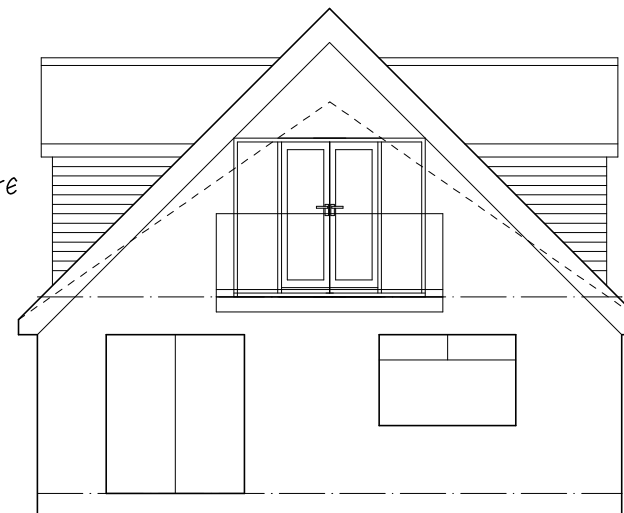

dormer front & sides clad in
Upvc horizontal boarding anthracite

ROOF - Marley Modern grey tiles
WALLS - brick to match existing
WINDOWS & DOORS - Upvc anthracite

Mr & Mrs ORWIN

PROPOSED LOFT CONVERSION
46 FOUNDRY ST
ELSECAR
BARNLEY S75 8EQ

SKETCH PLANS & ELEVATIONS

1:100@A3 AUG 24 Rev B

Peter Thompson

"Linwood"
Barnsley Road
Dodworth

Barnsley S75 3JR m. 07973251730
e-mail peter-thompson@hotmail.co.uk

SIDE ELEVATION

FRONT ELEVATION

REAR ELEVATION

SIDE ELEVATION