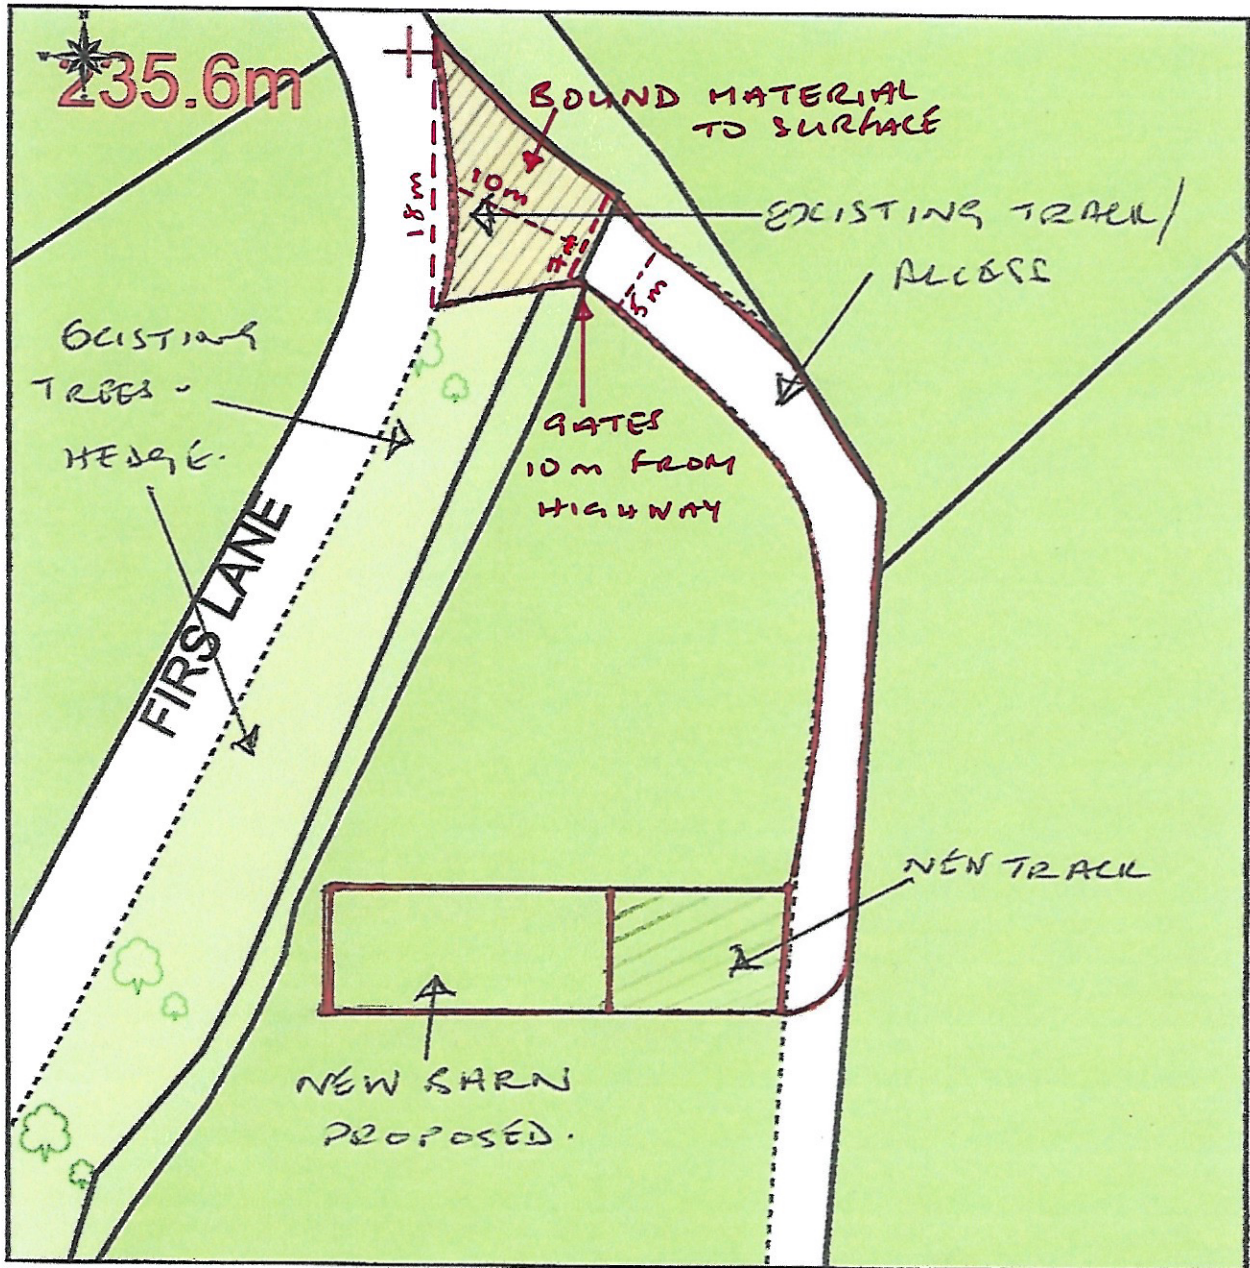

Site Plan

This Plan includes the following Licensed Data: OS MasterMap Colour PDF Location Plan by the Ordnance Survey National Geographic Database and incorporating surveyed revision available at the date of production. Reproduction in whole or in part is prohibited without the prior permission of Ordnance Survey. The representation of a road, track or path is no evidence of a right of way. The representation of features, as lines is no evidence of a property boundary. © Crown copyright and database rights, 2022. Ordnance Survey 0100031673

0m 5m 10m 15m 20m 25m 30m 35m 40m

Scale: 1:500, paper size: A4

Planning Application for Storage barn

Cat hill Livery
Cawthorne View
Firs Lane
Hoylandswaine
Sheffield S36 7JG

Prepared by Sally-Ann Tinsley BSc LL.Dip PgC Ag Law
Equine Commercial-Legal
www.equineplanningconsultants.com

emapsite[™]
plans