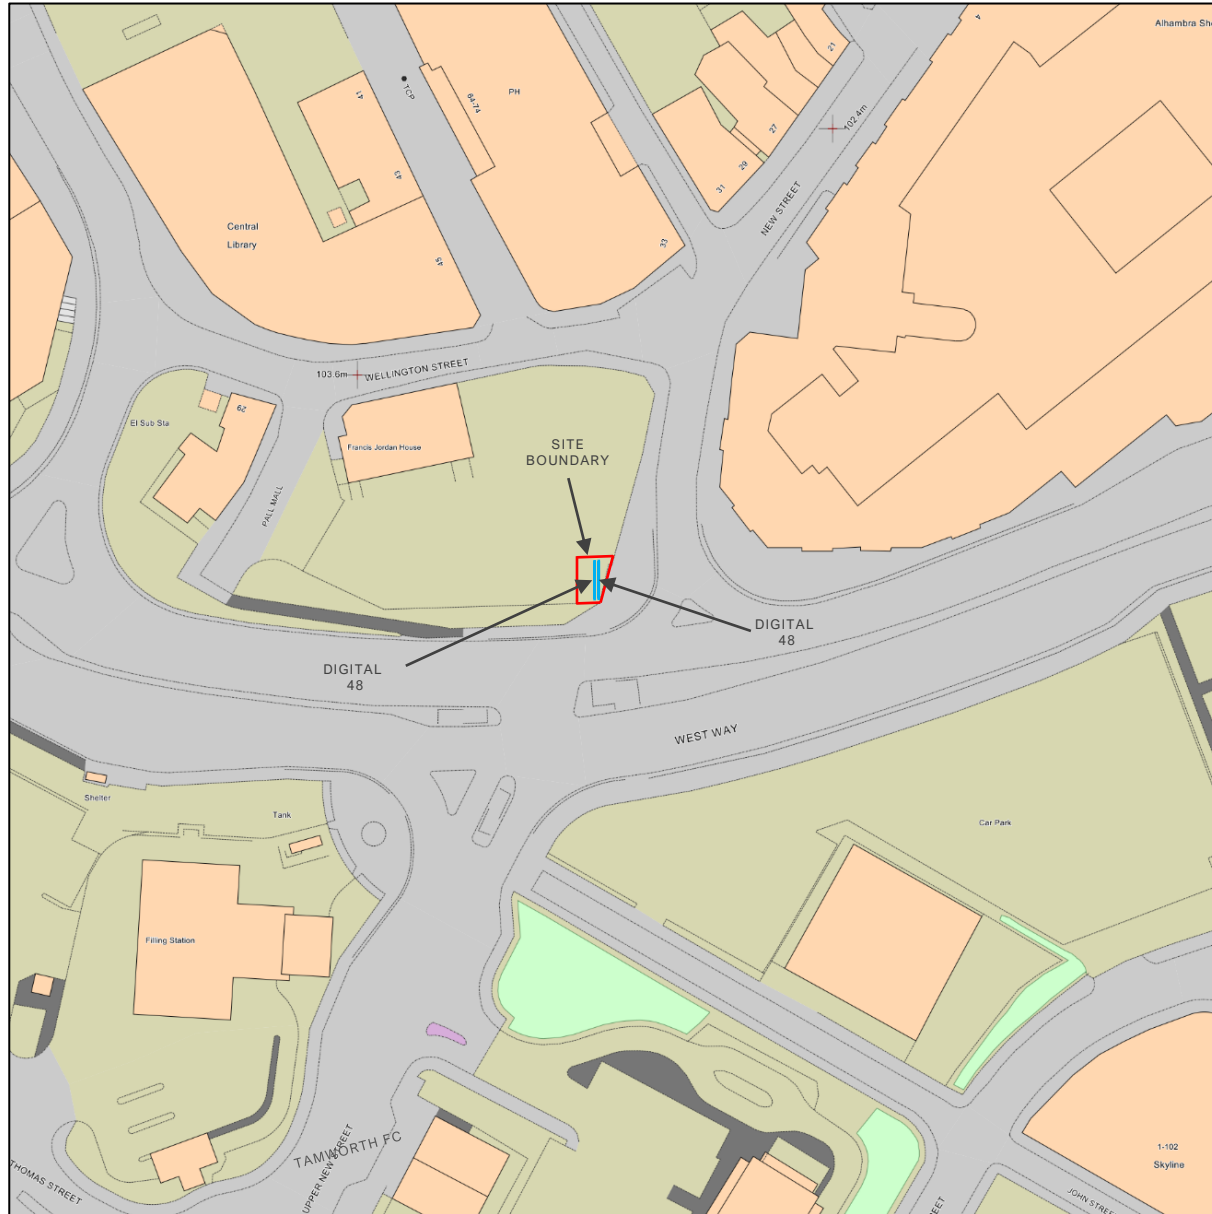

Crown Copyright 2021 Ordnance Survey

58-59 Great Marlborough Street
London
W1F 7JY
www.alightmedia.com

SITE LOCATION

West Way
New Street
Barnsley
S70 1SW

DRAWING NAME

BWWS2 Location Plan

DRAWING SCALE

1:1250 @ A4