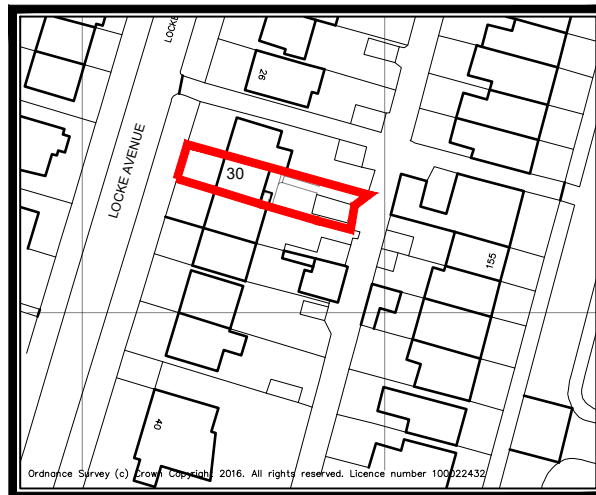

15 Medway Close
Barugh Green
Barnsley
S75 1NY

07762656187
steven@drawit.biz
www.drawit.biz

SITE LOCATION PLAN

Scale: 1:1250

PLANNING

Rev:	Date:	Description:	By:
------	-------	--------------	-----

CLIENT: PROJECT: Proposed second storey rear extension

Ms F Brown

DWG OF:
Site Location Plan

SITE ADDRESS: 30 Locke Avenue
Barnsley, S70 1QH

Drawn by: SH	Scale: 1:1250	Date: 18/04/2016
Dwg No: 1610_101	rev	

A4 Sheet

© Copyright Draw it 2016