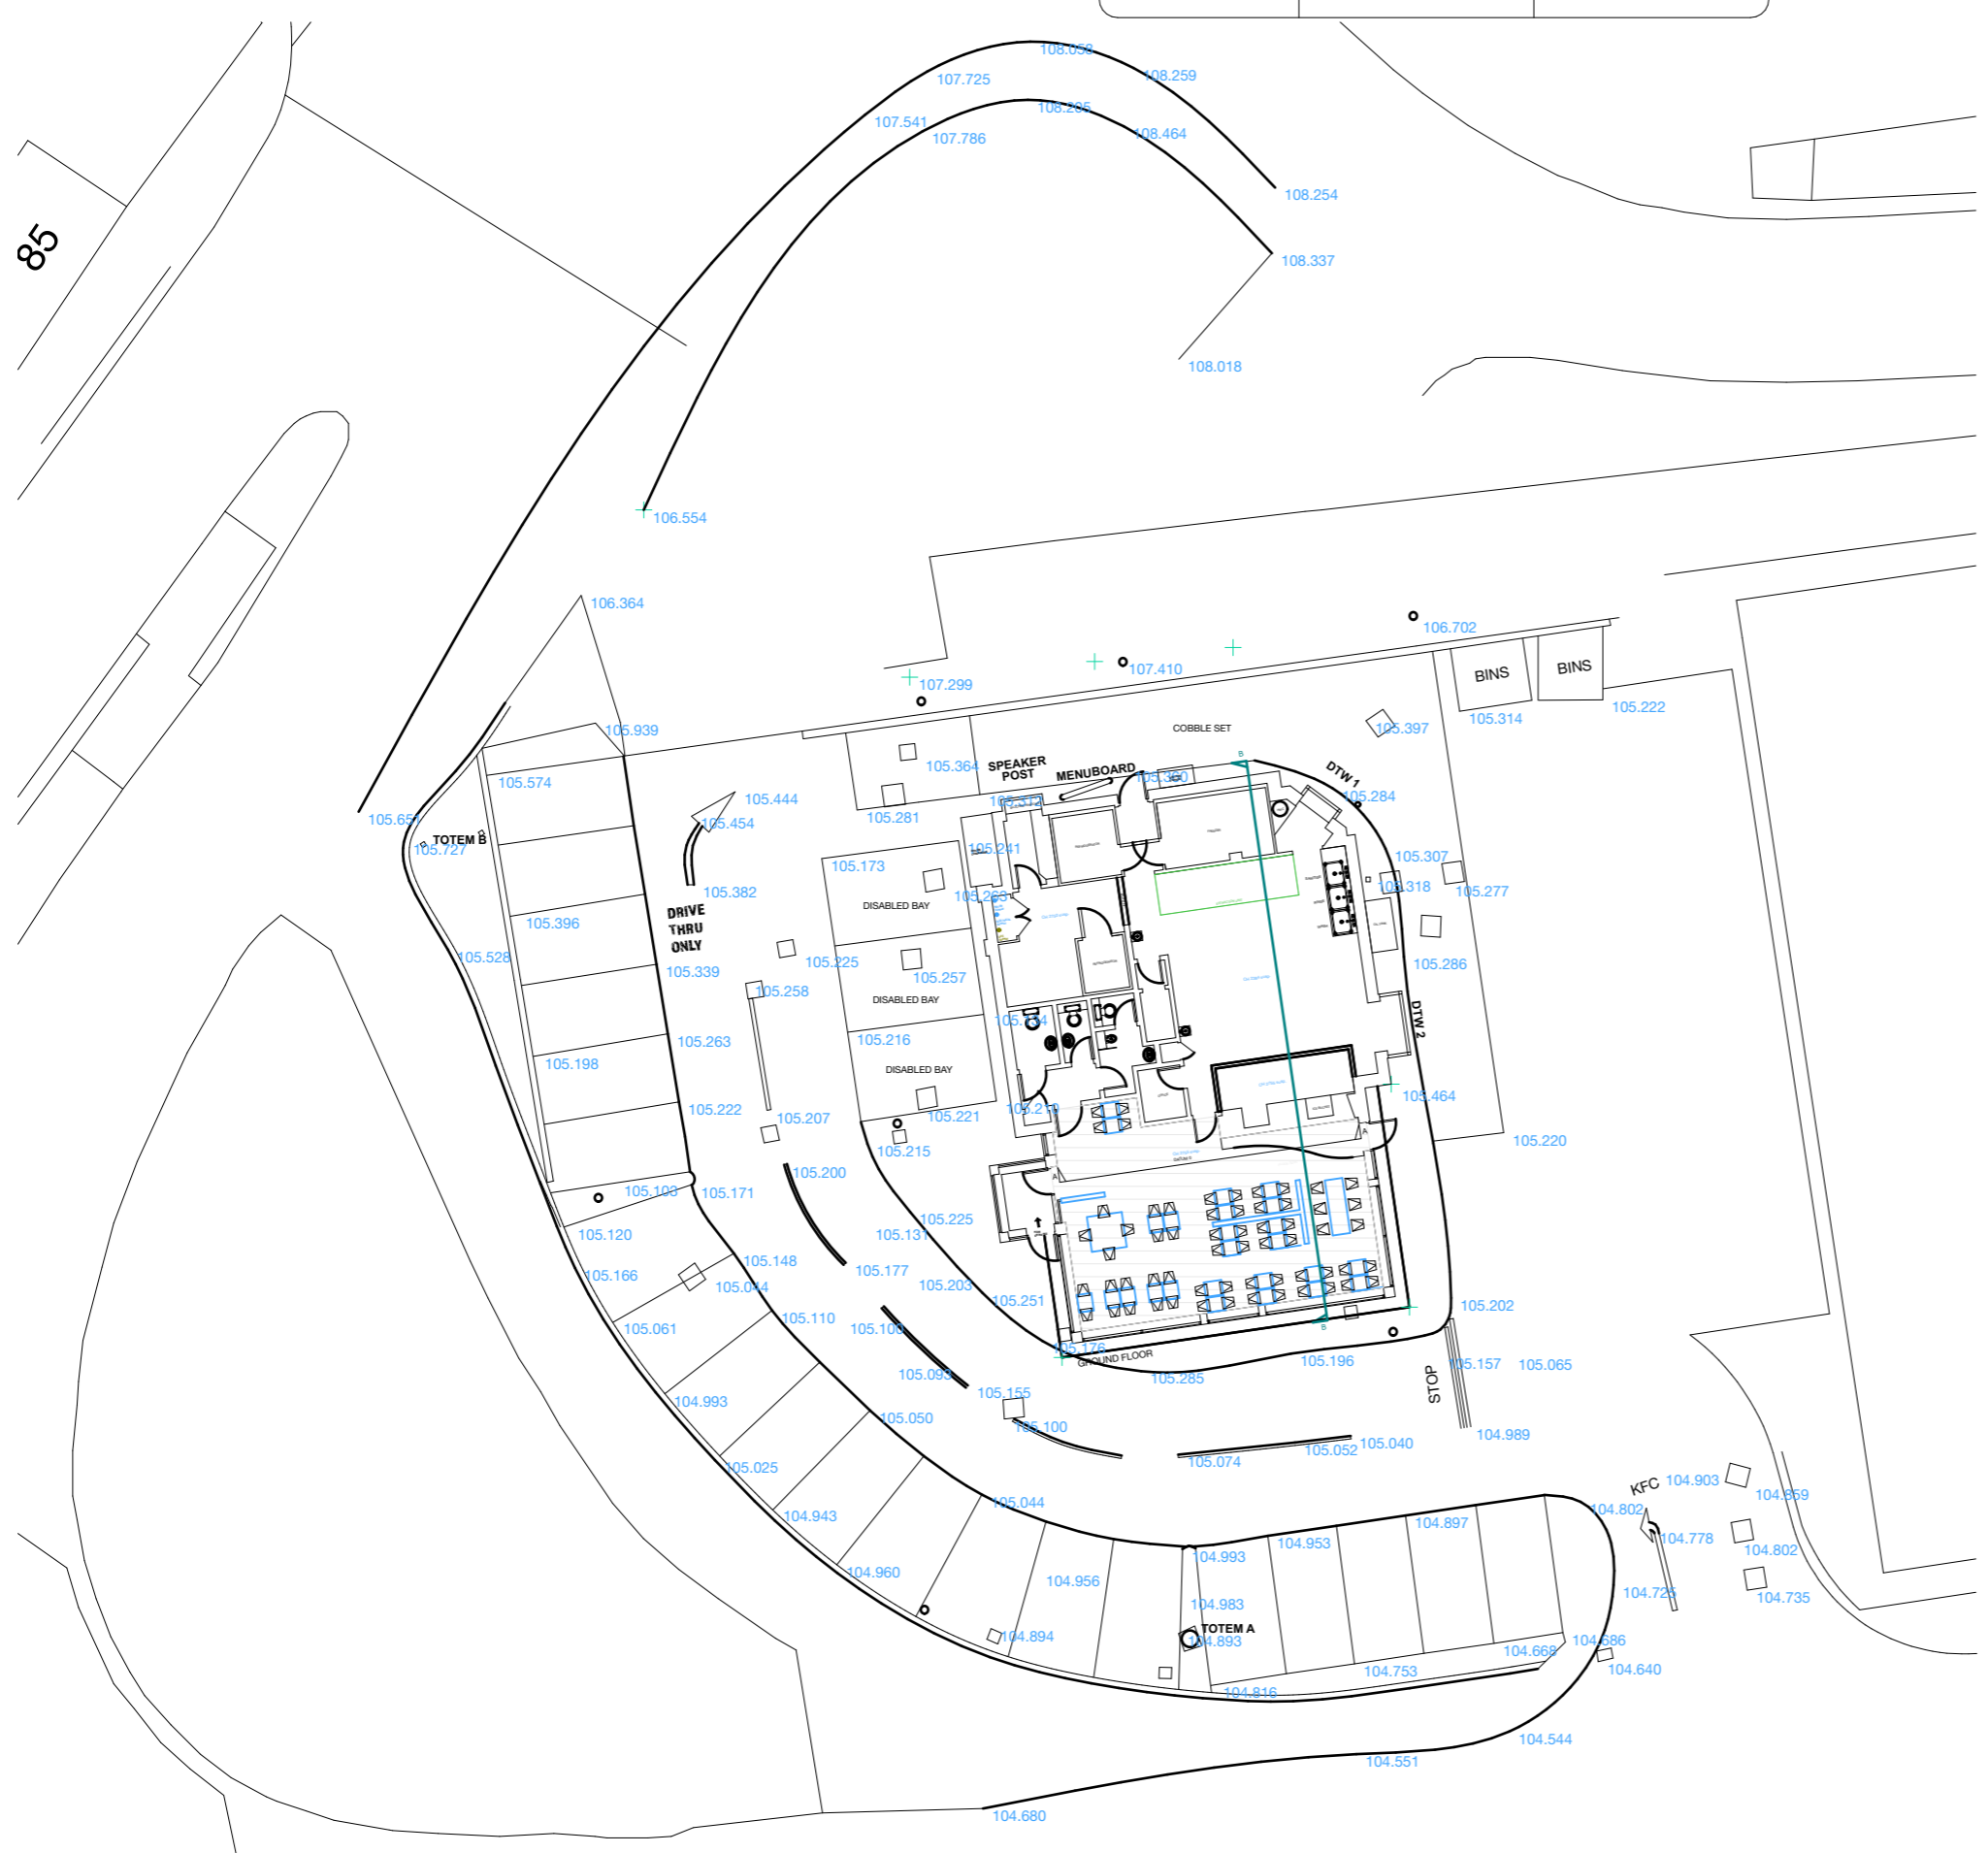

DRAWING SIGN OFF		Description:
Name / Title	Signature	Date

Notes

ALL DIMENSIONS TO BE CHECKED ON SITE.
DO NOT SCALE FROM THIS DRAWING EXCEPT FOR THE PURPOSES OF LOCAL AUTHORITY PLANNING

rev	date	description

IMAGE ENHANCEMENT

store address
Peel Str Barnsley KFC
 1 Peel Street,
 Barnsley S70 2QX

drawing title
Exiting site plan and signage details

drawn by	checked	date
EG	MP	18/01/2018
store no.	scale	As shown

drawing no.	revision
2016/A002	-
Architect drawing no.	revision

85