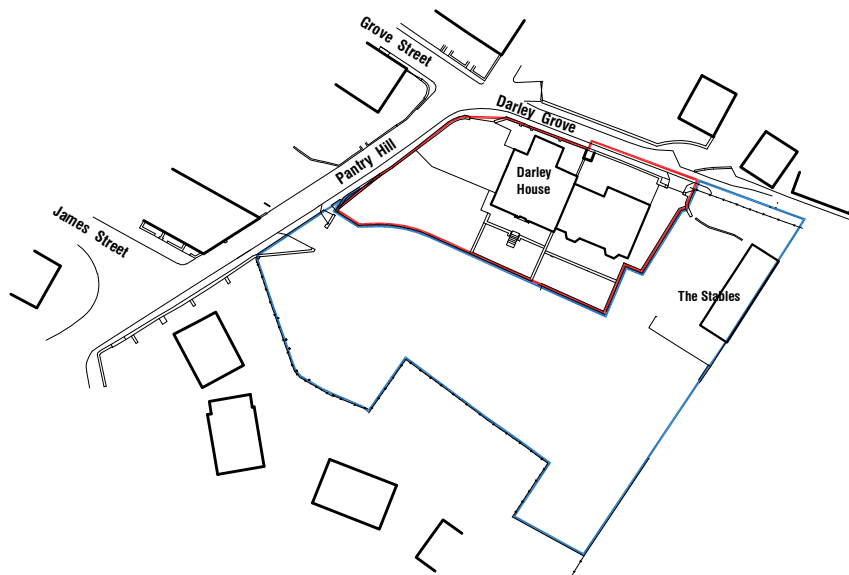

North

DARLEY HOUSE
DARLEY GROVE
WORSBROUGH DALE
BARNESLEY

LOCATION PLAN

Scale 1:1250

Date JAN 2019

Ref 20.02

Drwg No **0S1**

 **mboothdesign**
architectural design and building consultants