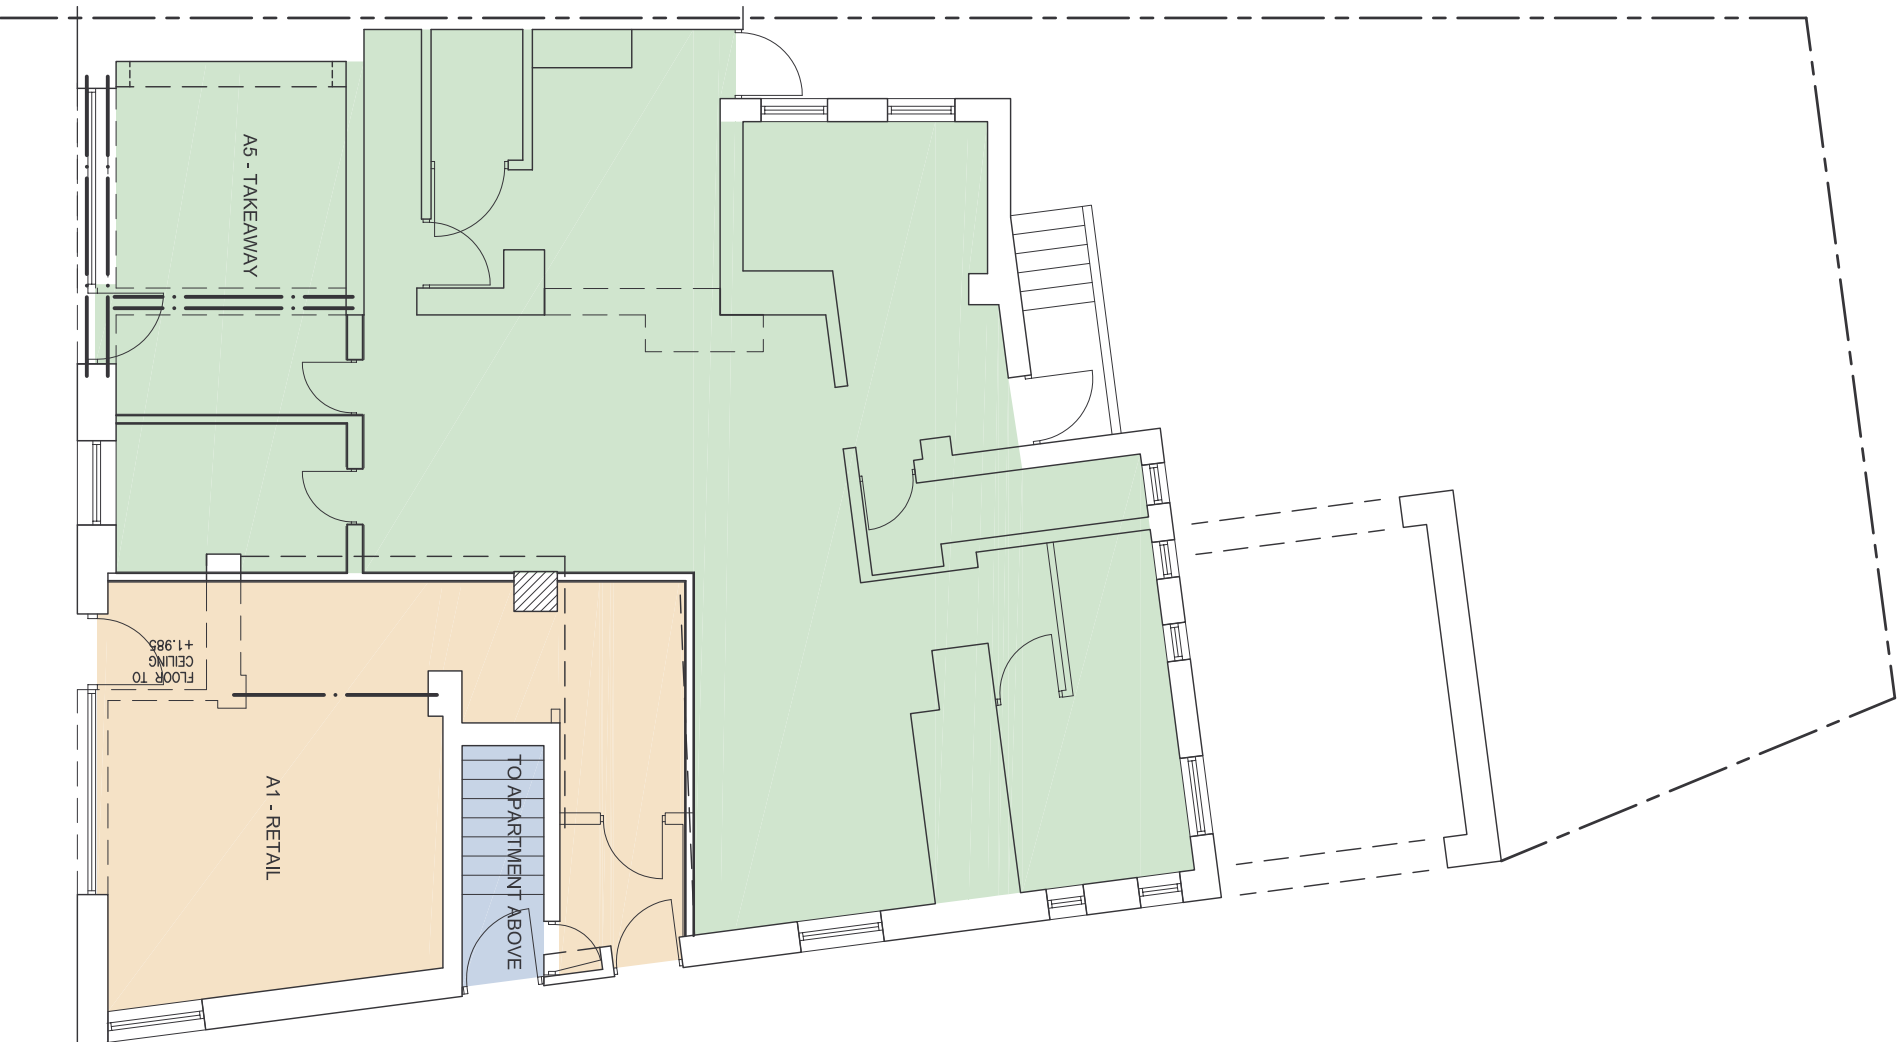

Do Not Scale

**PROPOSED SITE PLAN** (1:100)  
(SHOWING STRUCTURAL OVERH)

Project

THE RISING SUN  
104 SHEFFIELD RD, BARNESLEY  
SITE PLANS

Title

Date

Revision

Ref

Scale 1:100

Drawn HR

Checked

Date Jun 13

Status PLANNING

Dwg. No.

13023 / 04

Rev.