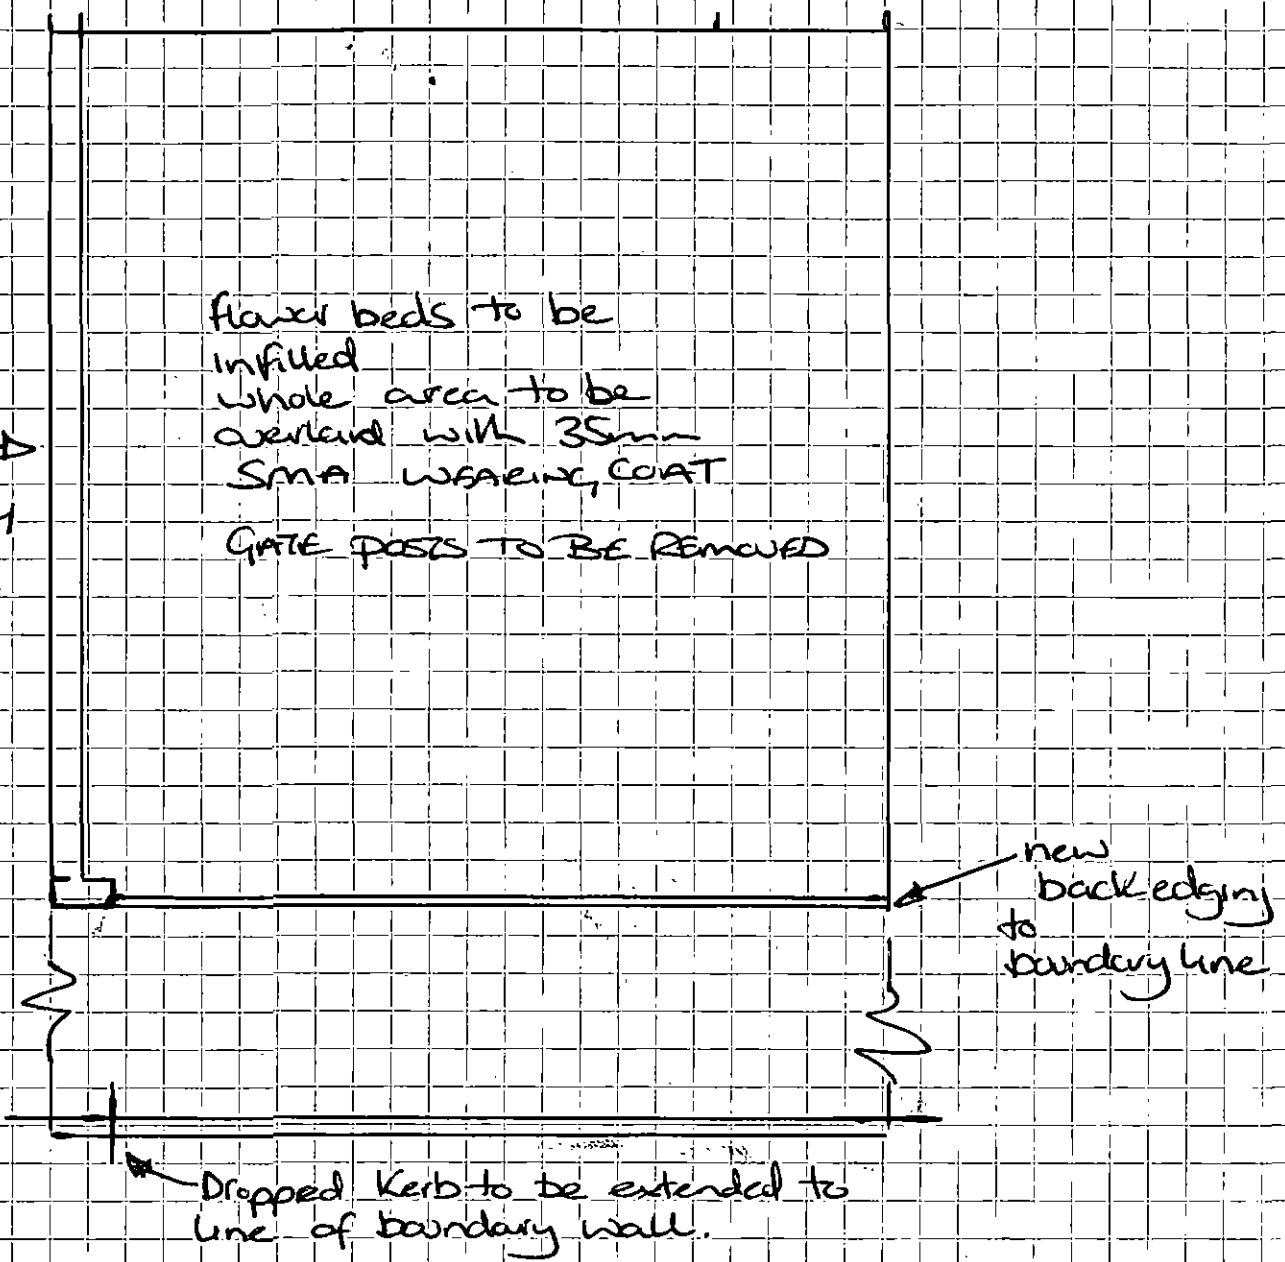

DAVID YONEL  
23 THURLESTONE RD

S369EF

PROPOSED LAYOUT Scale 1:50

2020/0846

DAVID YONEL

23 THURLESTONE RD

S369EF