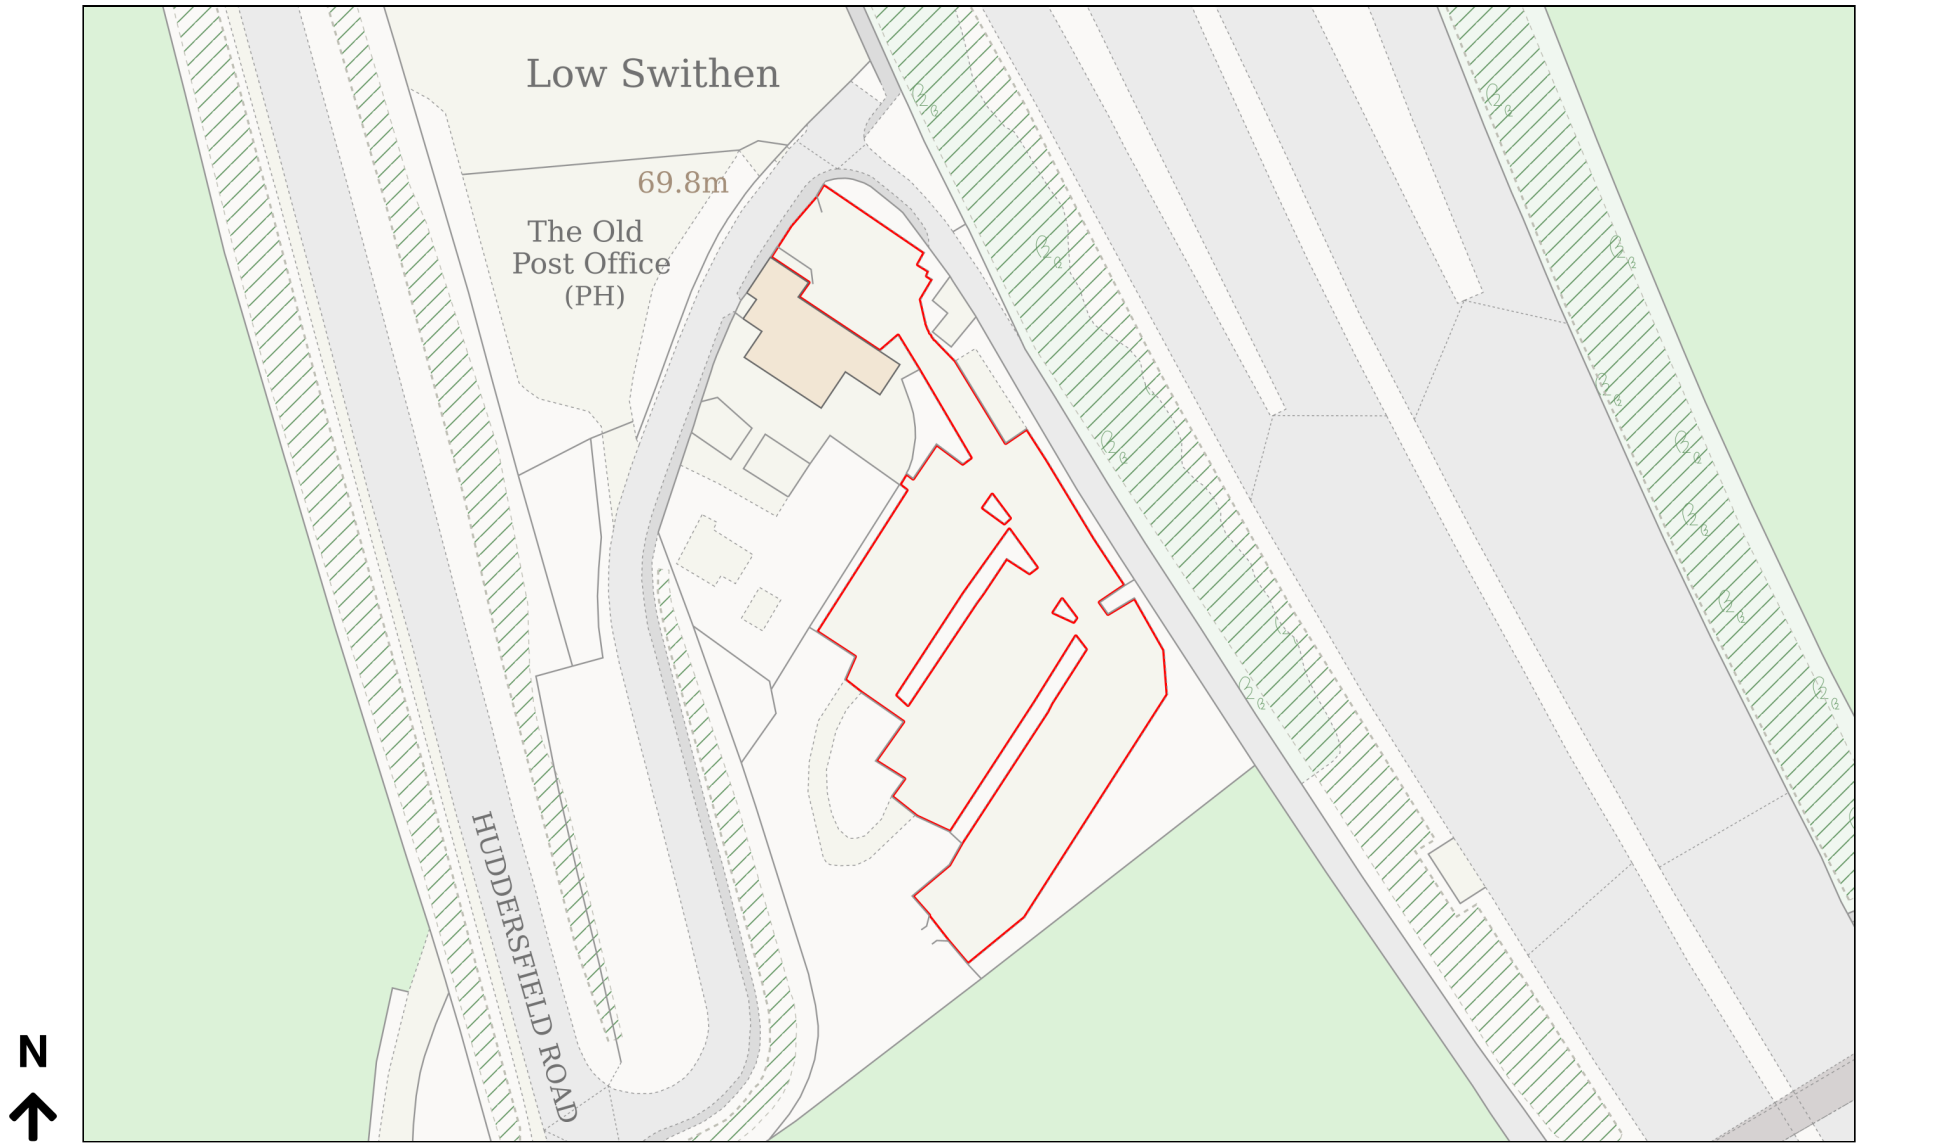

Location Plan

Site Address: Easting: 429872 Northing: 411569

Date Produced: 04-Feb-2026

Scale: 1:1250 @A4

Planning Portal Reference: PP-14677831v1