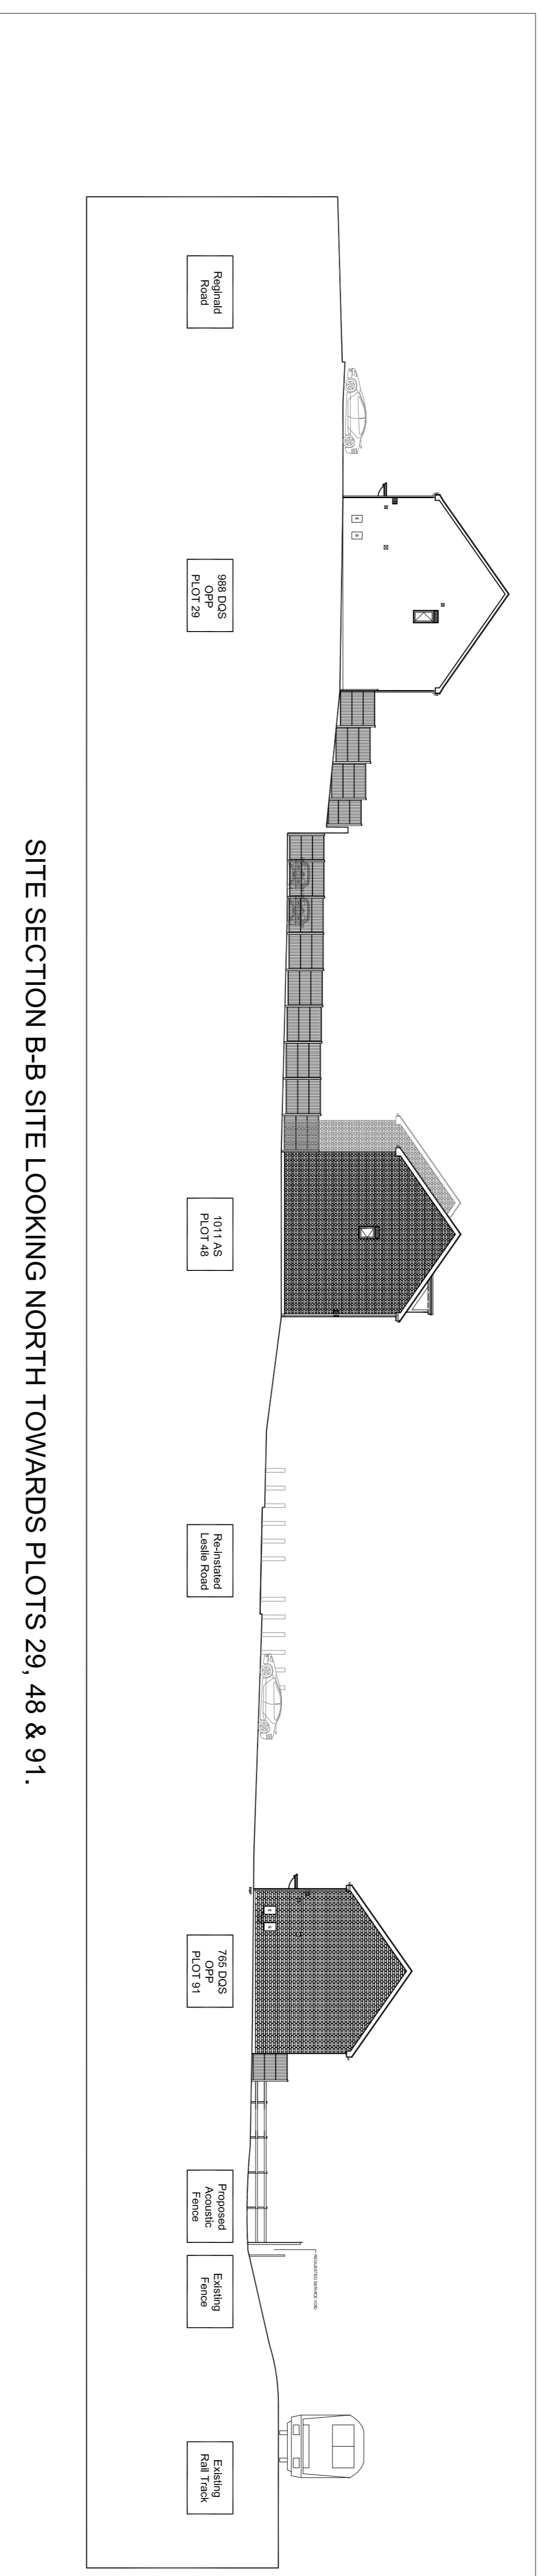

SITE SECTION B-B SITE LOOKING NORTH TOWARDS PLOTS 29, 48 & 91.