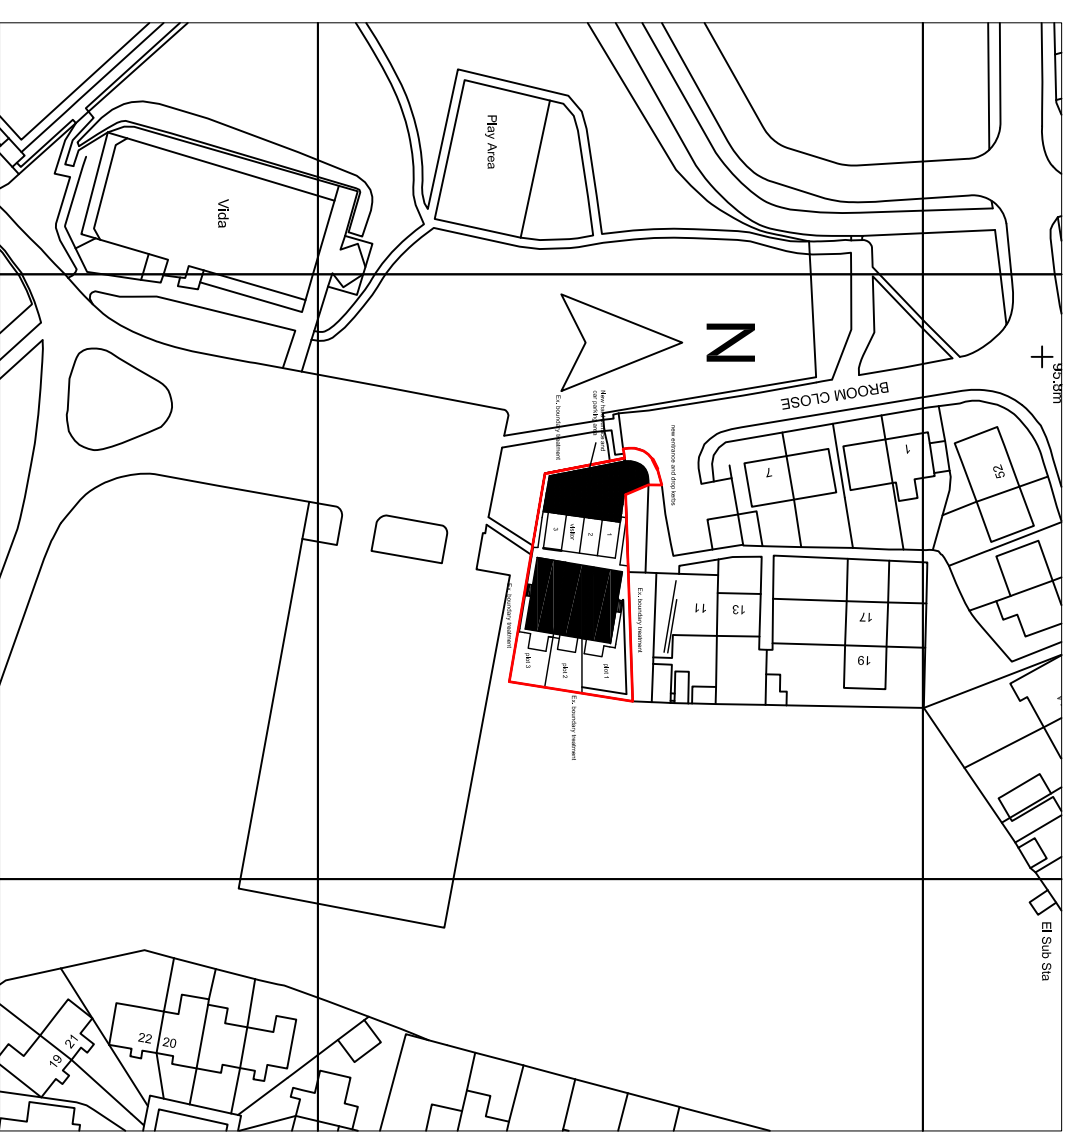

Site Plan 1:500

**Proposed Three replacement terraced Dormer Bungalows
9 Broom Close, Kendray
Planning- Proposed
Prints to scale on A3 paper**

Site Location Plan 1:1250