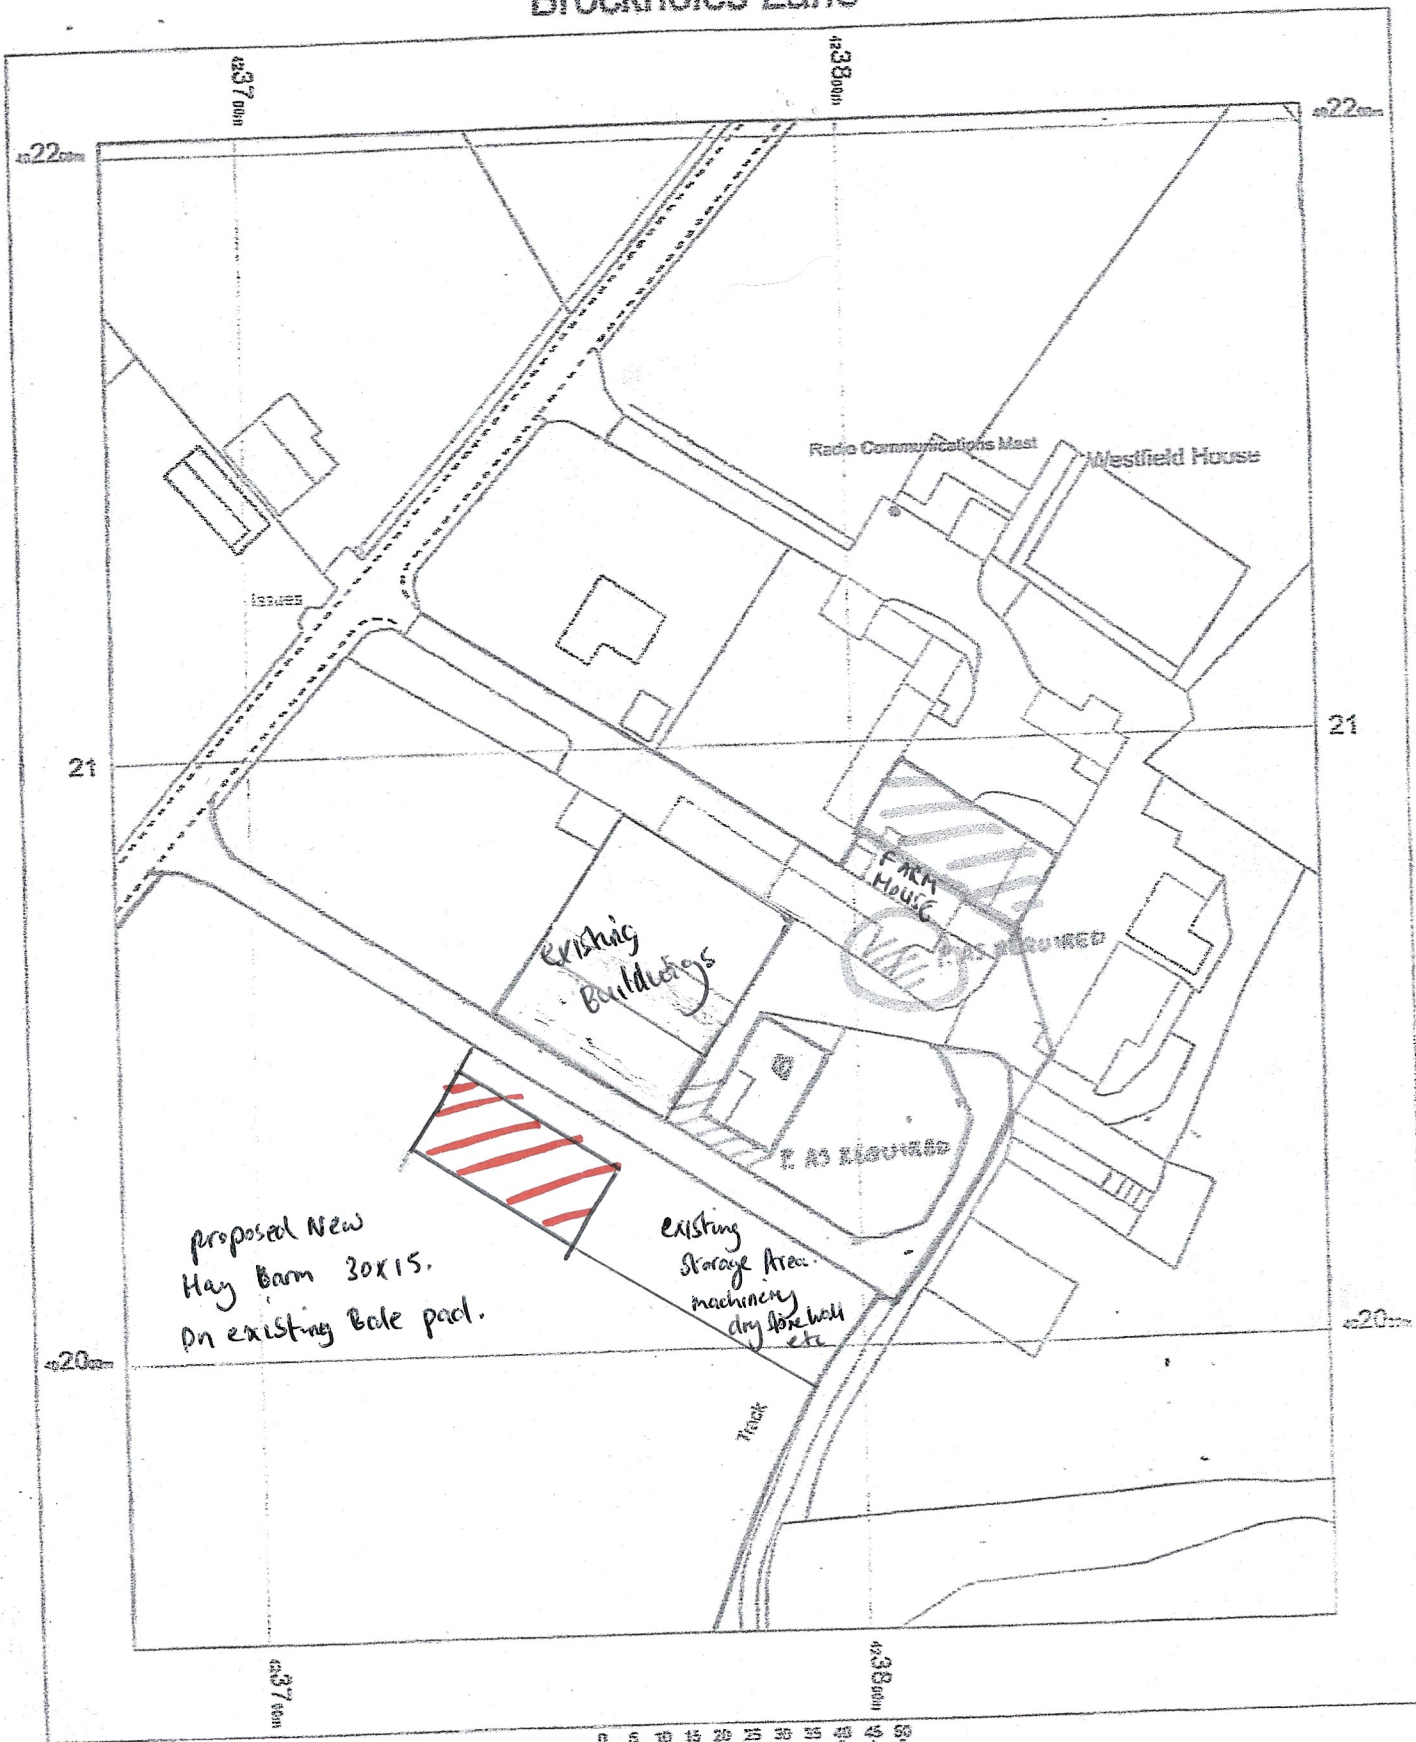

Brockholes Lane

14 March 2016, ID: M4P-00510682
www.centremapsiva.co.uk
1:1250 scale print at A4, Centre: 423777 E, 402078 N
© Crown Copyright. Ordnance Survey Licence no. 100019980