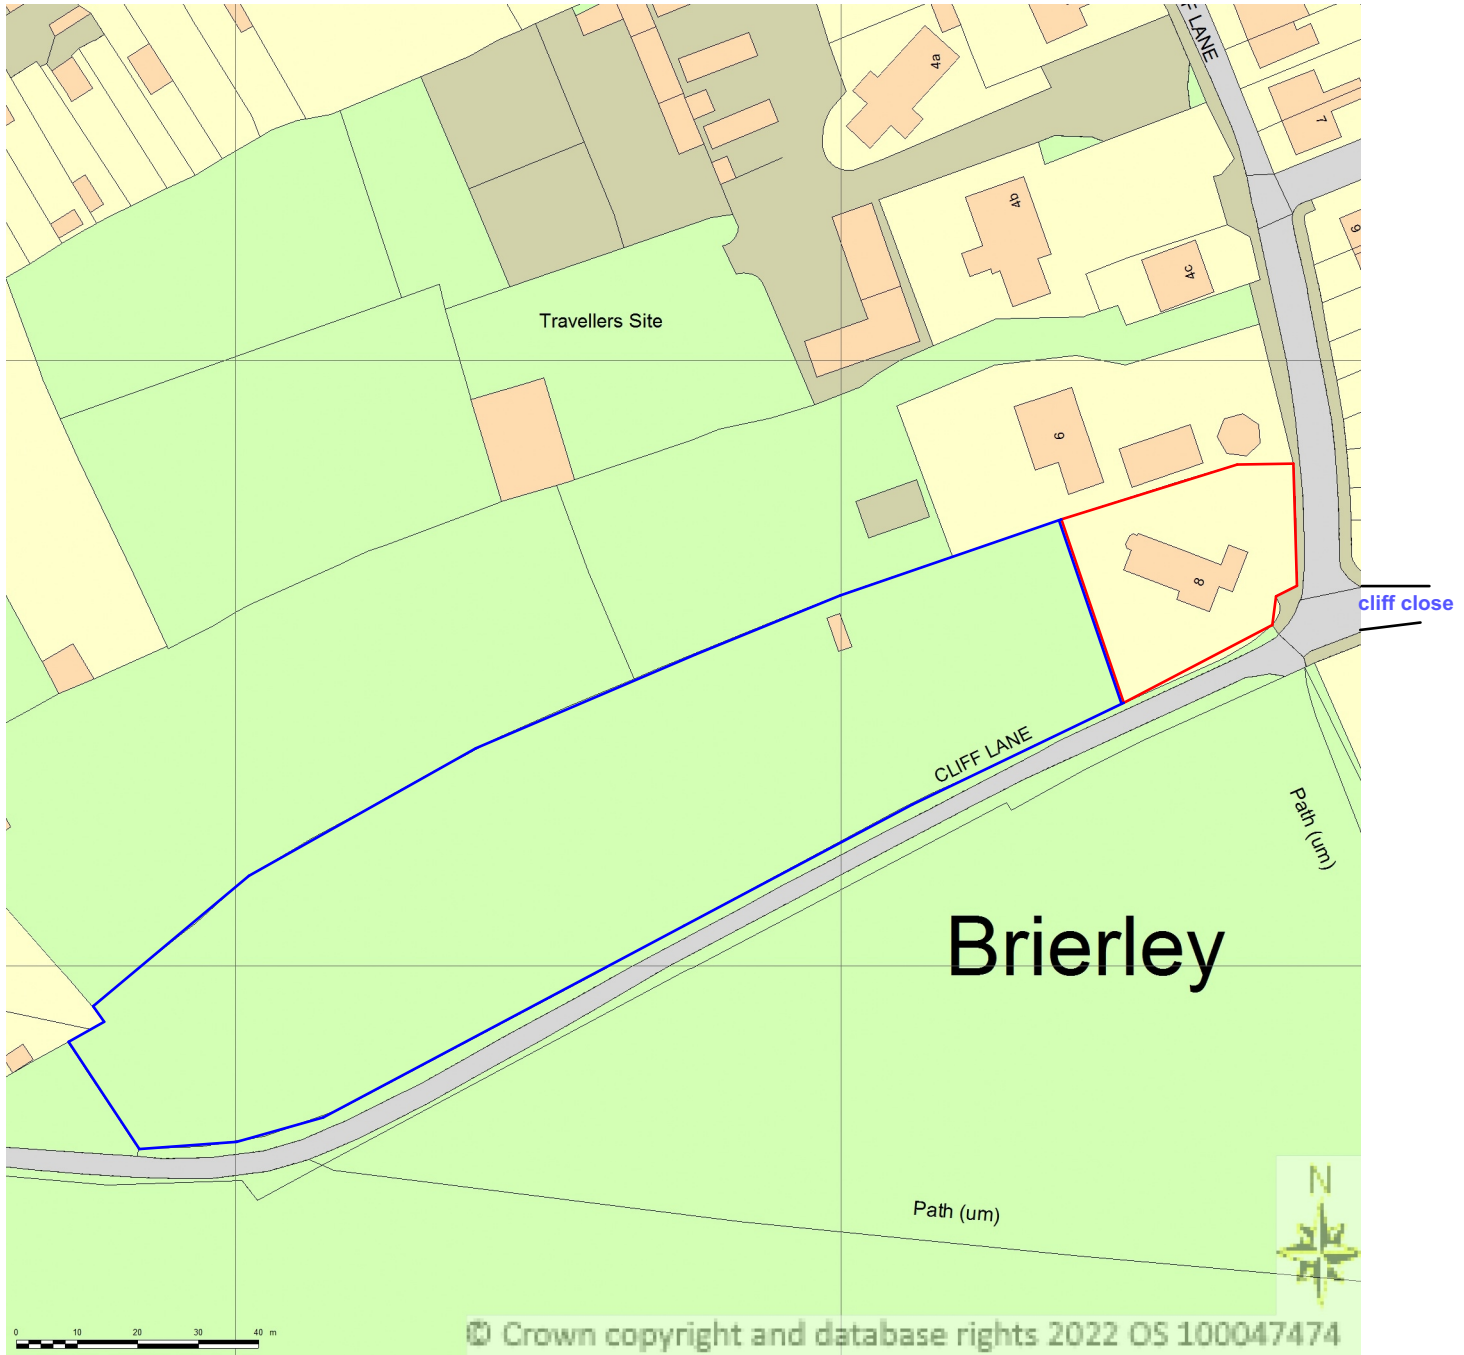

SITE LOCATION PLAN
AREA 5 HA
SCALE: 1:1250 on A4
CENTRE COORDINATES: 440674 , 411047

Supplied by Streetwise Maps Ltd
www.streetwise.net
Licence No: 100047474
12:28:54 11/11/2022