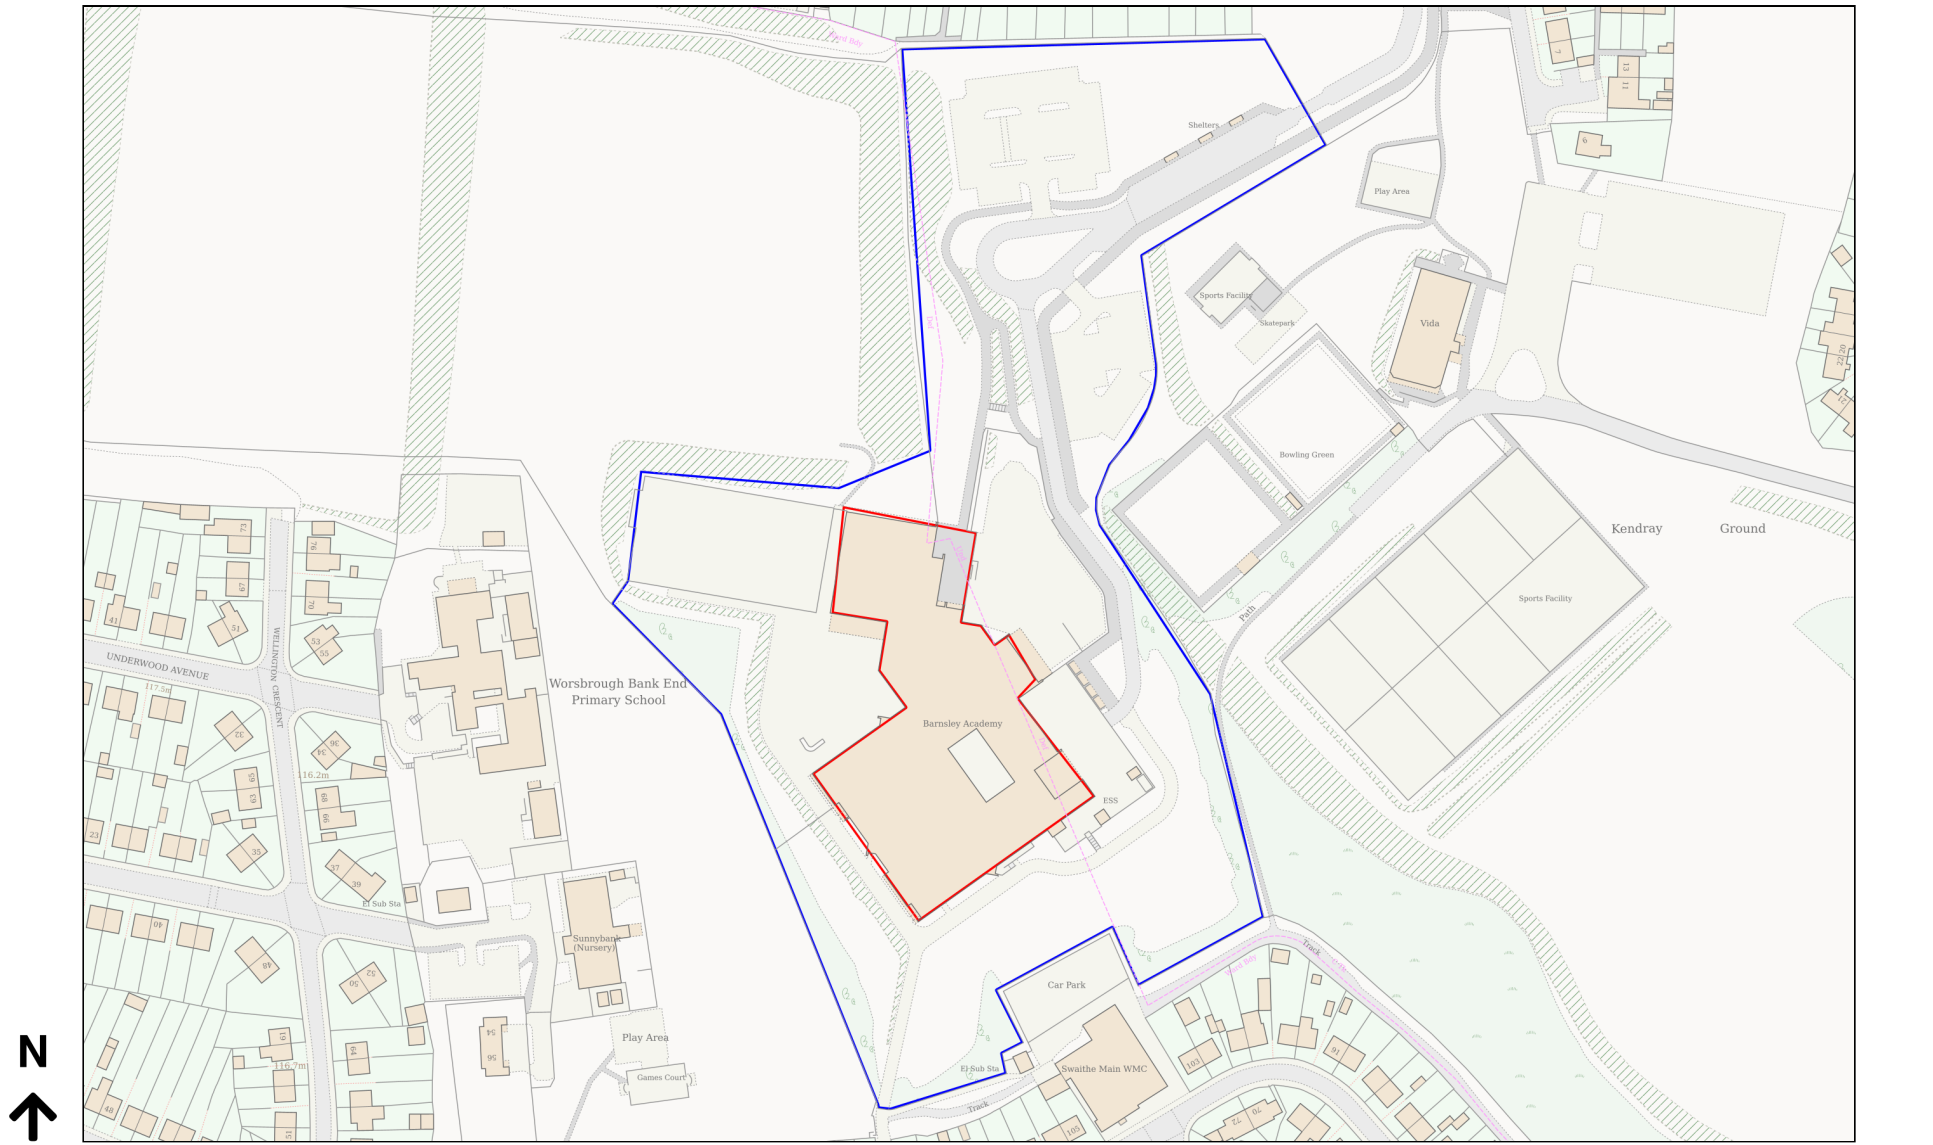

Location Plan

Site Address: United Learning Trust, The Barnsley Academy, Farm Road, Kendray, Barnsley, S70 3DL

Date Produced: 16-Oct-2024

Scale: 1:2500 @A4

Planning Portal Reference: PP-13477538v1