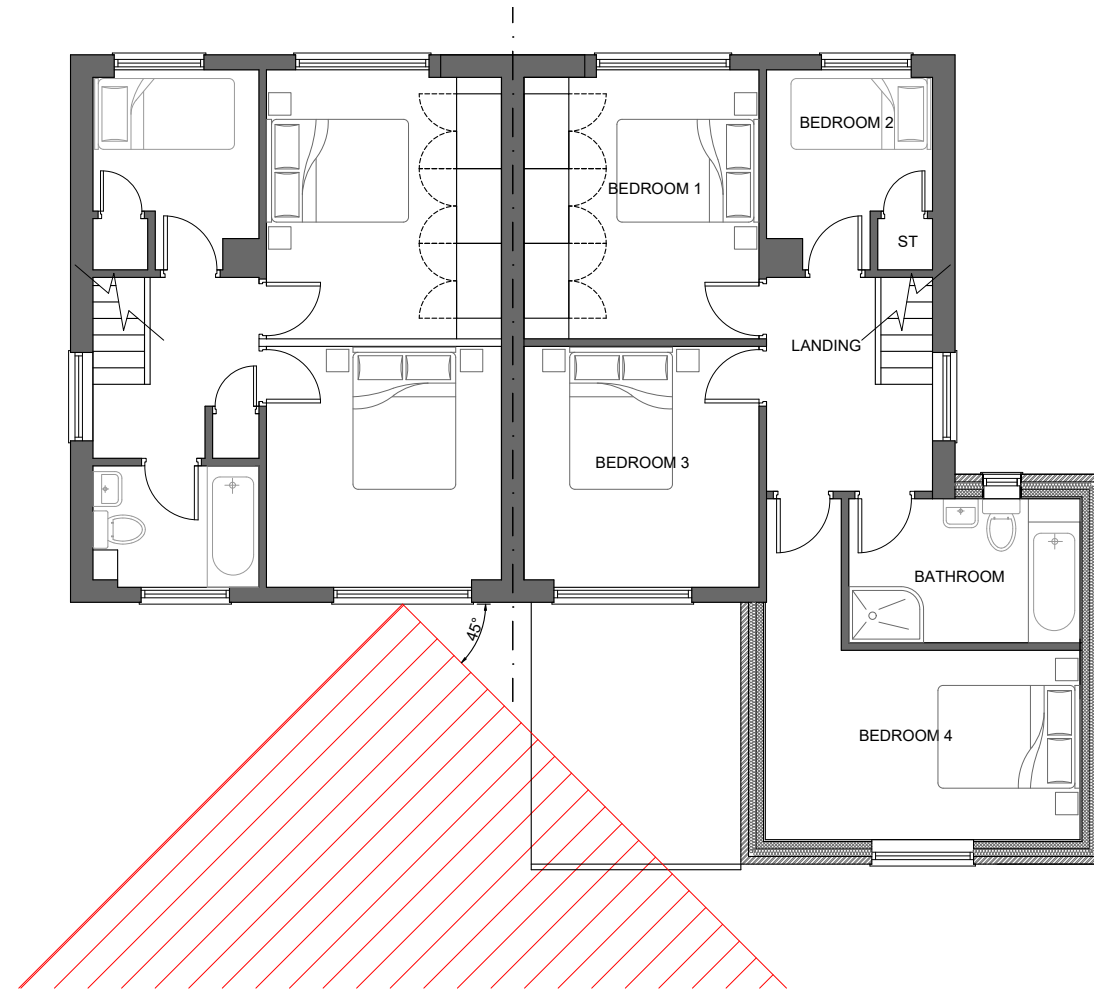

PROPOSED RIGHT SIDE ELEVATION

Revisions

Rev.	Date	By	Comment
-	06/02/2026	NP	First Issue
A	14/04/2026	NP	Single storey element added

Drawing Title
Proposed right side elevation and neighbour view consideration