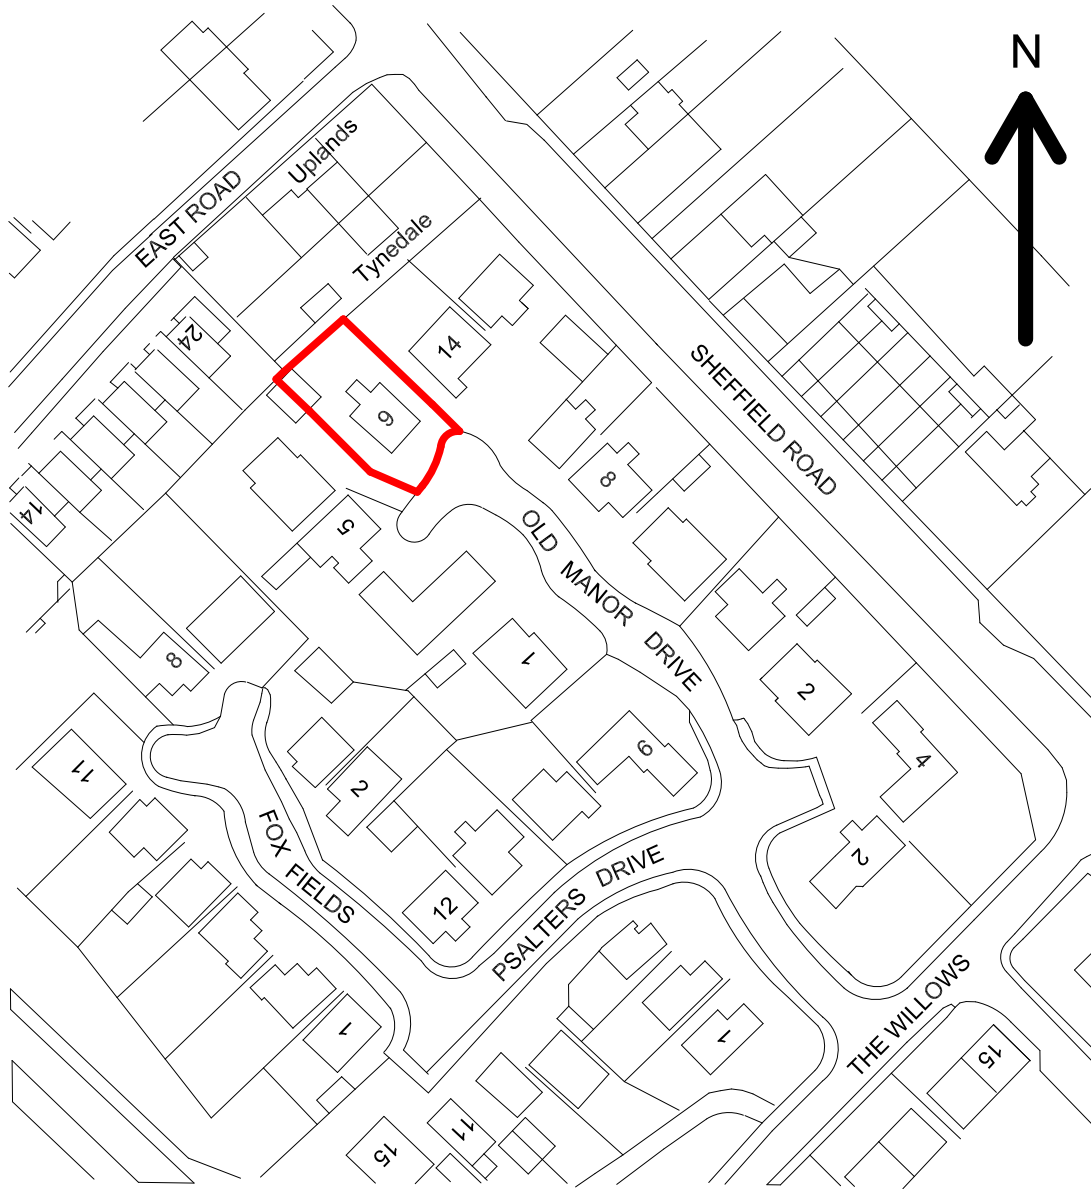

Drawing ref: 9OMDS368ZY-2

Mr & Mrs Firth
9 Old manor Drive
Oxspring
Sheffield
S36 8ZY

1:1250 SCALE BAR