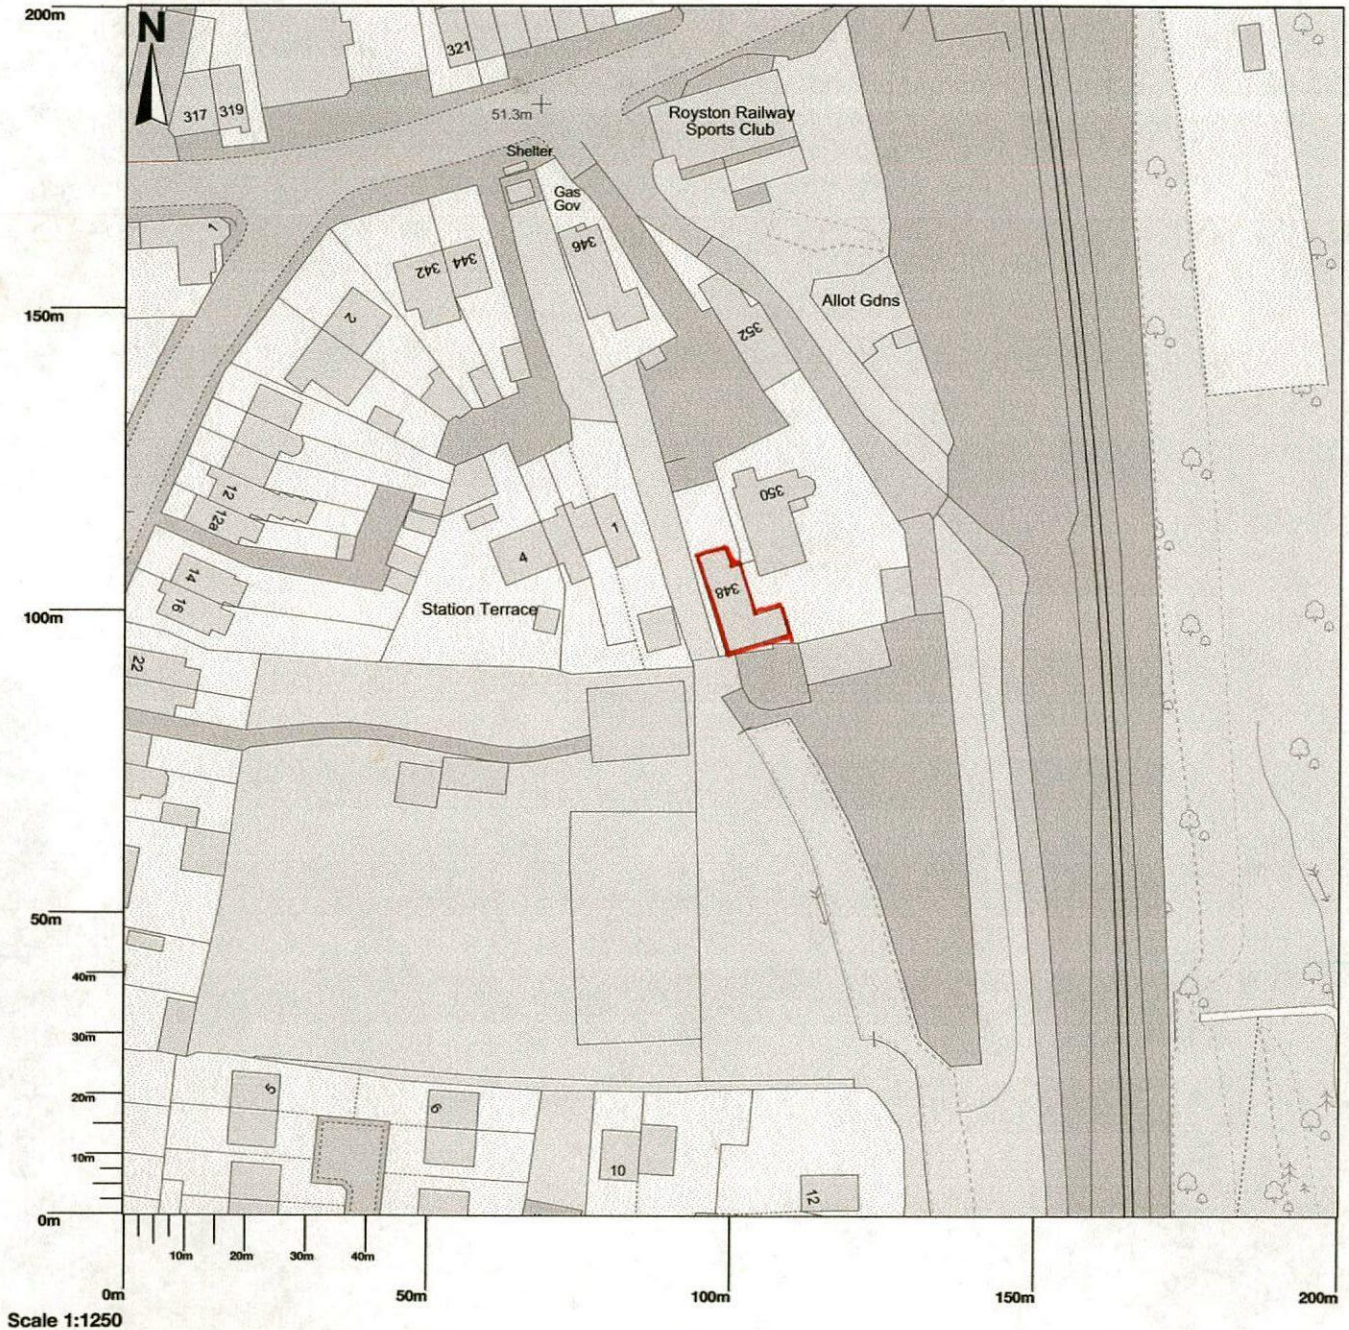

348 Midland Road, Royston, Barnsley, S71 4AZ

Map area bounded by: 437241,411515 437441,411715. Produced on 15 August 2020 from the OS National Geographic Database. Reproduction in whole or part is prohibited without the prior permission of Ordnance Survey. © Crown copyright 2020. Supplied by UKPlanningMaps.com a licensed OS partner (100054135). Unique plan reference: p4buk/494274/670290