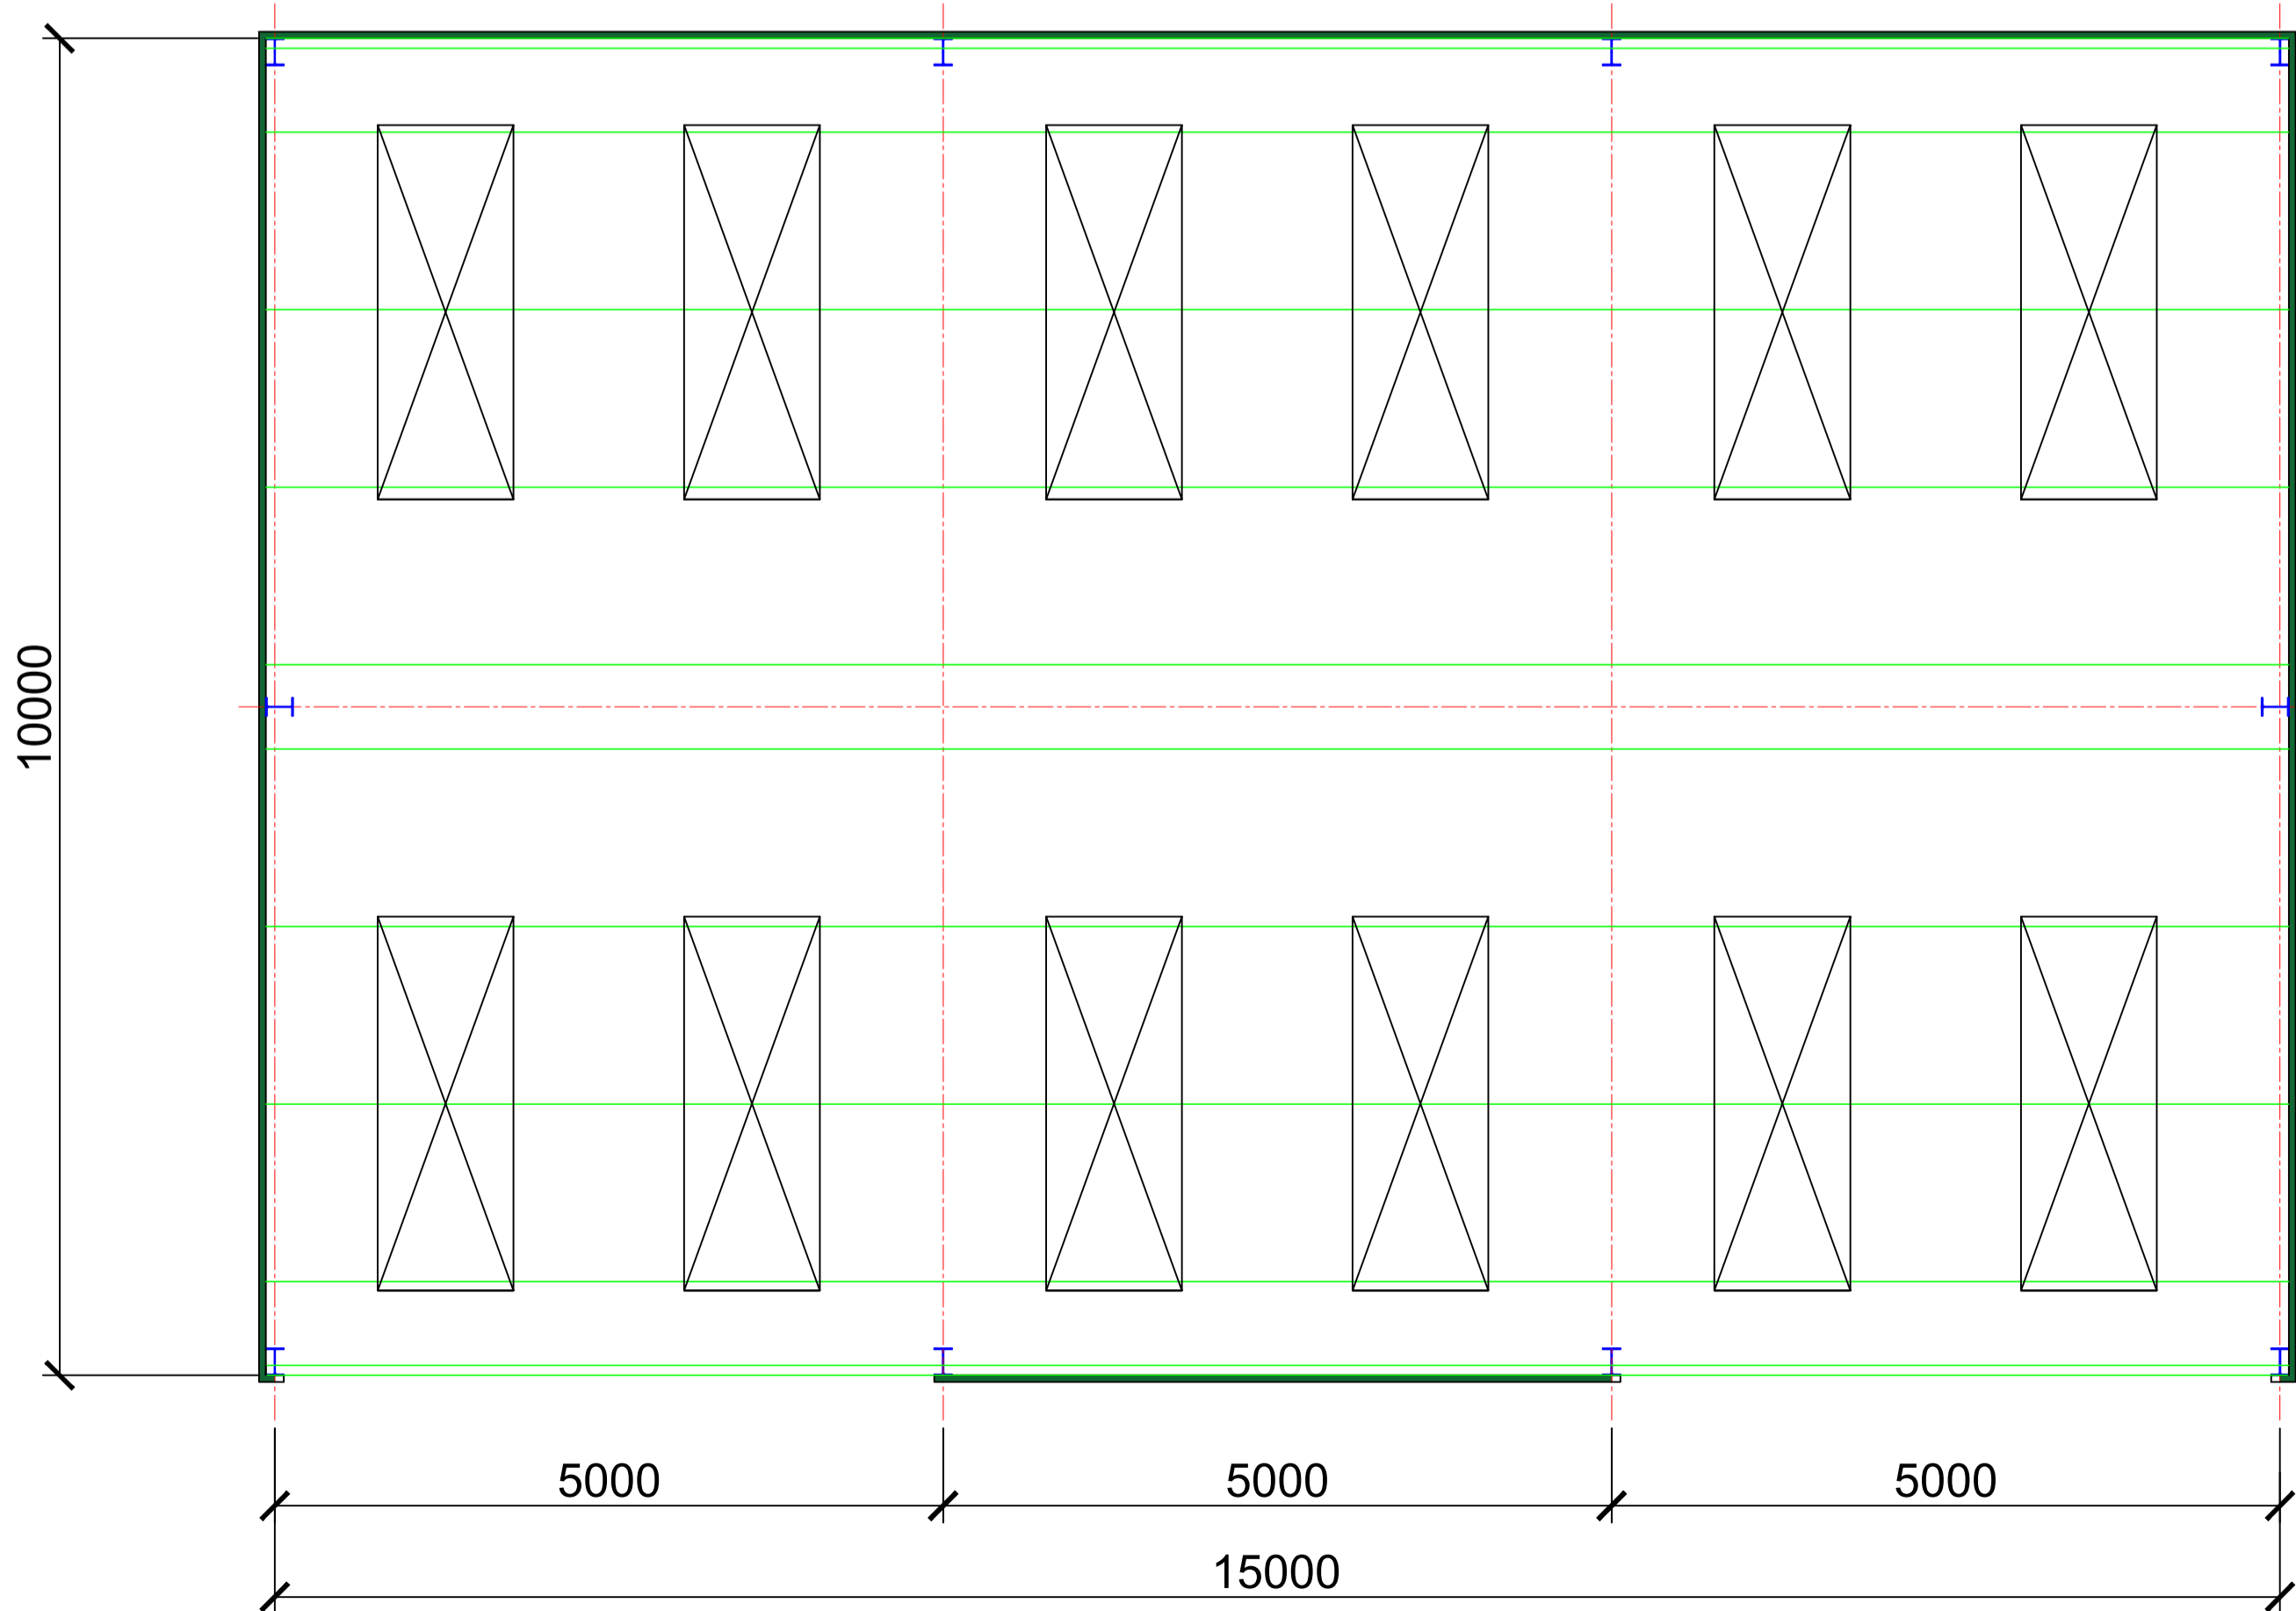

Plan View

Vertical Cladding To Be Treated Timber Yorkshire Boarding

Rev	Date	Description

Client
Mr Adam Richardson

Project
Lower Coates Farm
Blackgreen Lane
Silkstone Common
Barnsley
S75 4PR

Title
Plan & Elevations

Drawn JL Date 5/11/2023

Checked . Scale 1:50 @A1

Status

Drwg No.
AGN/AR/GA01