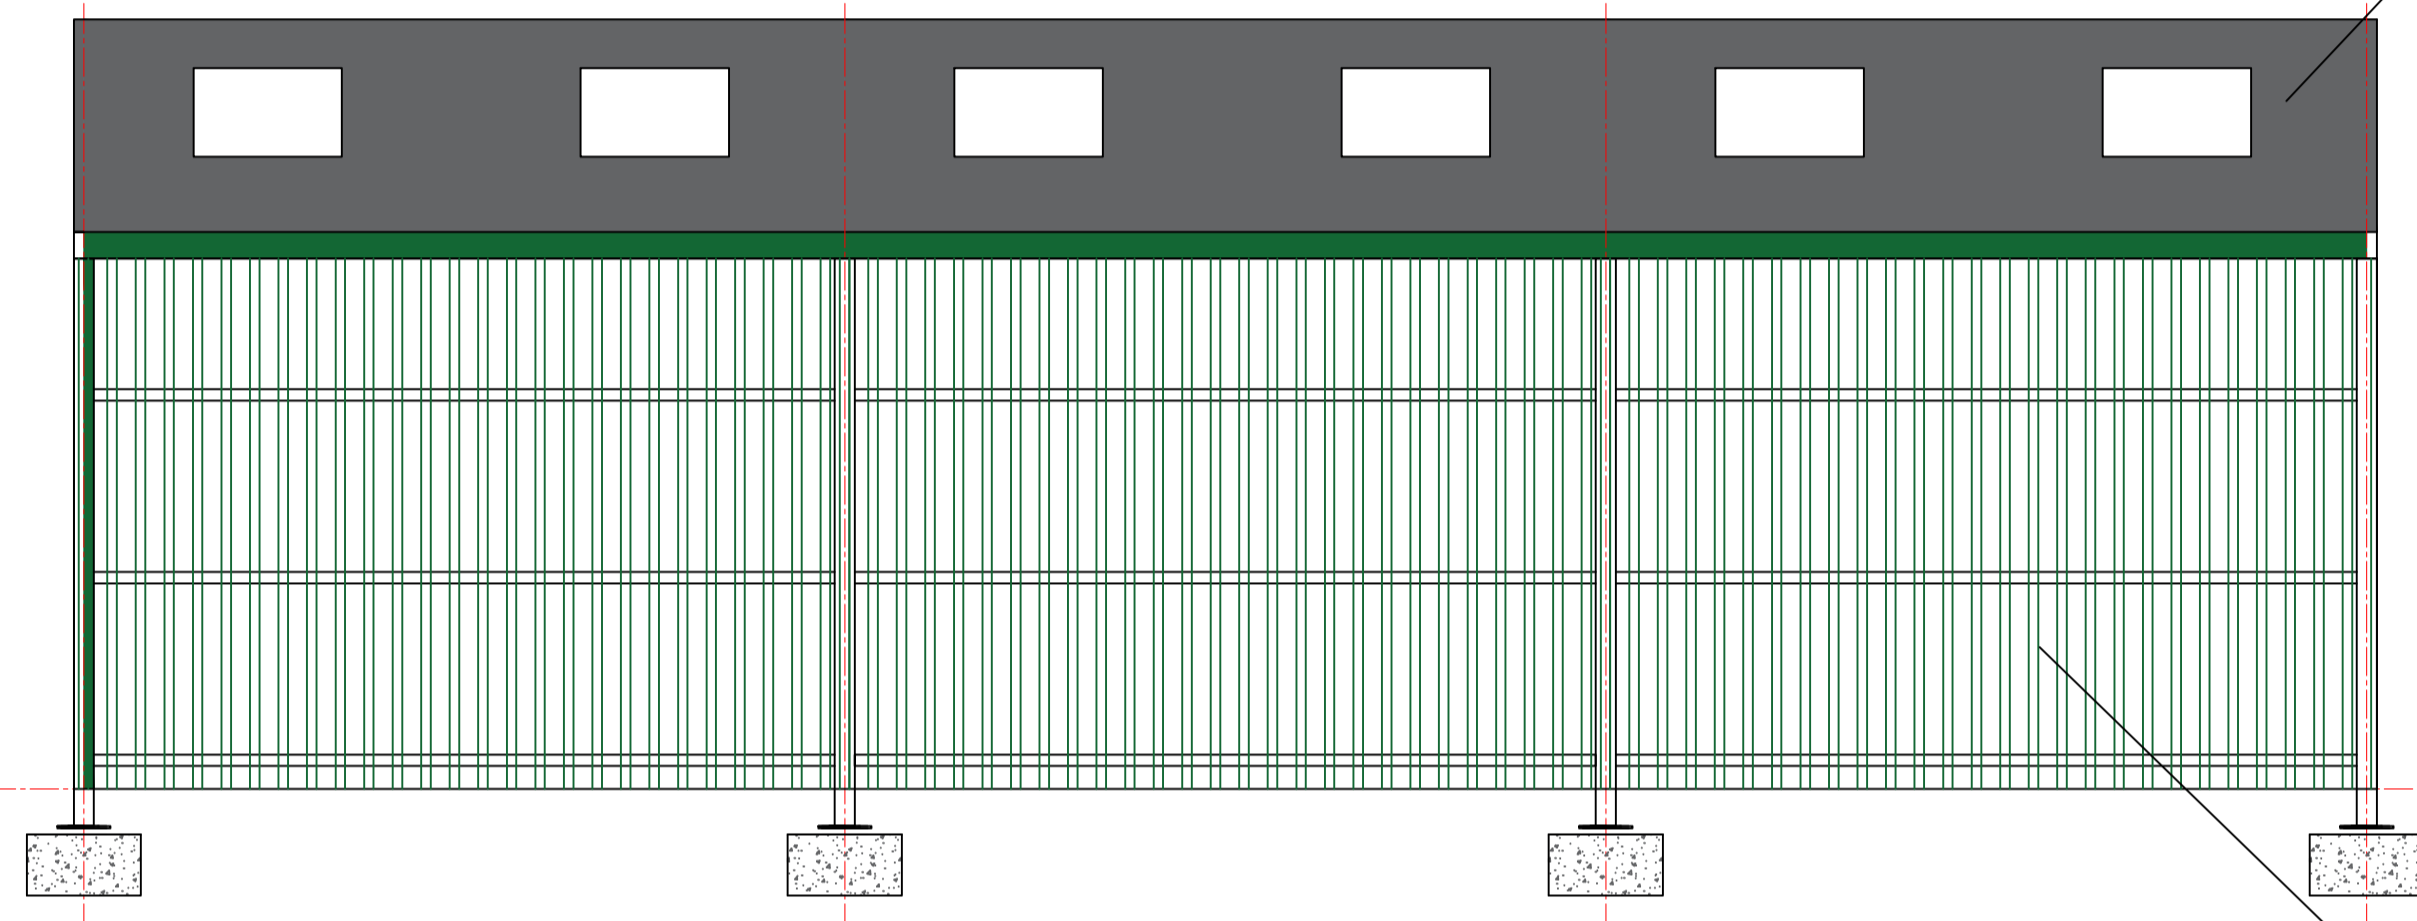

Side Elevation

Roof area clad with Profile Six Fibre Cement Sheets natural Grey