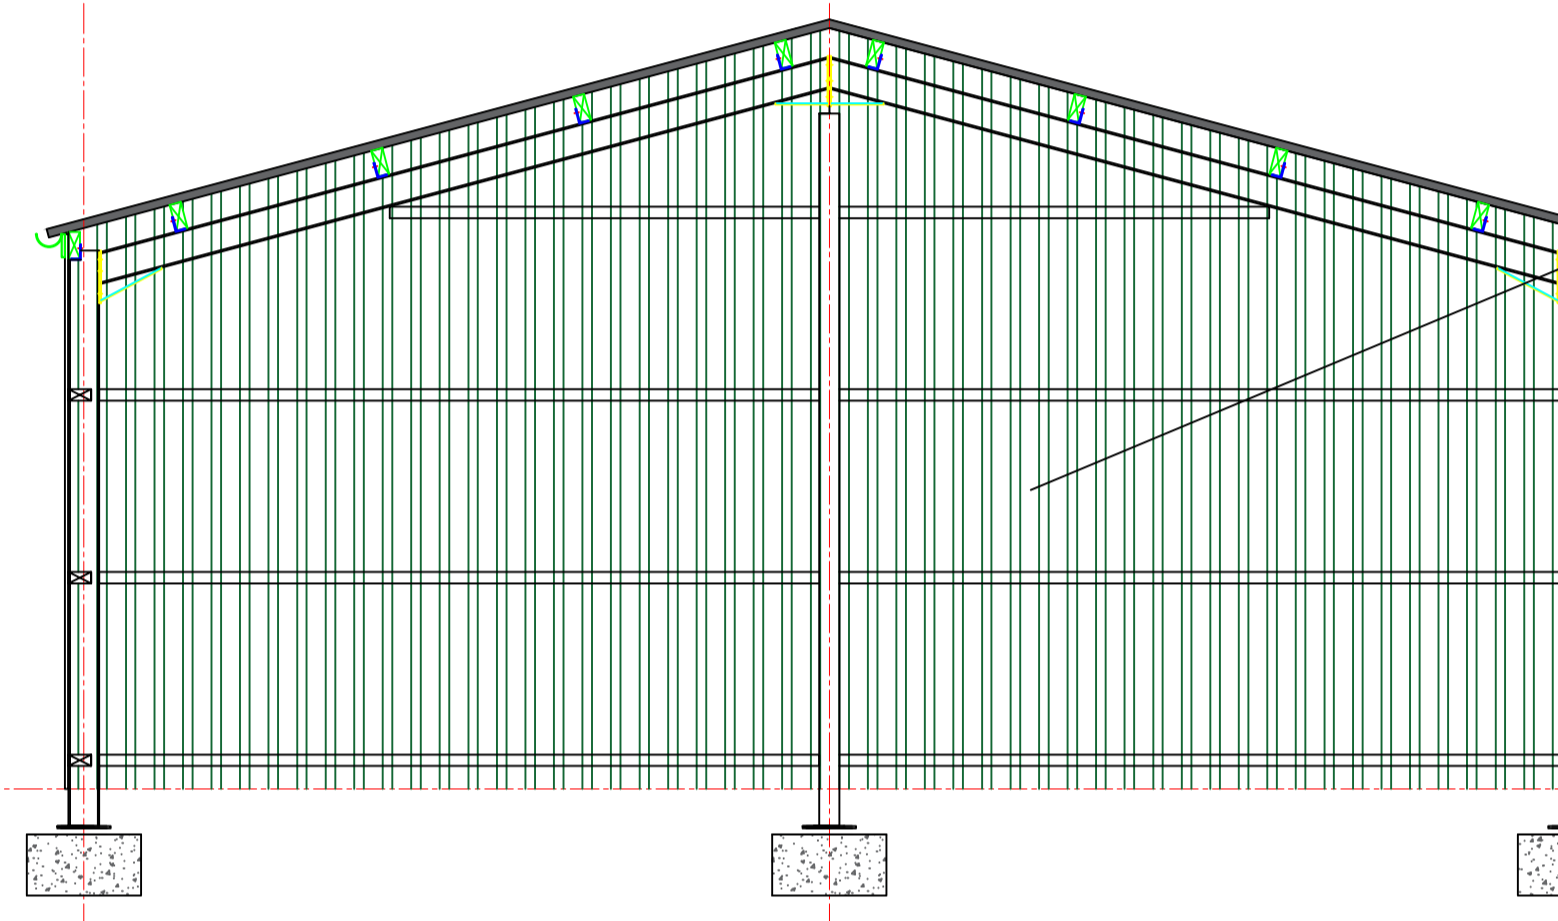

Gable Elevation

Vertical Cladding To Be Treated Timber Yorkshire Boarding