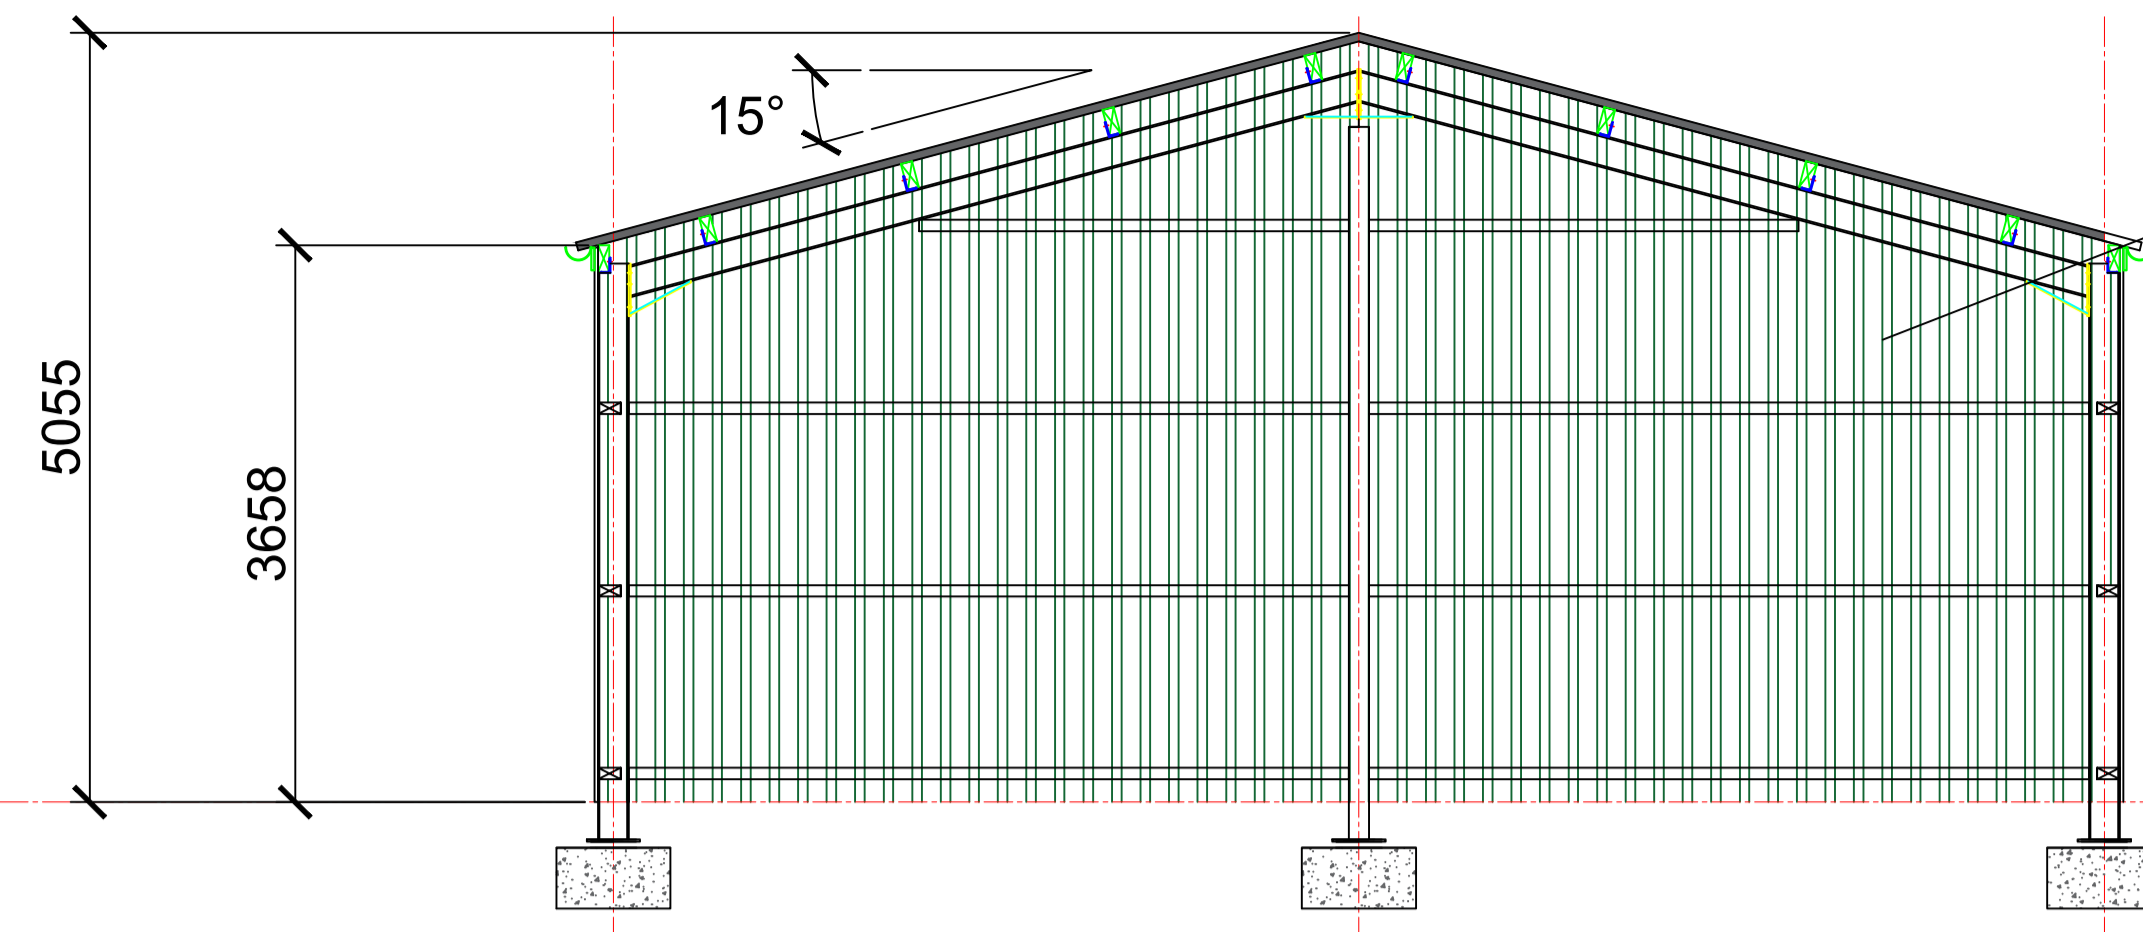

Gable Elevation

Vertical Cladding To Be Treated Timber Yorkshire Boarding