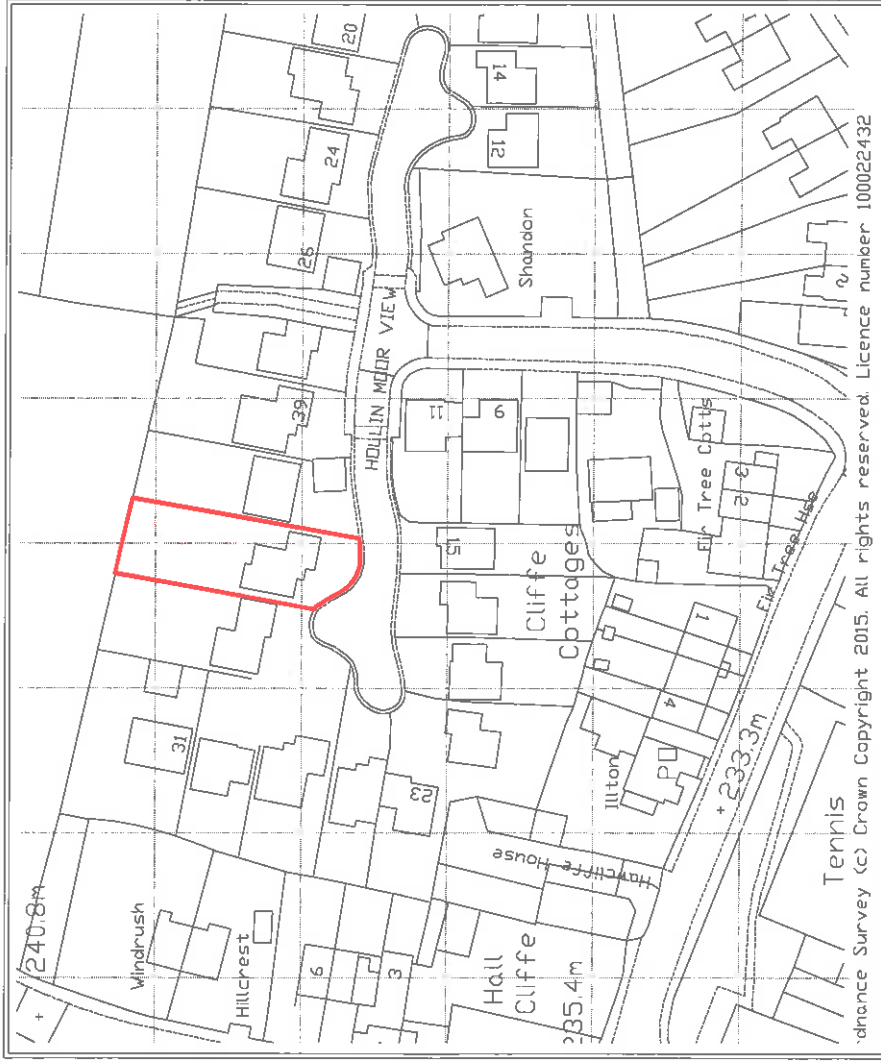

DO NOT SCALE FROM THIS DRAWING
 EXCEPT FOR THE PURPOSES OF LOCAL
 AUTHORITY PLANNING

Location Plan 1:1250

35 HOLLIN MOOR VIEW, THURGOLAND

SUBJECT TO PLANNING APPROVAL

SUBJECT TO BUILDING REGS APPROVAL

DK DESIGNS
 FUTURE PROJECTS TODAY