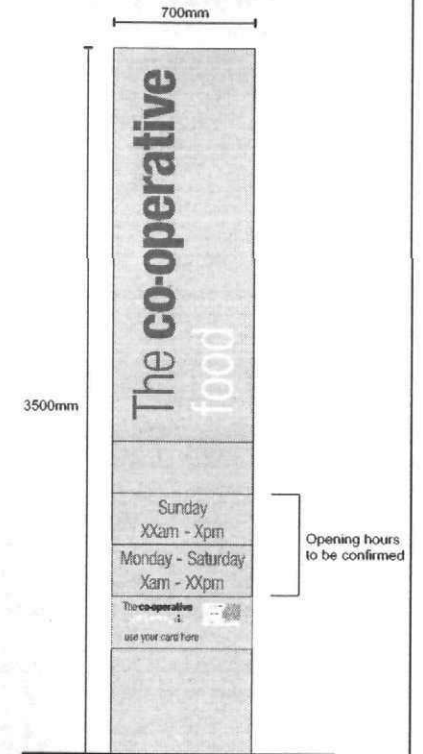

Existing View

Scale 1:25

Sign A

Mild steel framework, clad with folded aluminium panels finished Pantone 375. Face panels stencil cut with pushed through acrylic reading "co-operative" & backed up acrylic reading "The food". Internally illuminated by means of fluorescent tubes, illuminating "The co-operative food" only.

Sub text face applied vinyl graphics.

Totem fitted below ground level in a suitably caged concrete foundation.

Note: 200mm Deep totem.

Site: The Co-operative food
Store No:
Address: Blacker Rd, Mapplewell,
Barnsley, S75 6BW

Existing view

Scale 1:20

Sign B

Single sided sign.

600 x 600mm flat cut aluminium panel finished green Pantone 375 and face decorated with vinyl graphics. Panel to existing post.

Non illuminated.

Existing view

Scale 1:20

Sign E

Wall mounted sign.

600 x 600mm flat cut aluminium panel finished green Pantone 375 and face decorated with vinyl graphics. Face fixed.

Non illuminated.

Existing view

Scale 1:20

Sign C