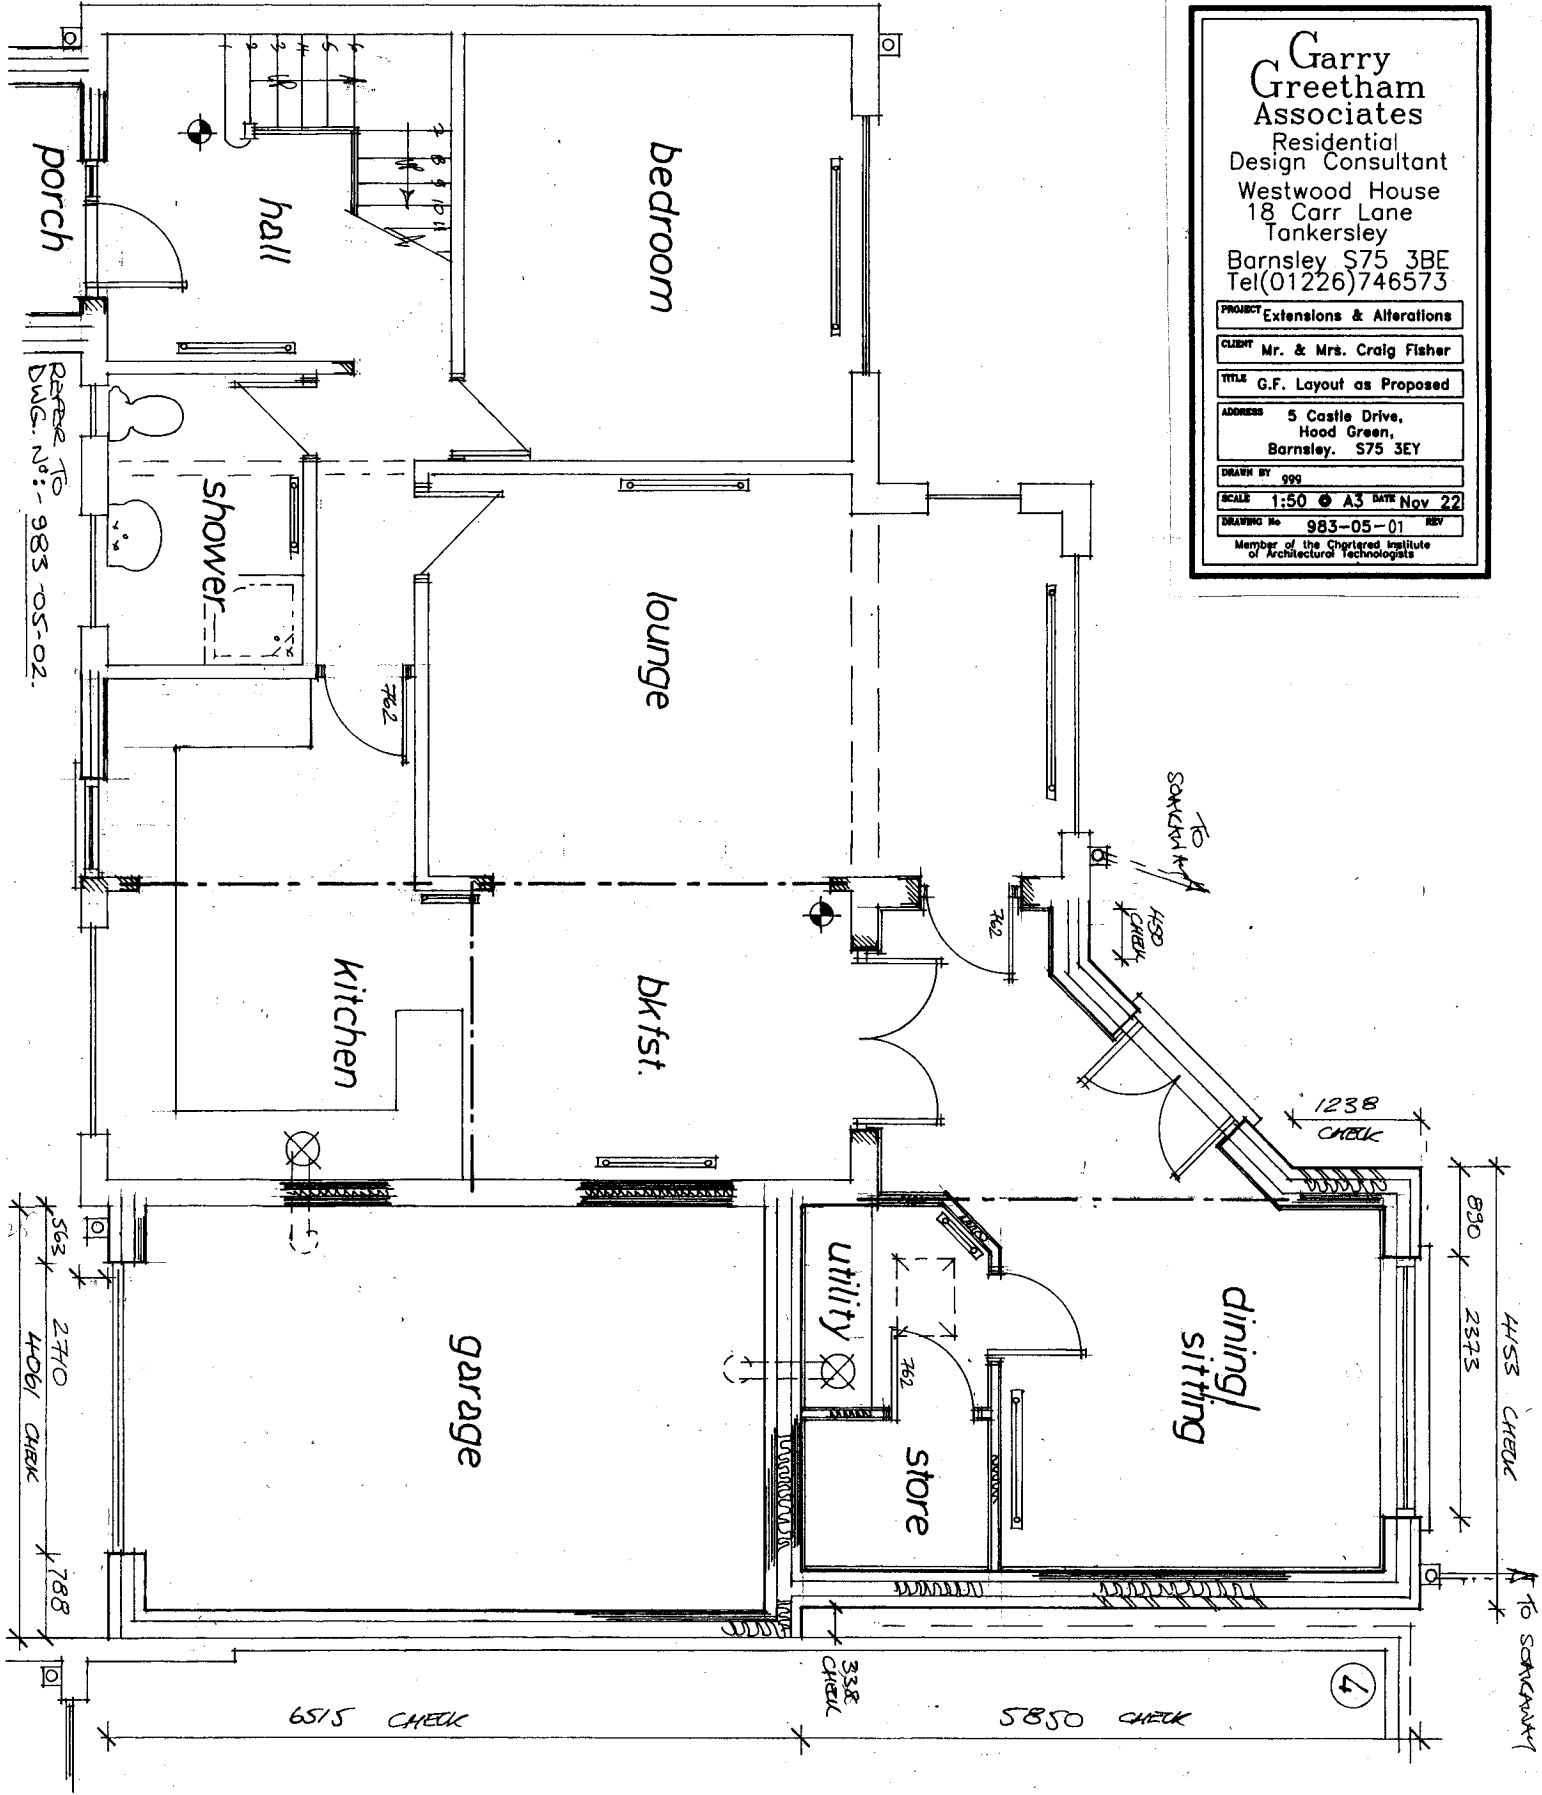

Rev	Notes	Date

Garry Greetham Associates

Residential Design Consultant
 Westwood House
 18 Carr Lane
 Tankersley
 Barnsley S75 3BE
 Tel(01226)746573

PROJECT	Extensions & Alterations
CLIENT	Mr. & Mrs. Craig Fisher
TITLE	G.F. Layout as Proposed
ADDRESS	5 Castle Drive, Hood Green, Barnsley. S75 3EY
DRAWN BY	999
SCALE	1:50 @ A3 DATE Nov 22
DRAWING No.	983-05-01
Member of the Chartered Institute of Architectural Technologists	

PAPER TO DWG. No: 983-05-02.