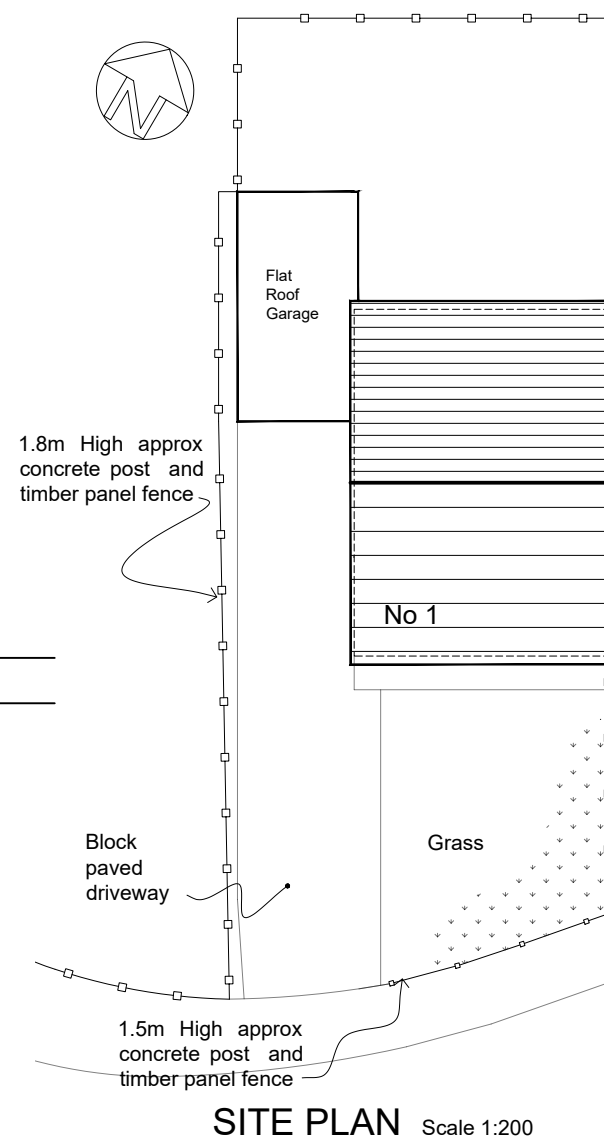

SIDE ELEVATION (L)
Scale 1:100

Rev:	Date:	Description:	By:
			SH
07762656187 steven@drawit.biz www.drawit.biz 15 Medway Close Barugh Green Barnsley S75 1NY			
Purpose: PLANNING			
Status: EXISTING			
Dwg of: PLANS, ELEVATIONS, SITE & LOCATION PLAN			
Client: Mr & Mrs Bunce			
Site Address: 1 St Johns Avenue, Barugh Green, Barnsley, S75 1NX			
Project: Proposed Front Porch			
Drawn by: SH	Date: 27/06/2016	Rev:	
Scale: As Shown	Dwg No: 1619_101		