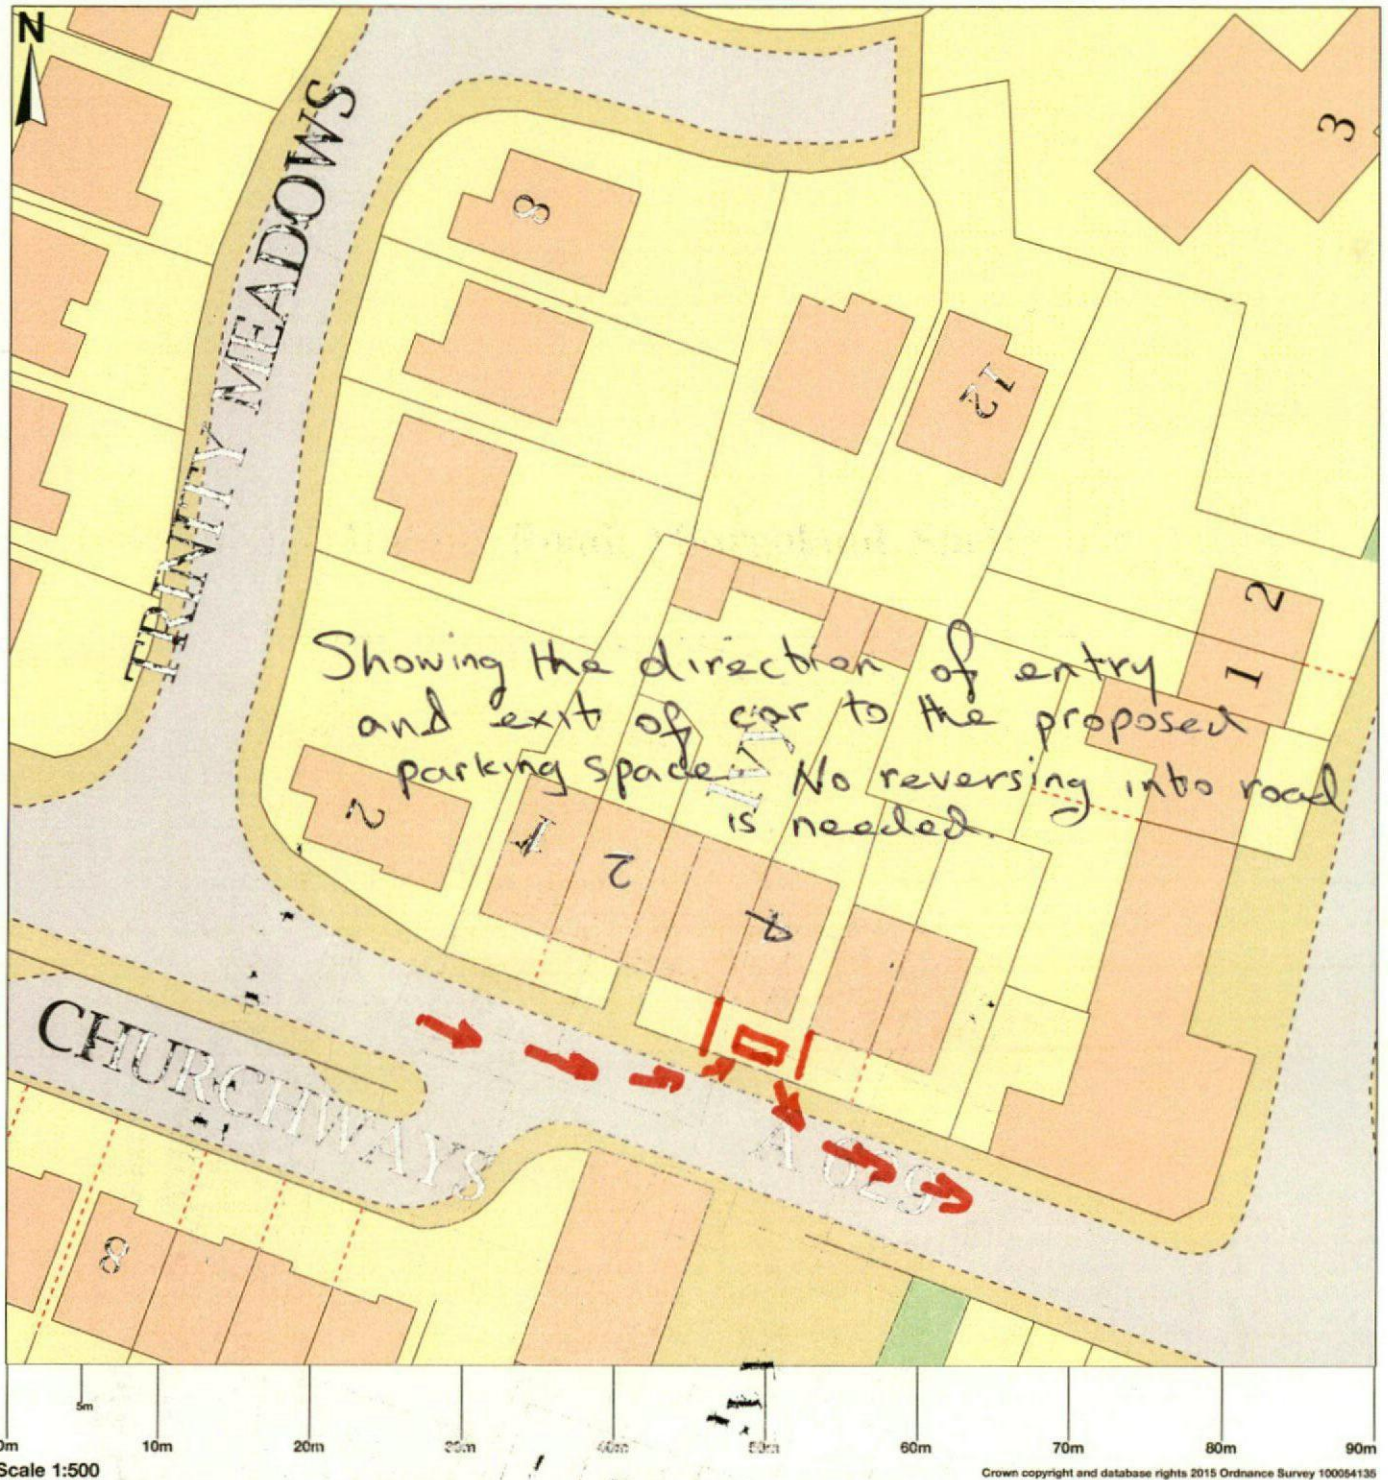

4 Ivy Bank, Halifax Road, Thurgoland, Sheffield, S35 7AL

Map area bounded by: 428954,401059 429044,401149. Produced on 05 September 2018 from the OS National Geographic Database. Reproduction in whole or part is prohibited without the prior permission of Ordnance Survey. © Crown copyright 2018. Supplied by UKPlanningMaps.com a licensed OS partner (100054135). Unique plan reference: b90b/277746/378348