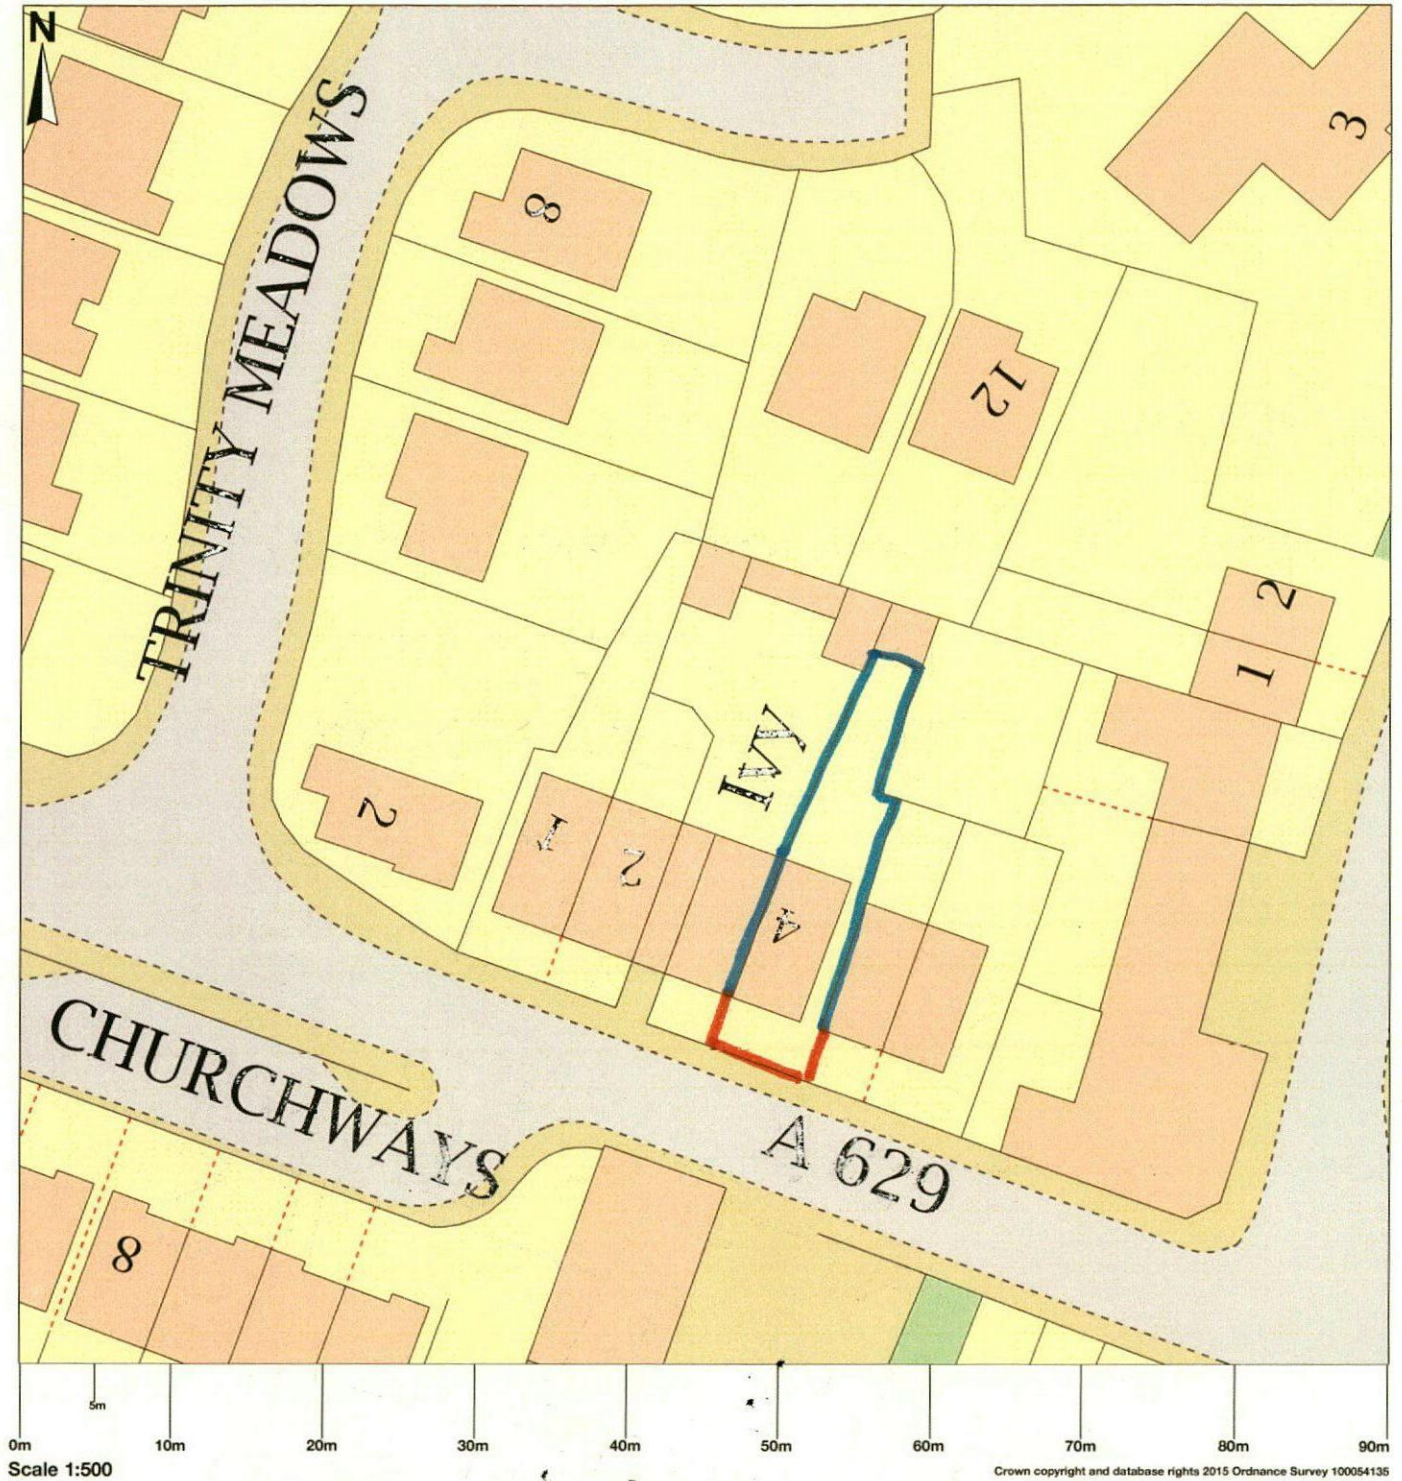

4 Ivy Bank, Halifax Road, Thurgoland, Sheffield, S35 7AL

Map area bounded by: 428954,401059 429044,401149. Produced on 05 September 2018 from the OS National Geographic Database. Reproduction in whole or part is prohibited without the prior permission of Ordnance Survey. © Crown copyright 2018. Supplied by UKPlanningMaps.com a licensed OS partner (100054135). Unique plan reference: b90b/277746/378348