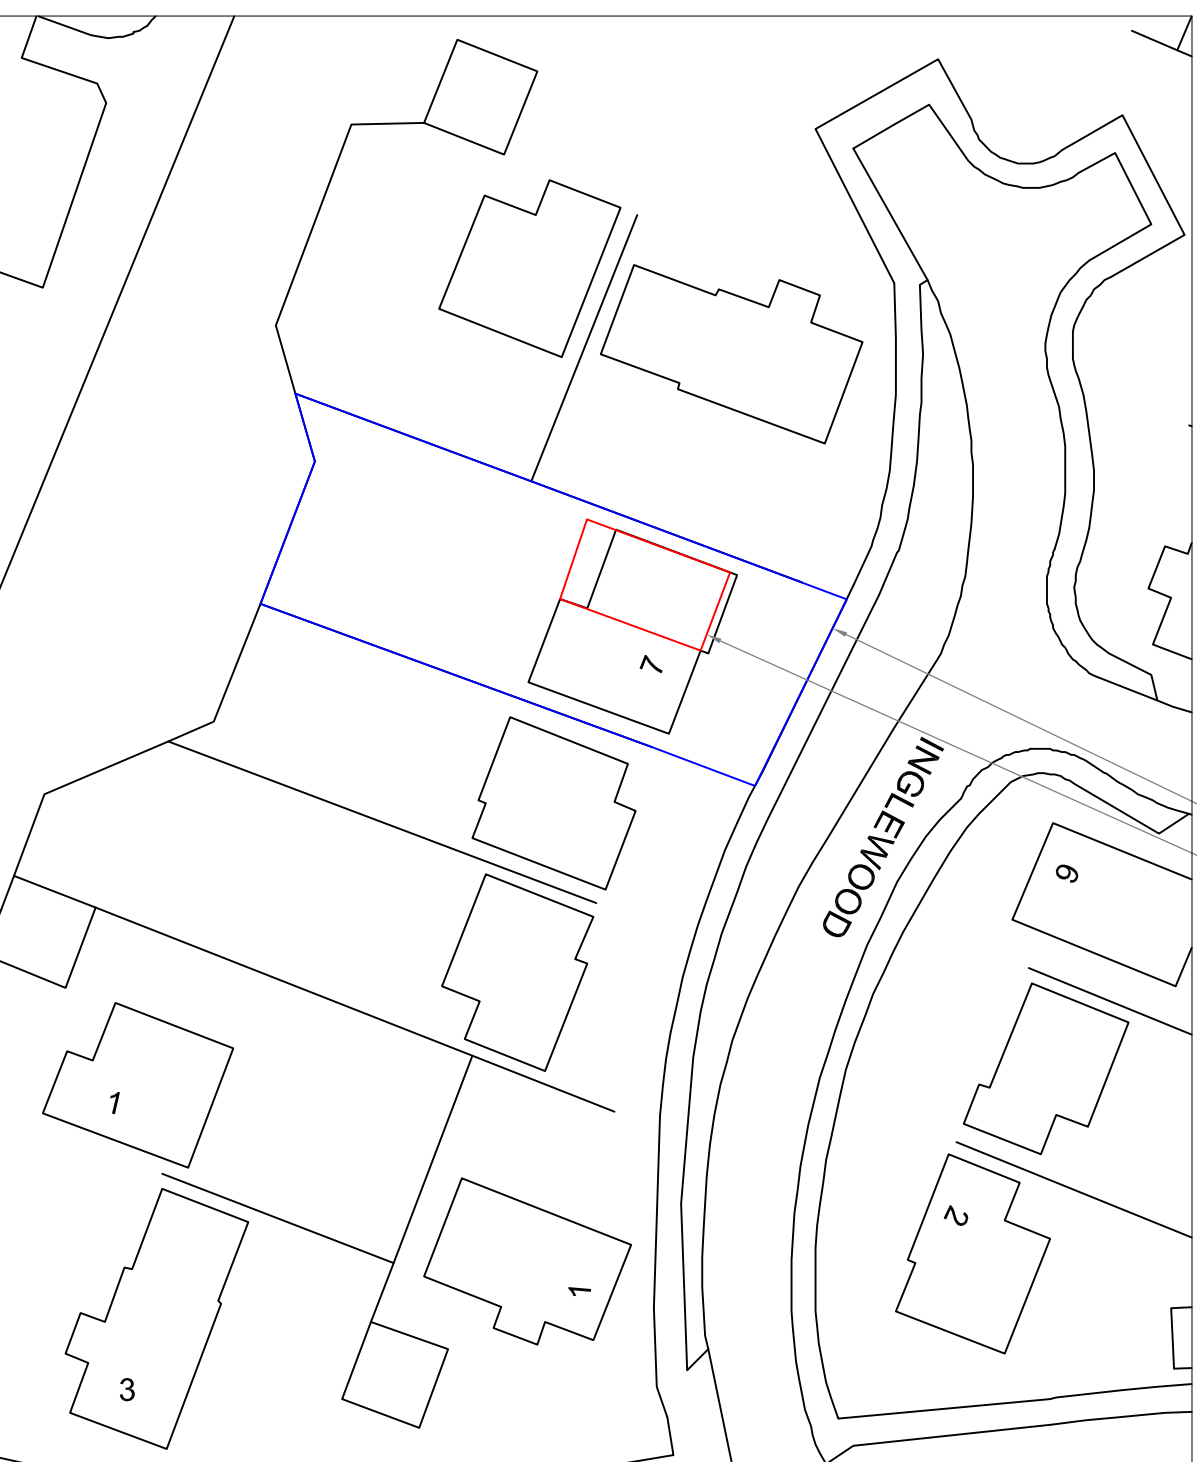

LOCATION PLAN
SCALE 1:1250 AT A3

SITE PLAN
SCALE 1:500 AT A3

DO NOT SCALE: Contractor to check all dimensions and report any omissions or errors

NOTES

Rev	Description	By	CHK	APP	Date

JRB DESIGNS LTD
166 Churchfield Lane
Barnsley
S75 5FA
Tel: 01226 383542
Fax: 01226 380078
Mob: 07970 541192
Email: jon@jrbdesigns.co.uk
This drawing is copyright. © Jrbdesigns Ltd.

Client
MR L WADDINGTON

Drawing Title
SITE PLANS

Address
**7 INGLEWOOD
DARTON
BARNLSLEY
S75 5NY**

Project Title:
**PROPOSED FIRST FLOOR
SIDE & REAR EXTENSION**

Purpose of Issue:
PLANNING

Drawing Status
FIRST ISSUE

Scale at A3	Drawn By	Date	AS SHOWN	JRB	06/07/2009
Checked By	Approved By	Date	LW	LW	06/07/2009
Project No.	Drawing No.	Revision	MLW001	001	-

APPROVAL: INFORMATION TENDER CONTRACT CONSTRUCTION