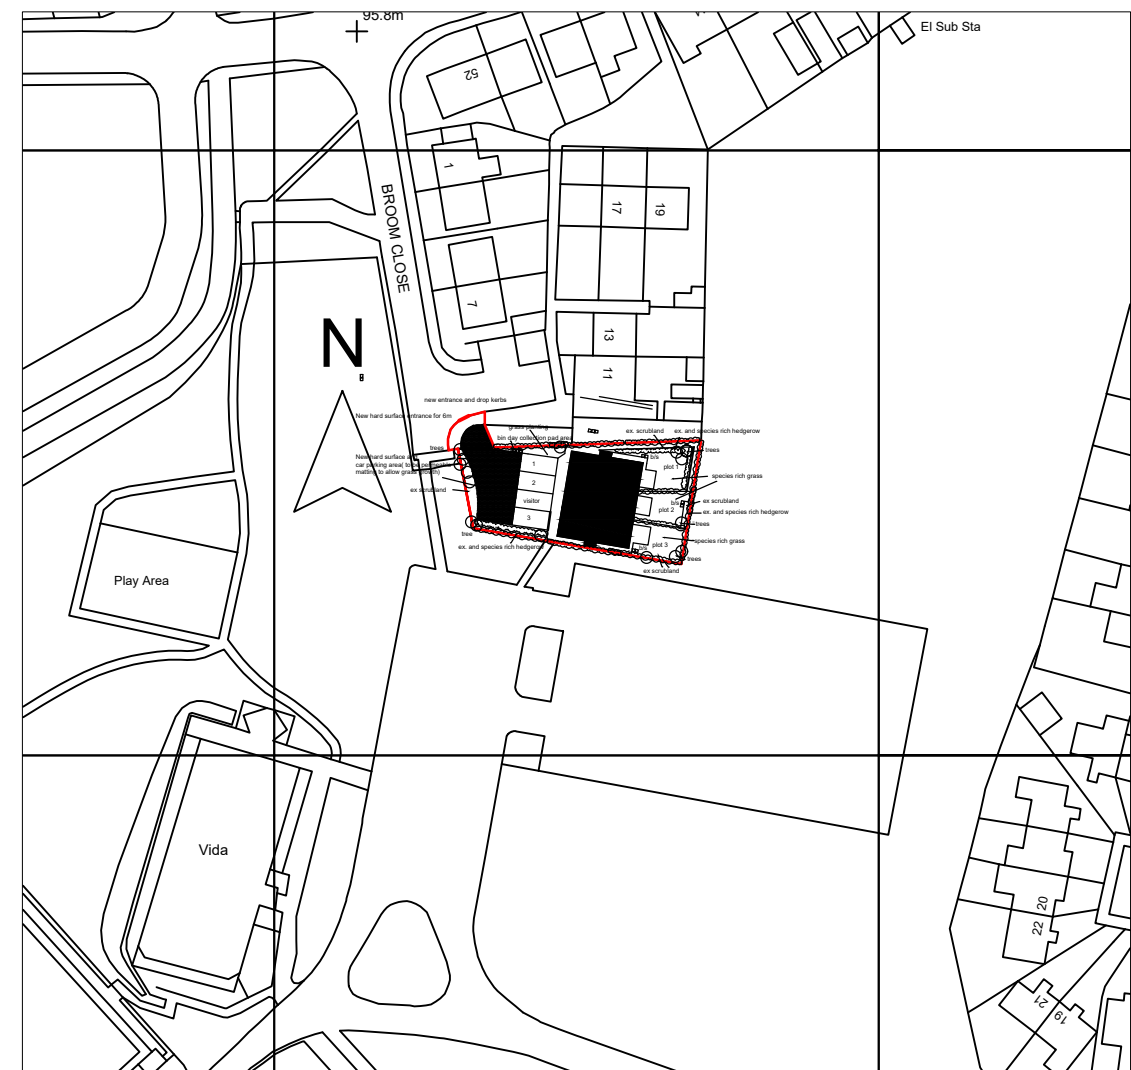

Site Plan 1:500

Site Location Plan 1:1250

**Proposed Three replacement terraced Dormer Bungalows
9 Broom Close, Kendray
Planning- Proposed
Prints to scale on A3 paper**

JK PLANNING AND DESIGN SERVICE LTD

6 Fair Holme View, Armthorpe, Doncaster, DN3 3TW

Tel: 01302 830436

Email: jasonkirk5@aol.com