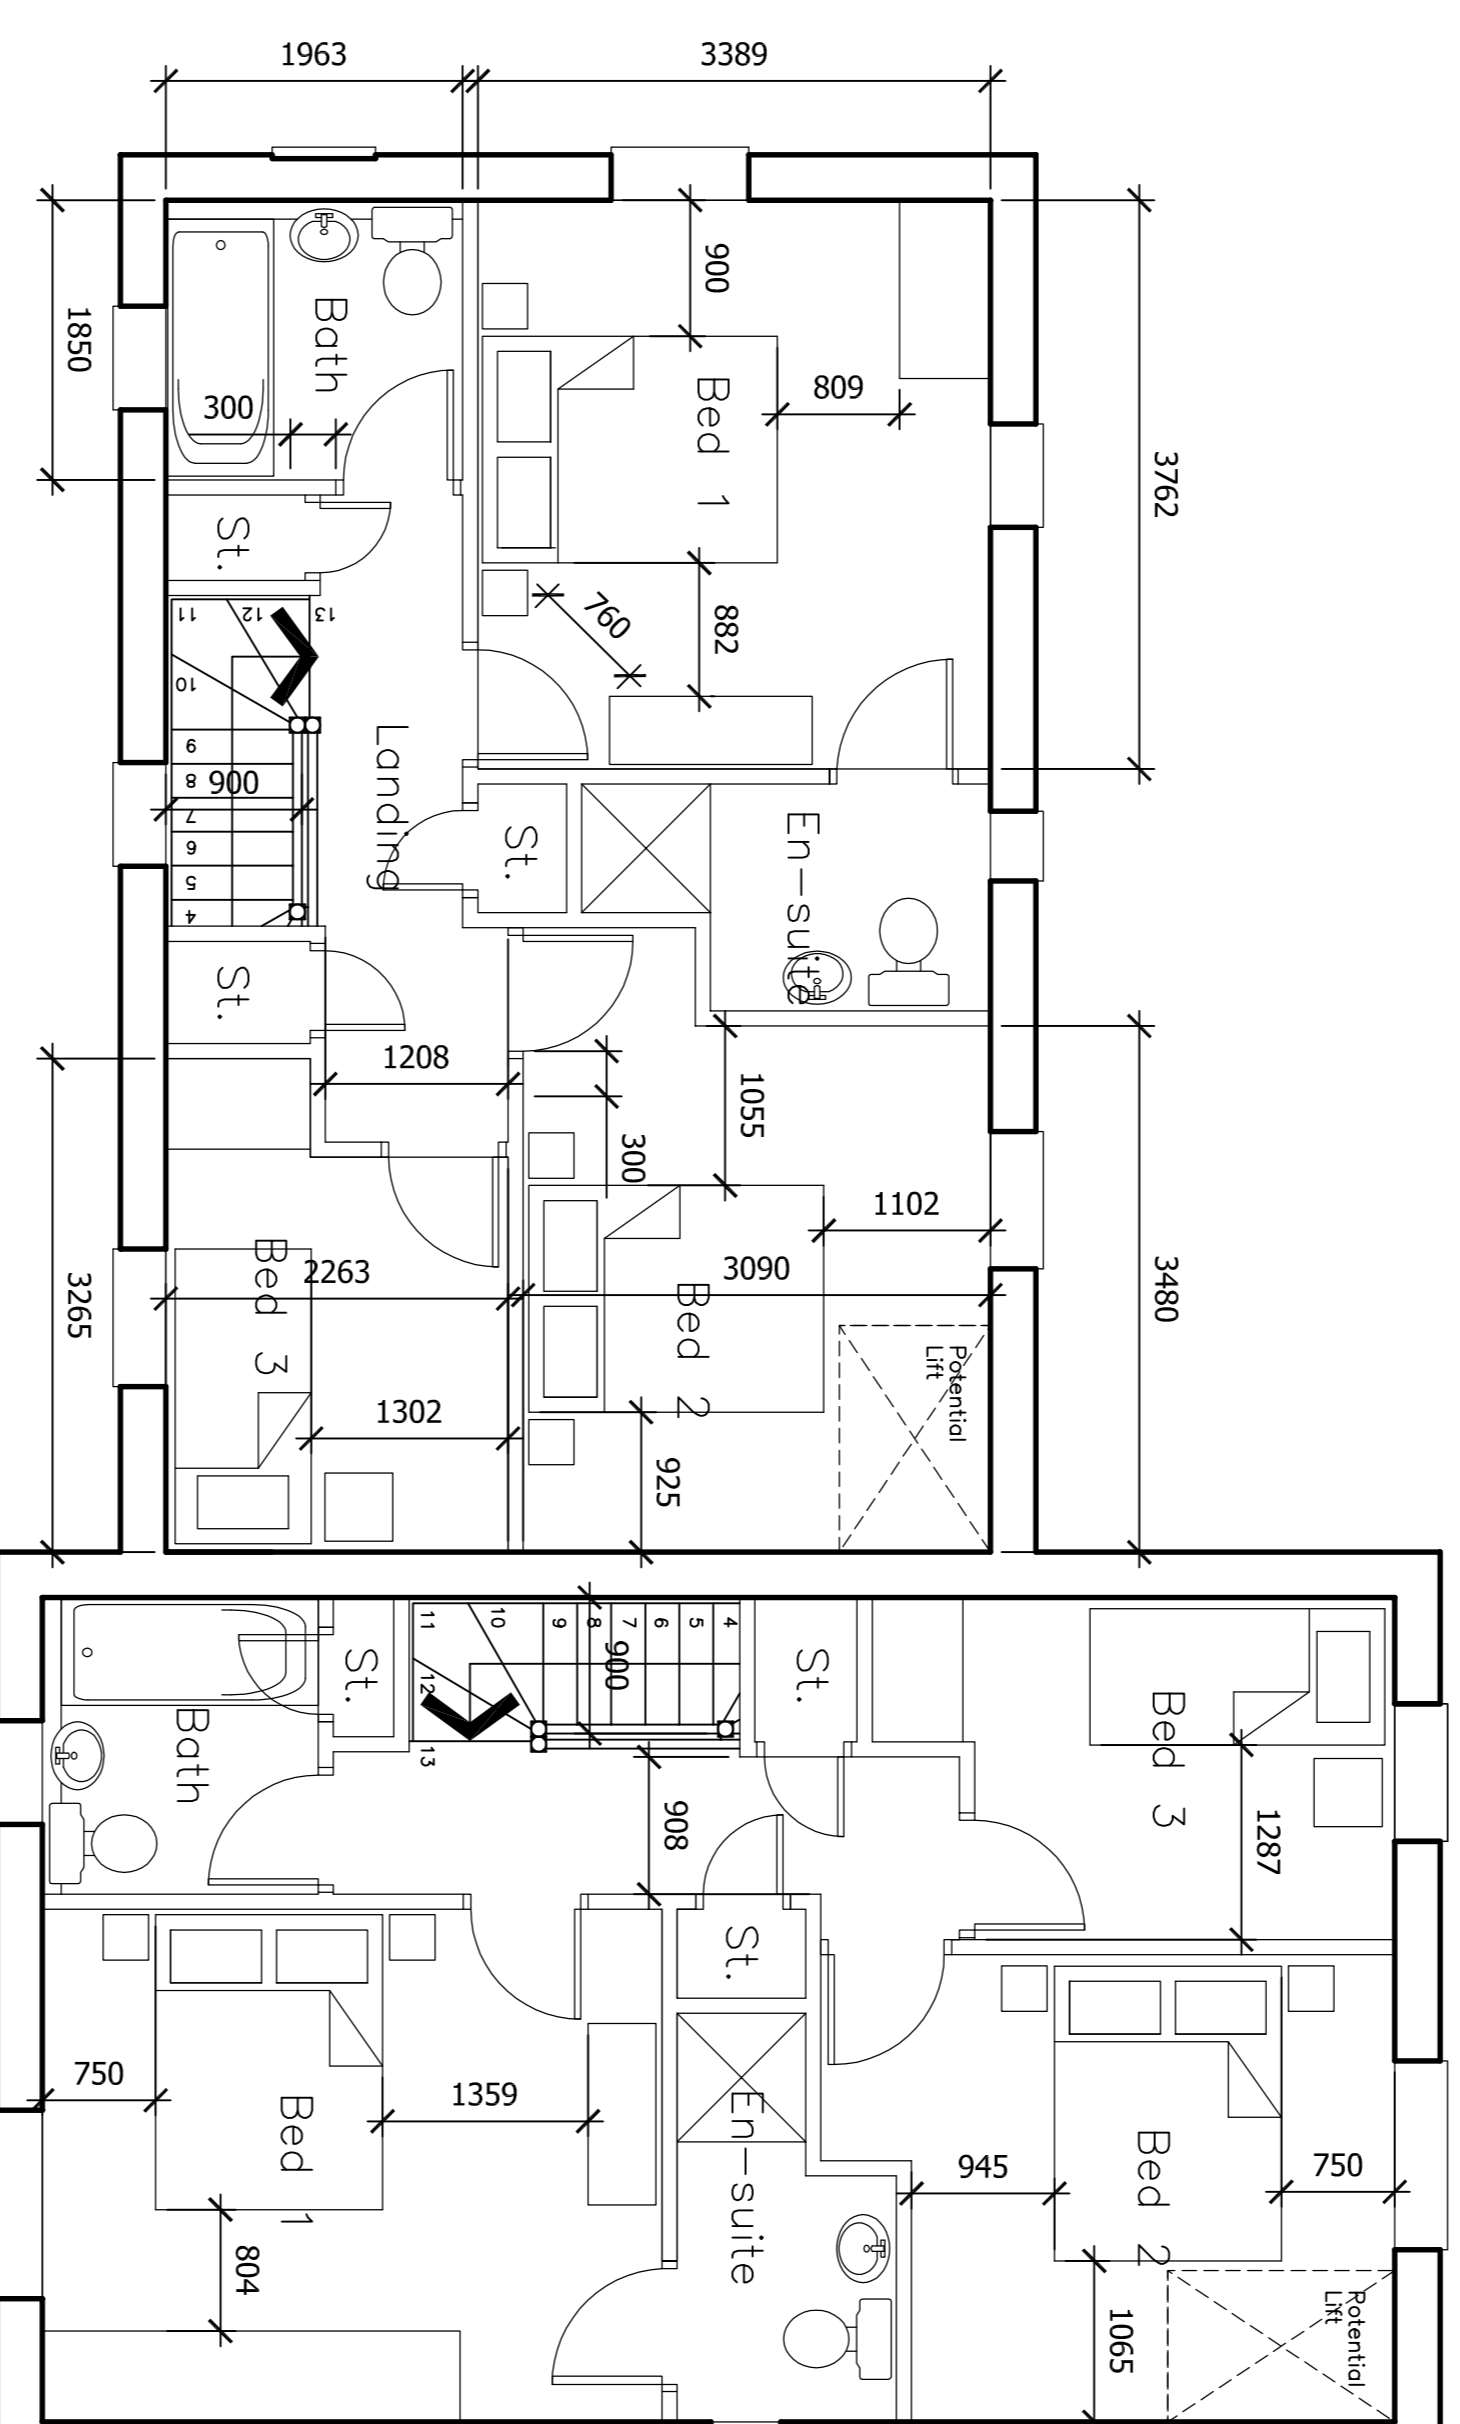

Front

Side

Rear

Side

B 23-01-17 Homes for Life details added
 A 29-11-17 Amended to Historic England comments
 Rev.
 Client: **MR M MONFREDI**
 Project: **HILL STREET
 ELSEGAR
 NR BARNSLEY**
 Drawing Title: **TYPE D**

Scales: 1:50 @ A1
 Drawn: M.N.
 Project no: 05
 Checked: D.M.
 Date: NOV 17
 Rev: B

JVNA
 The Architectural Design Studio
 Rennieburn, Sharncliffe S21 9WY
 T: 01224 432 338
 F: 01224 432 351
 E: mail@architecturaldesignstudio.com