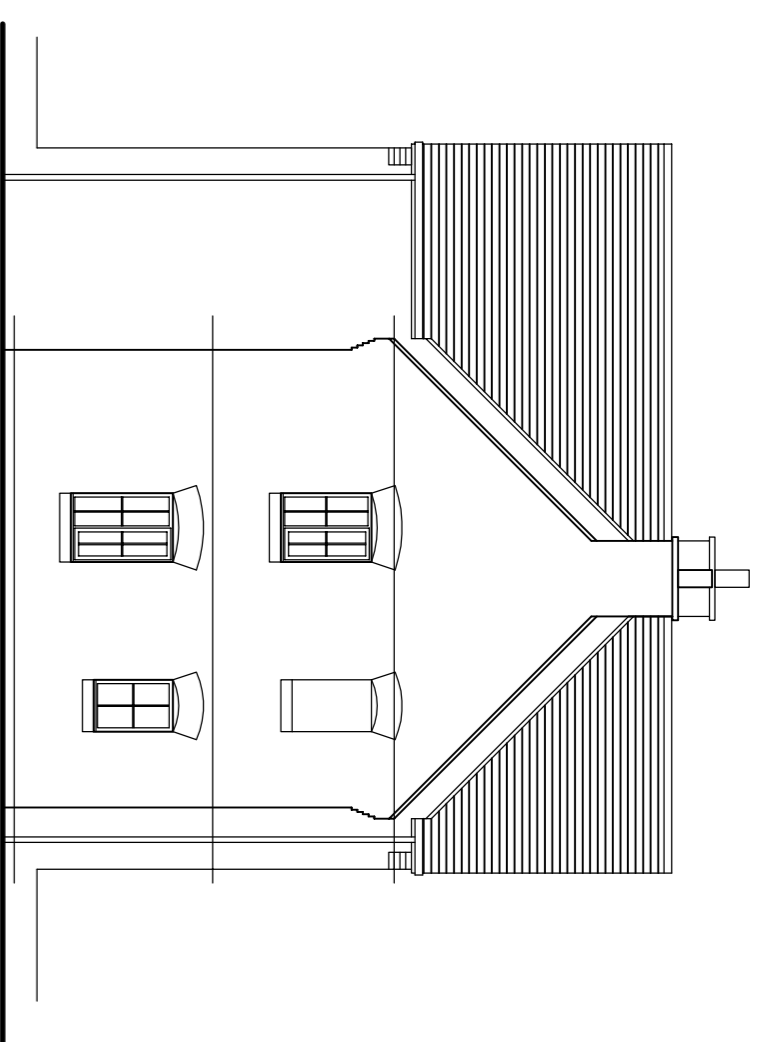

Front

Side

Rear

Side

B 23-01-17 Homes for Life details added
 A 29-11-17 Amended to Historic England comments
 Rev.
 Client: **MR M MONFREDI**
 Project: **HILL STREET
 ELSEGAR
 NR BARNSLEY**
 Drawing Title: **TYPE D**

Scales: 1:50 @ A1
 Drawn: M.N.
 Project no: 05
 Checked: D.M.
 Date: NOV 17
 Rev: B

JVNA
 The Architectural Design Studio
 Rennieburn, Sharncliffe S21 9WY
 T: 01224 432 338
 F: 01224 432 351
 E: mail@architecturaldesignstudio.com