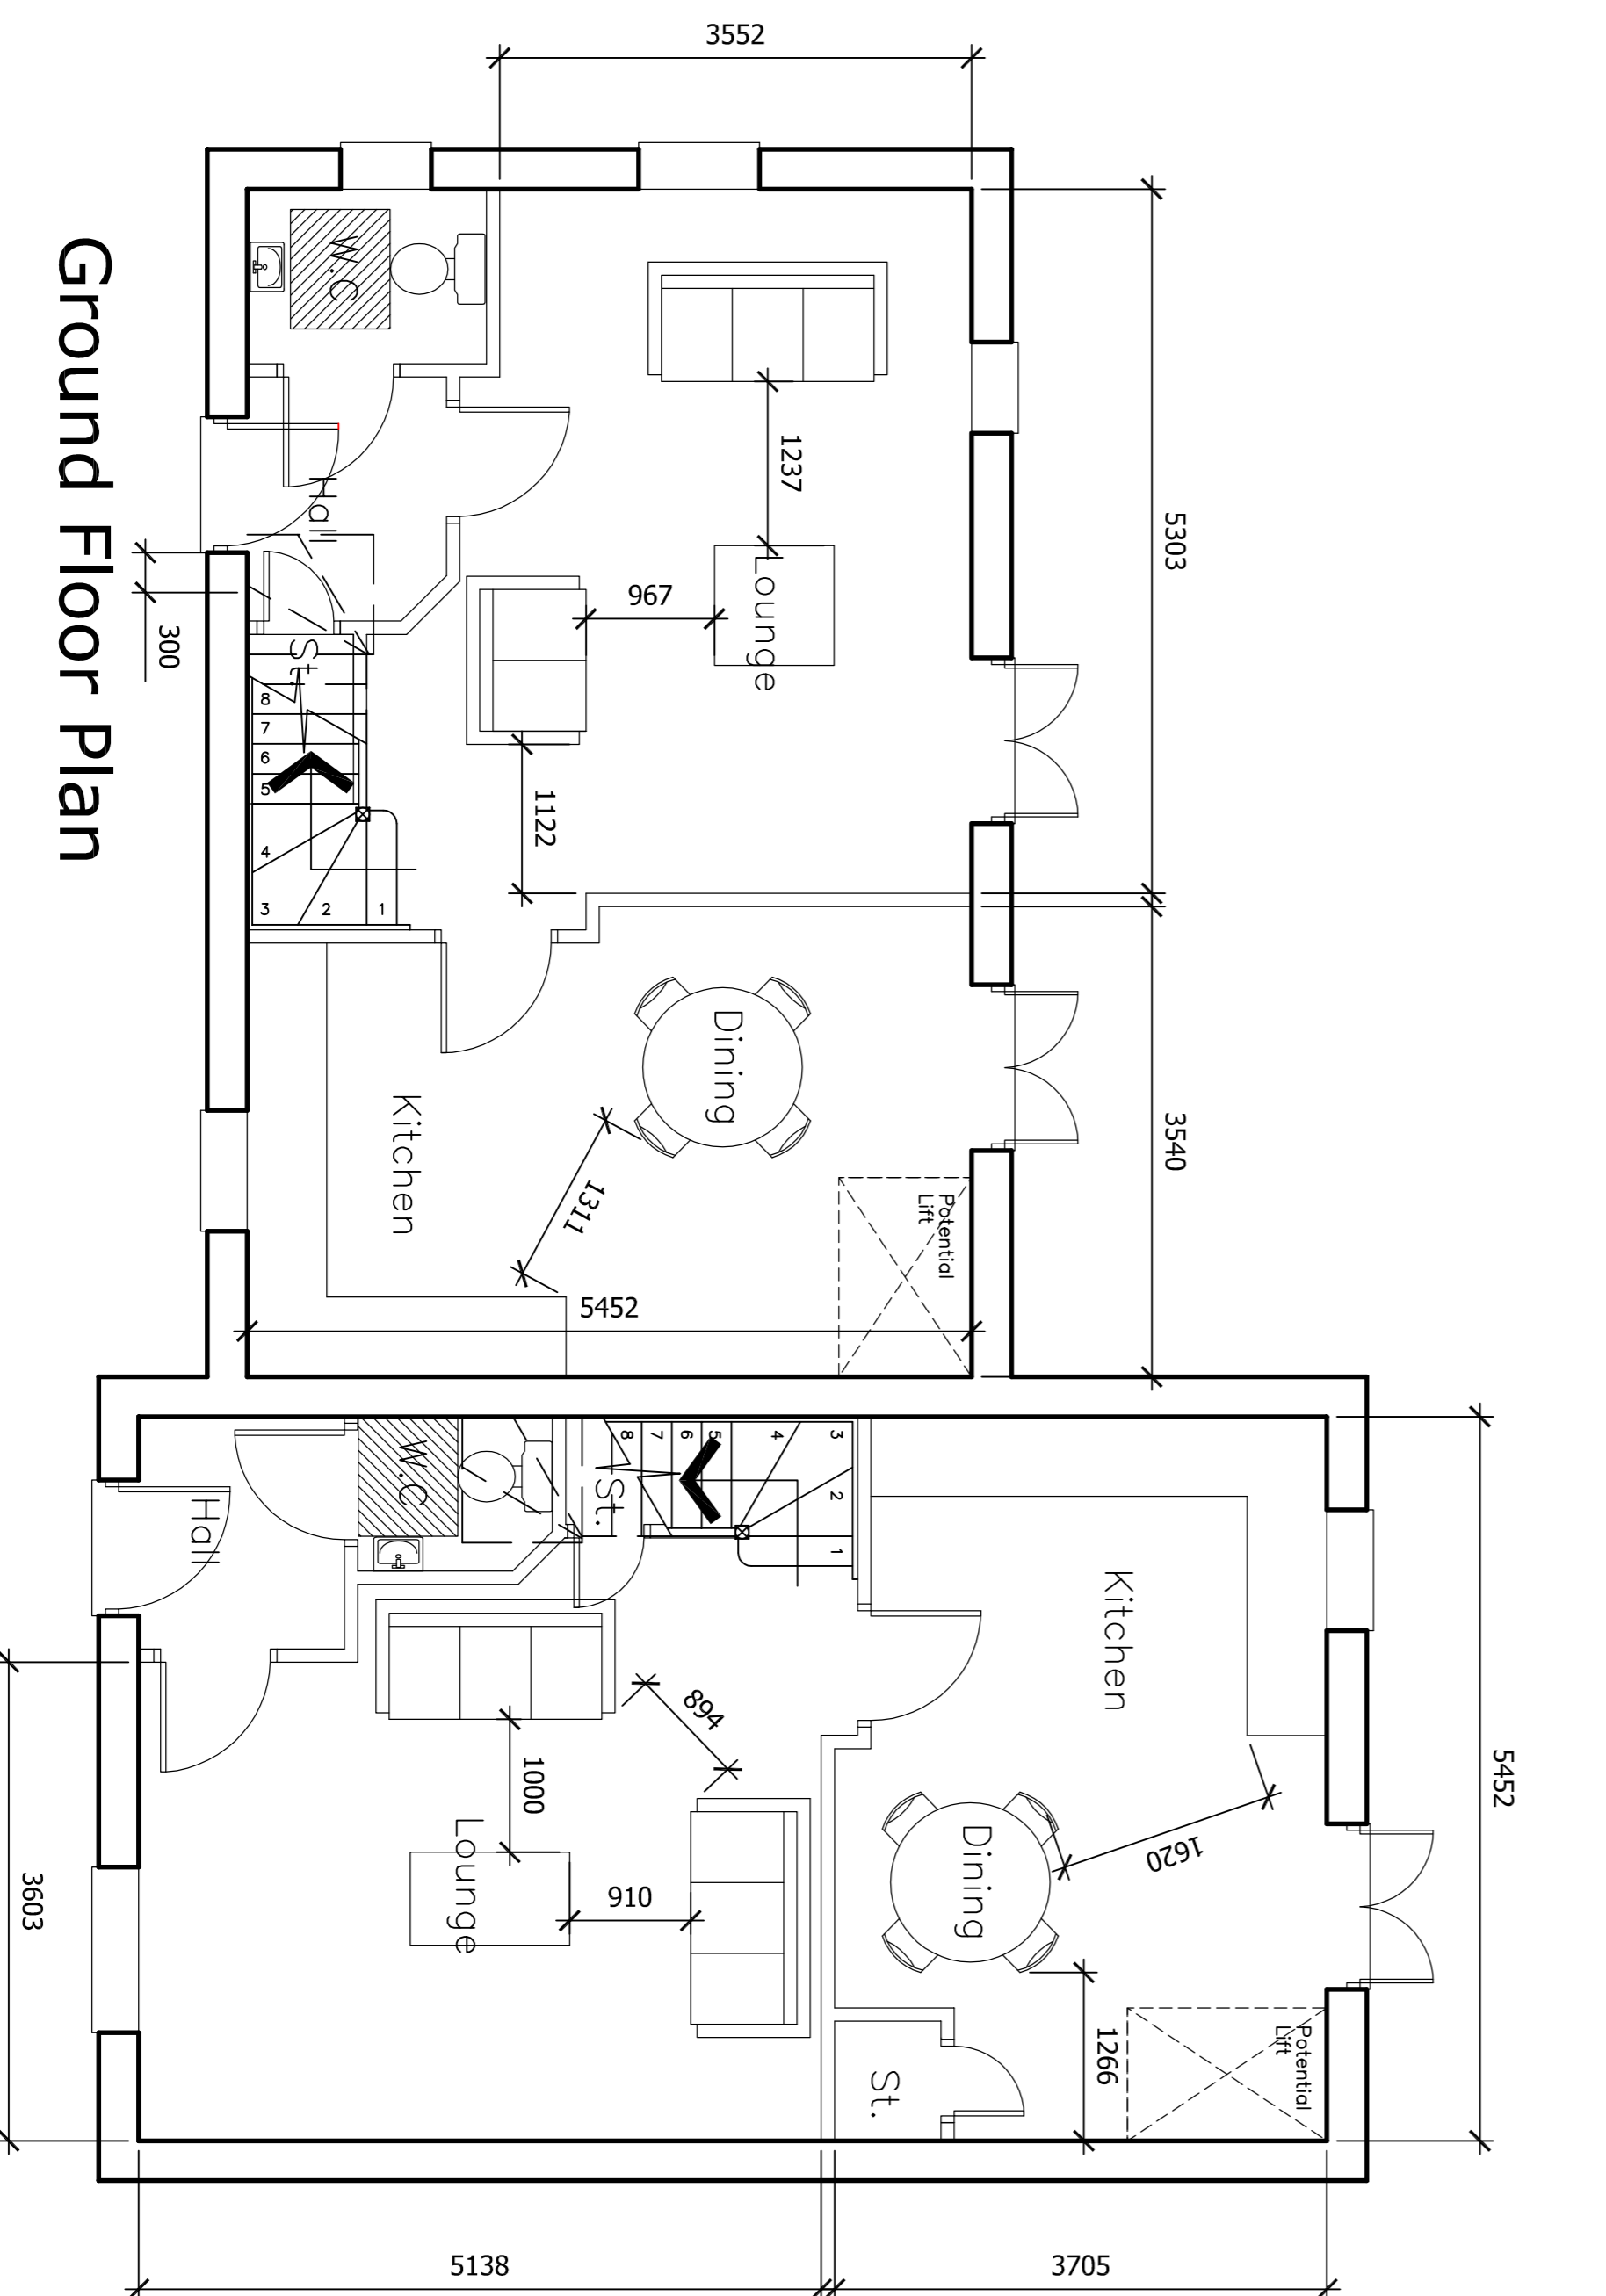

Front

Side

Rear

Side

B 23-01-17 Homes for Life details added
 A 29-11-17 Amended to Historic England comments
 Rev.
 Client: **MR M MONFREDI**
 Project: **HILL STREET
 ELSEGAR
 NR BARNSLEY**
 Drawing Title: **TYPE D**

Scales: 1:50 @ A1
 Drawn: M.N.
 Project no: 05
 Checked: D.M.
 Date: NOV 17
 Rev: B

JVNA
 The Architectural Design Studio
 Rennieburn, Sharncliffe S21 9WY
 T: 01224 432 338
 F: 01224 432 351
 E: mail@architecturaldesignstudio.com