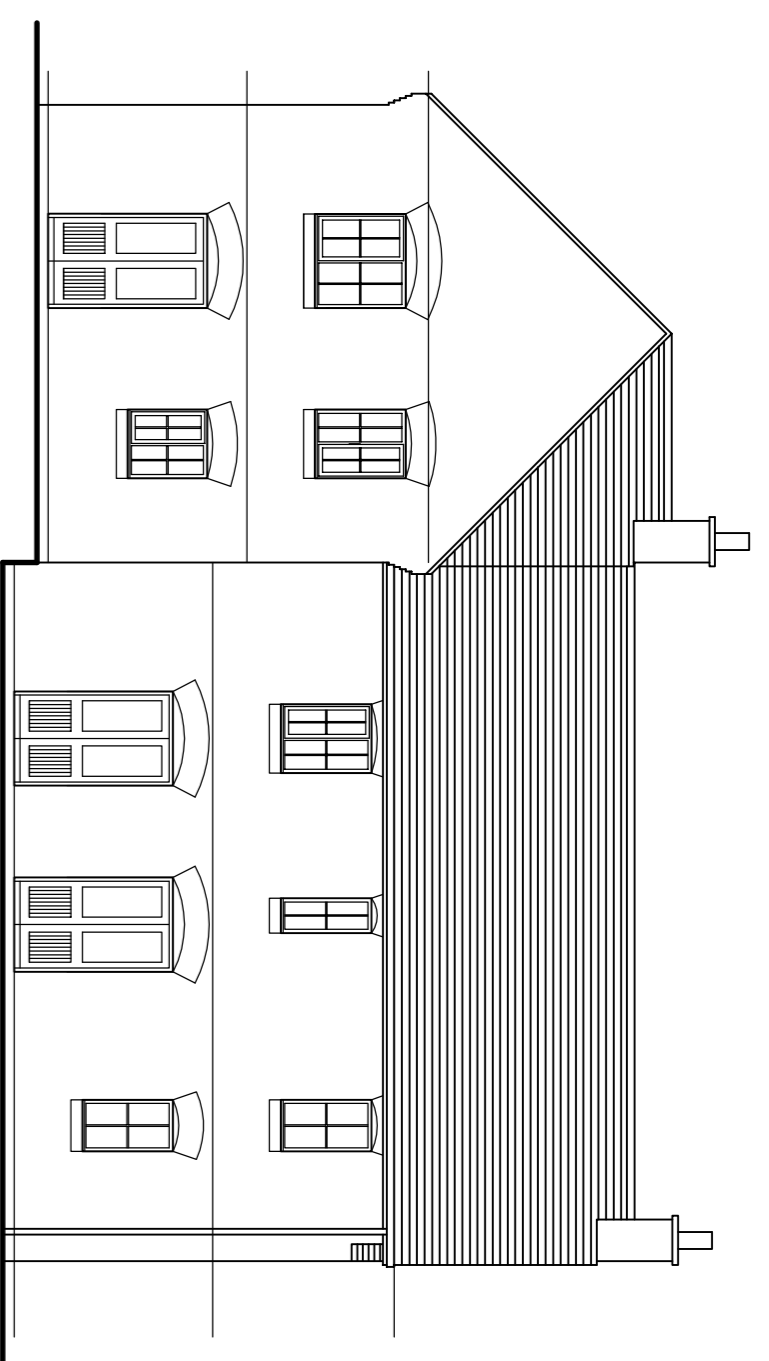

Front

Side

Rear

Side

B 23-01-17 Homes for Life details added
 A 29-11-17 Amended to Historic England comments
 Rev.
 Client: **MR M MONFREDI**
 Project: **HILL STREET
 ELSEGAR
 NR BARNSLEY**
 Drawing Title: **TYPE D**

Scales: 1:50 @ A1
 Drawn: M.N.
 Project no: 05
 Checked: D.M.
 Date: NOV 17
 Rev: B

JVNA
 The Architectural Design Studio
 Rennieburn, Sharncliffe S21 9WY
 T: 01224 432 338
 F: 01224 432 351
 E: mail@architecturaldesignstudio.com