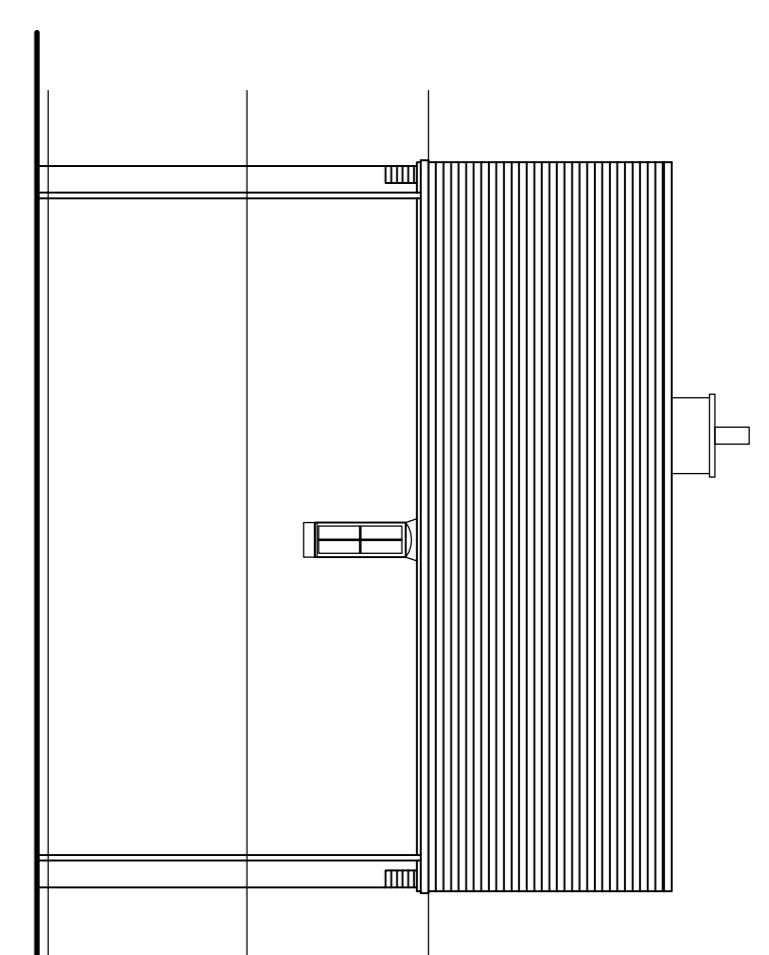

Front

Side

Rear

Side

B 23-01-17 Homes for Life details added
 A 29-11-17 Amended to Historic England comments
 Rev.
 Client: **MR M MONFREDI**
 Project: **HILL STREET
 ELSEGAR
 NR BARNSLEY**
 Drawing Title: **TYPE D**