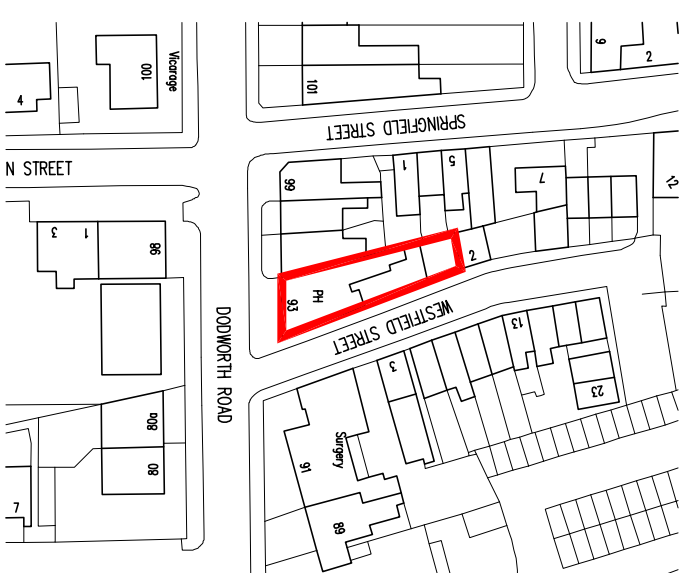

**SITE PLAN**  
SCALE 1:200

**SITE LOCATION PLAN**  
SCALE 1:200

Coda Studios Ltd  
Hope Works, 25 Mowbray St, Sheffield, S3 8EL  
t:0114 279 6003 f: 0114 279 6004  
e:information@coda studios.co.uk

Client	John Tueman
Job	The Cranberry

Title	Site & Location Plans
Dwg. No.	2117-001

DRAWN	CHECKED	DATE	SCALE	REVISION
AGH	-	07-2013	@ A3	

© COPYRIGHT EXISTS ON THE DESIGNS AND INFORMATION SHOWN ON THIS DRAWING. The Contractor must verify all dimensions on site before making shop drawings or commencing work of any kind. No dimensions to be scaled from this drawing. Architect to be notified of any discrepancies in dimensions immediately.