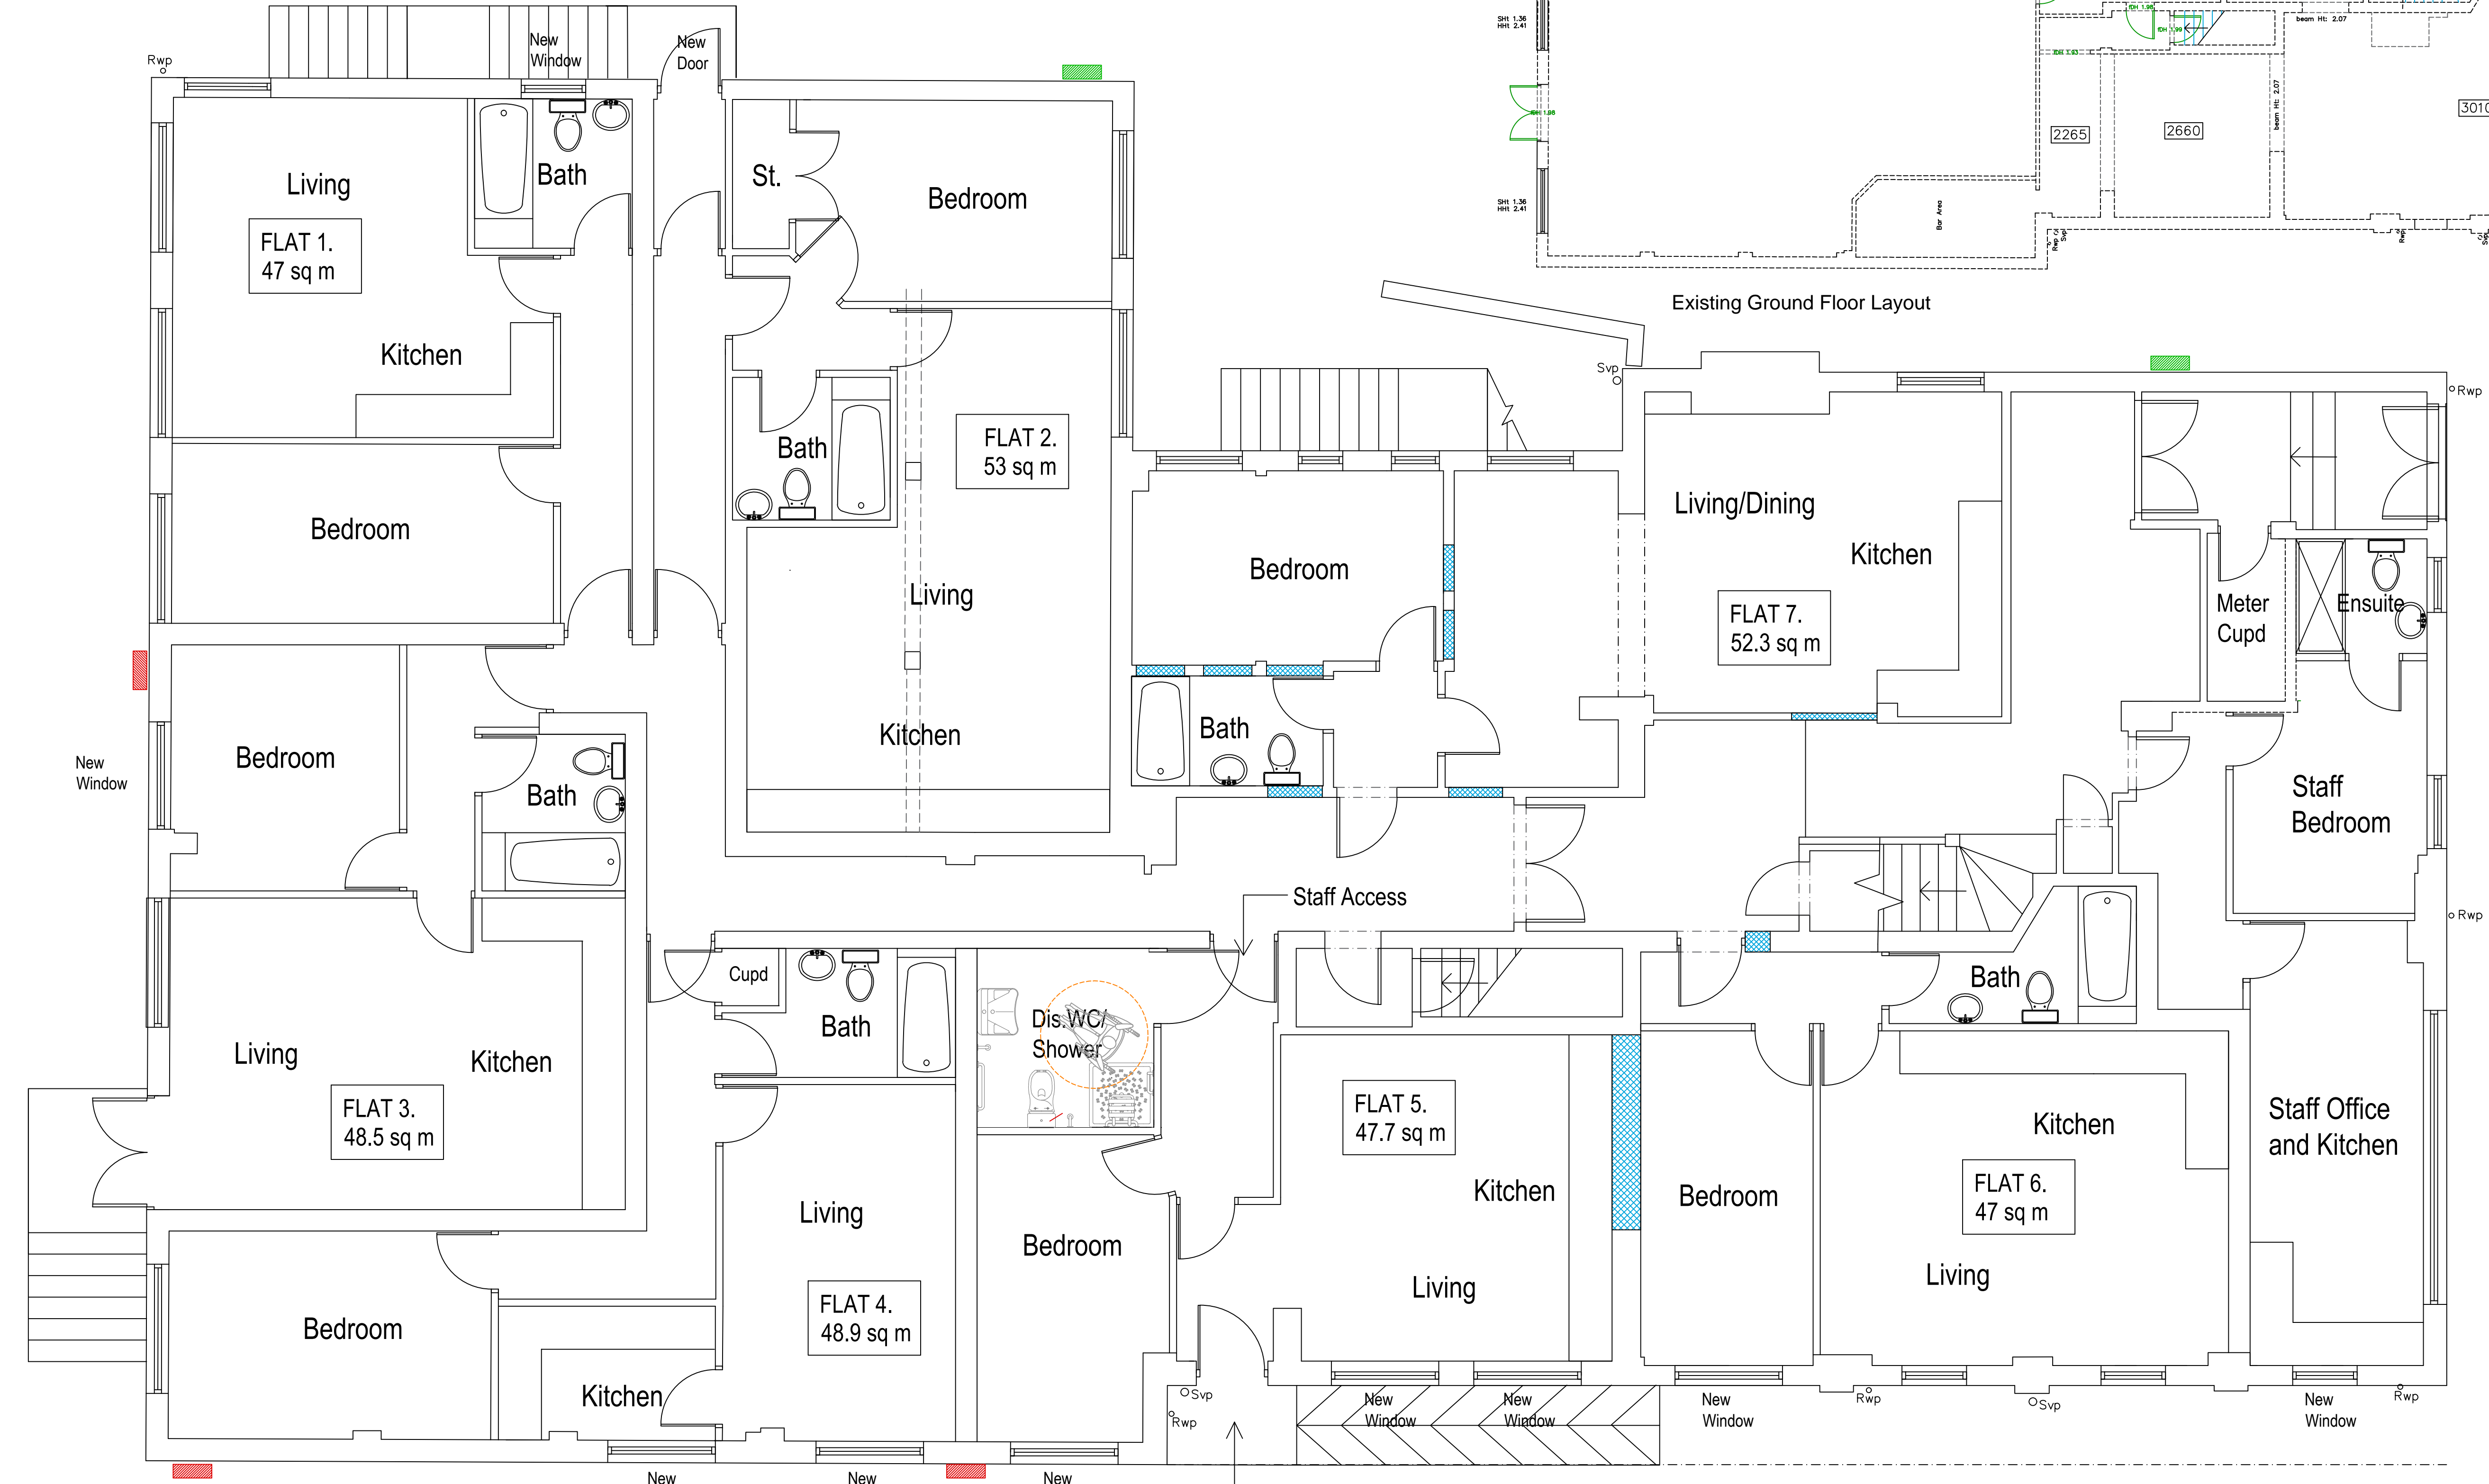

All dimensions must be checked on site and not scaled from this drawing
© copyright

- RSPB Cabin Nest Box (Slate Grey)
- 1FF Schwegler Bat Box with built-in wooden rear panel

Existing Ground Floor Layout

Proposed Ground Floor Layout

Date	Revisions
16.3.26	Flat 6 area amended
27.2.26	Bird & Bat Boxes amended
26.1.26	Bird & Bat Boxes added

piercy design

Architects ■ Designers ■ Project Managers ■ Planning Supervisors

Drawing Title
Existing & Proposed Ground Floor Layout Plans

Status
Planning

Date
June 2025

Scale
1:50/1:100 @ A1

Drawn
H.P.

Checked

Approved

Drg No.
2025-12/P02