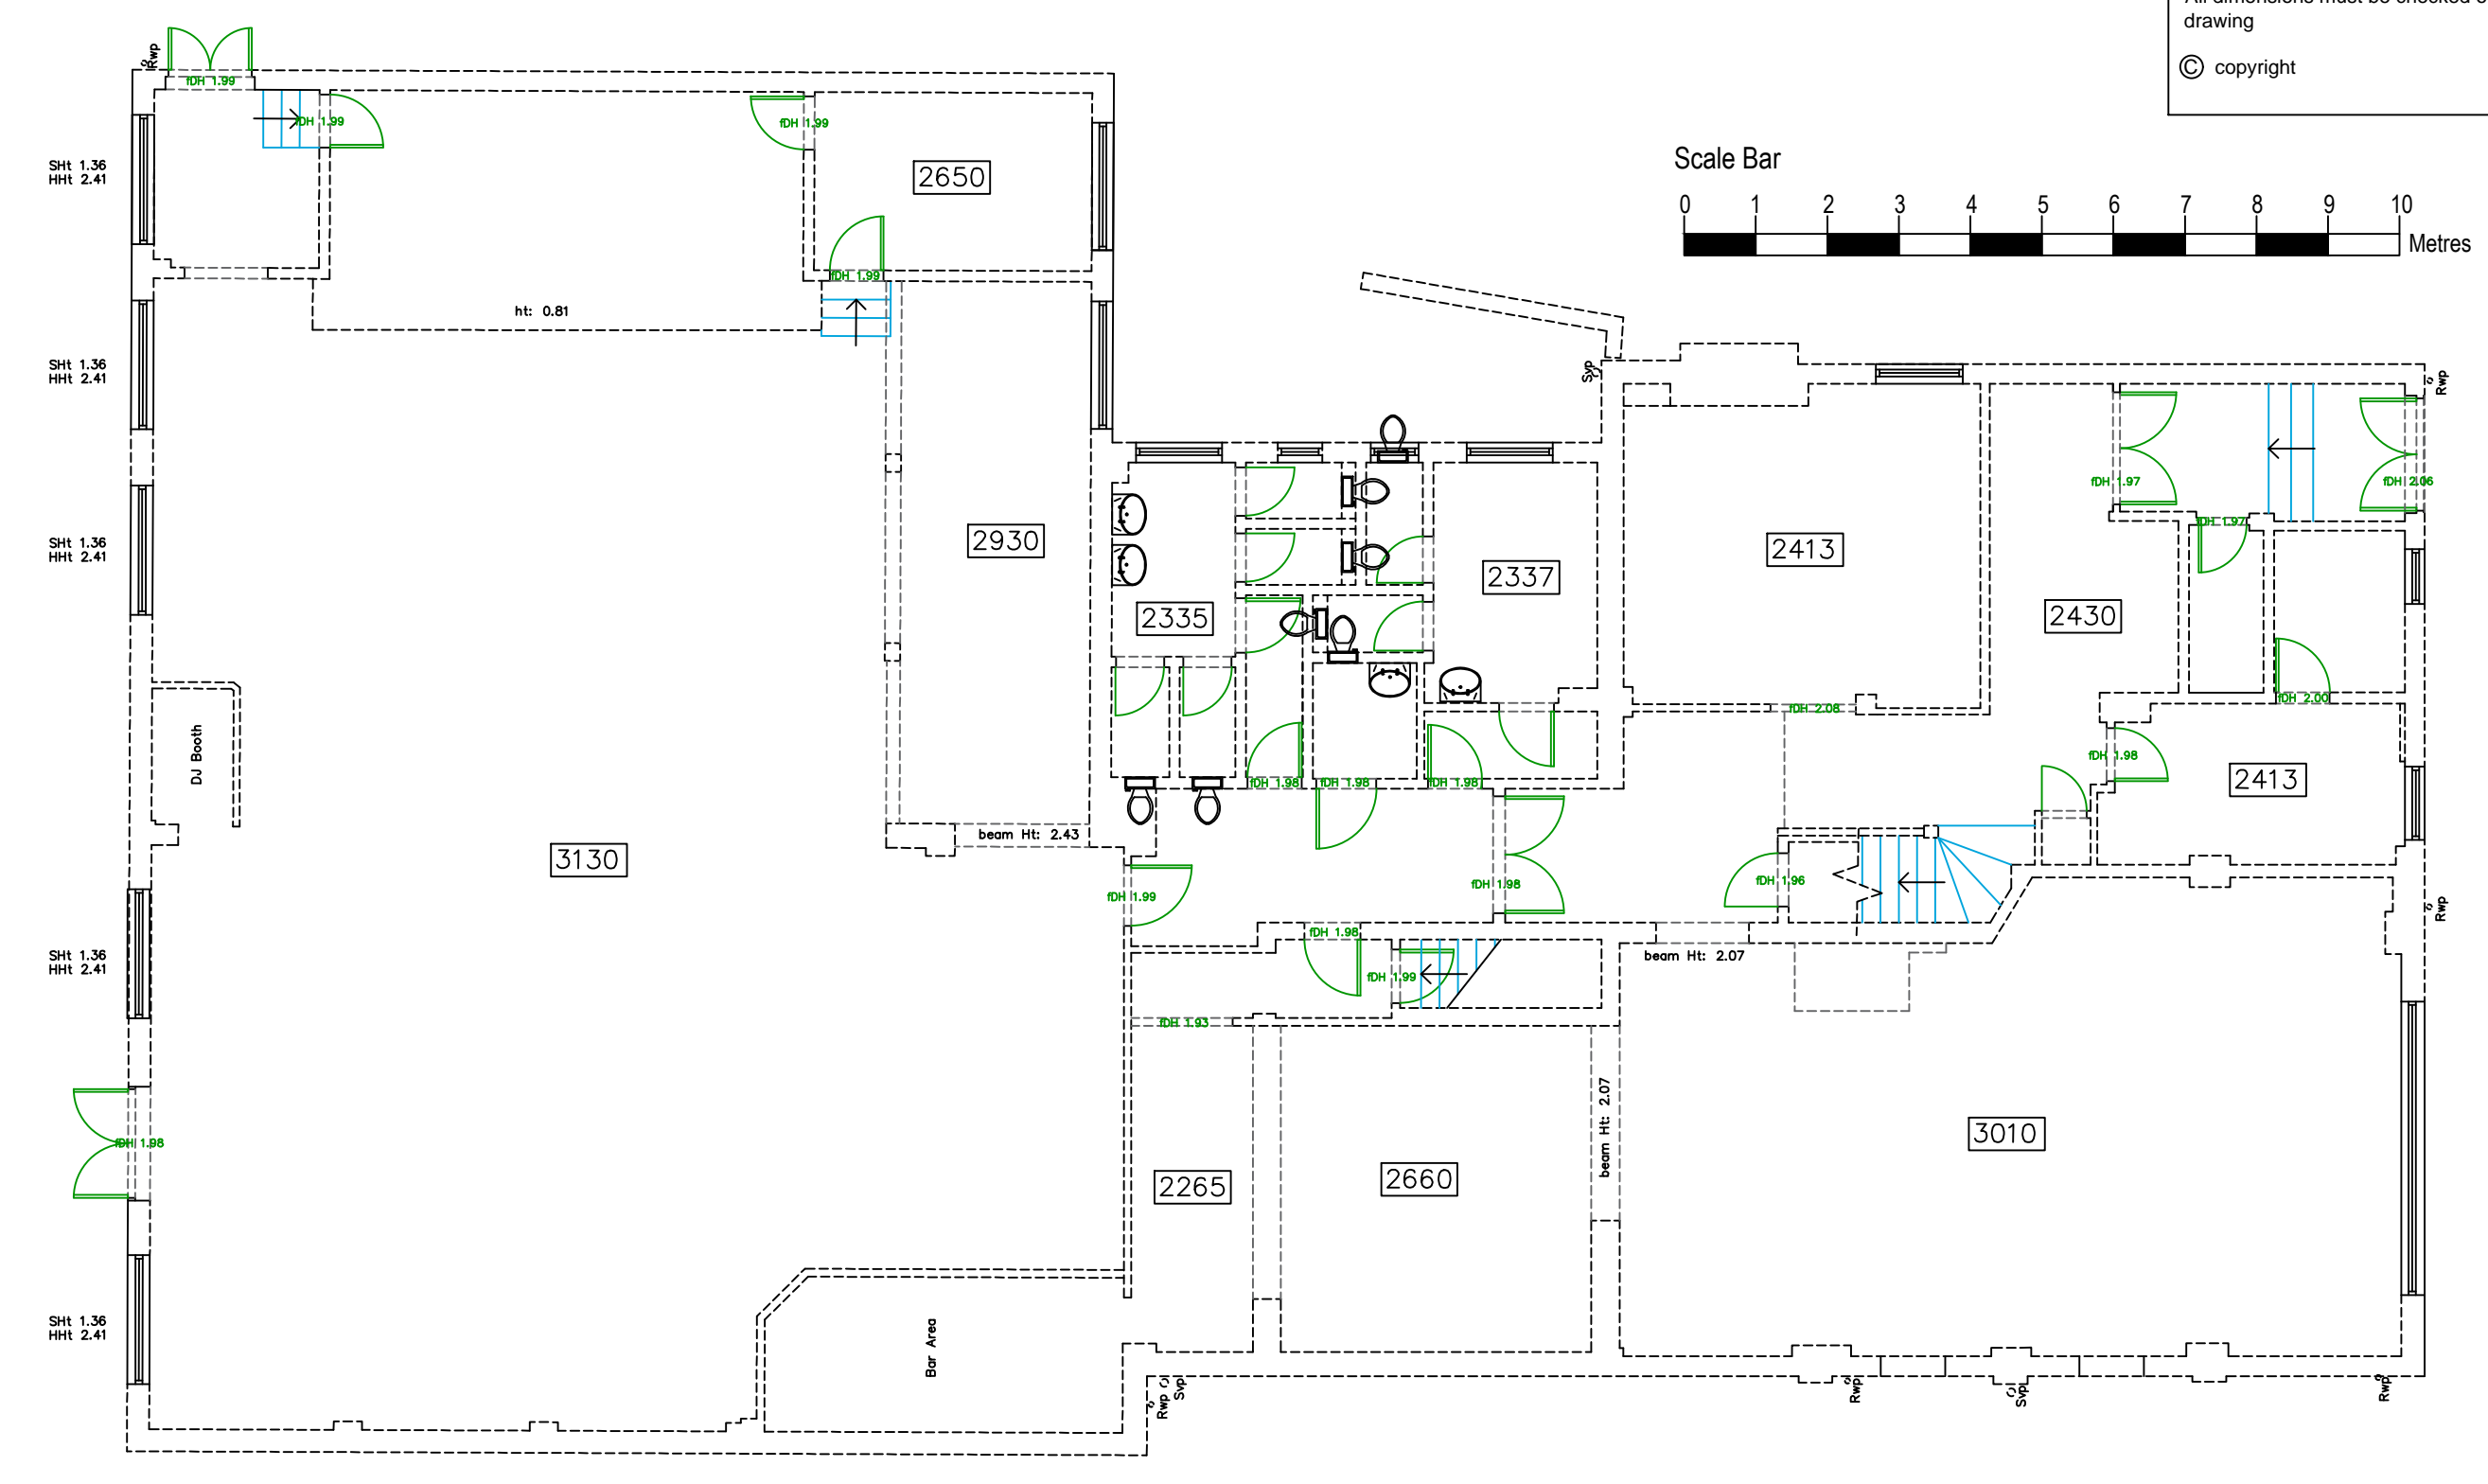

All dimensions must be checked on site and not scaled from this drawing
© copyright

- RSPB Cabin Nest Box (Slate Grey)
- 1FF Schwegler Bat Box with built-in wooden rear panel

Existing Ground Floor Layout

Proposed Ground Floor Layout

Date	Revisions
16.3.26	Flat 6 area amended
27.2.26	Bird & Bat Boxes amended
26.1.26	Bird & Bat Boxes added

piercy design

Architects ■ Designers ■ Project Managers ■ Planning Supervisors

Drawing Title
Existing & Proposed Ground Floor Layout Plans

Status
Planning

Date
June 2025

Scale
1:50/1:100 @ A1

Drawn
H.P.

Checked

Approved

Drg No.
2025-12/P02