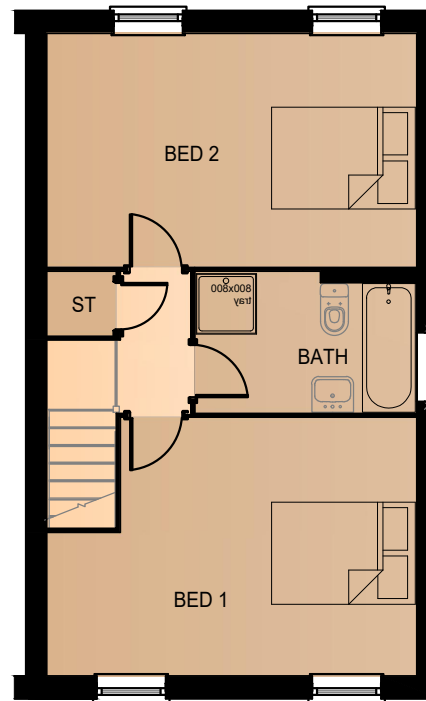

GROUND FLOOR PLAN

FIRST FLOOR PLAN

Revision notes:		
Rev:	Date:	Notes:
..	..	..

Revision notes:		
Rev:	Date:	Notes:
..	..	..

Revision notes:		
Rev:	Date:	Notes:
..	..	..

<b>Date:</b> 18.08.2023
<b>Scale @ A3:</b> 1:100
<b>Drawn By:</b> CD

<b>Project:</b> The Edinburgh - Planning (op)
<b>Drawing Number:</b> 2020/20/13
<b>Revision:</b> -

**OrionHomes**  
SO GOOD TO COME HOME TO  
Unit 5, Benton Office Park, Bennett Avenue,  
Horbury, Wakefield, WF4 5RA, Tel: 01924 831030