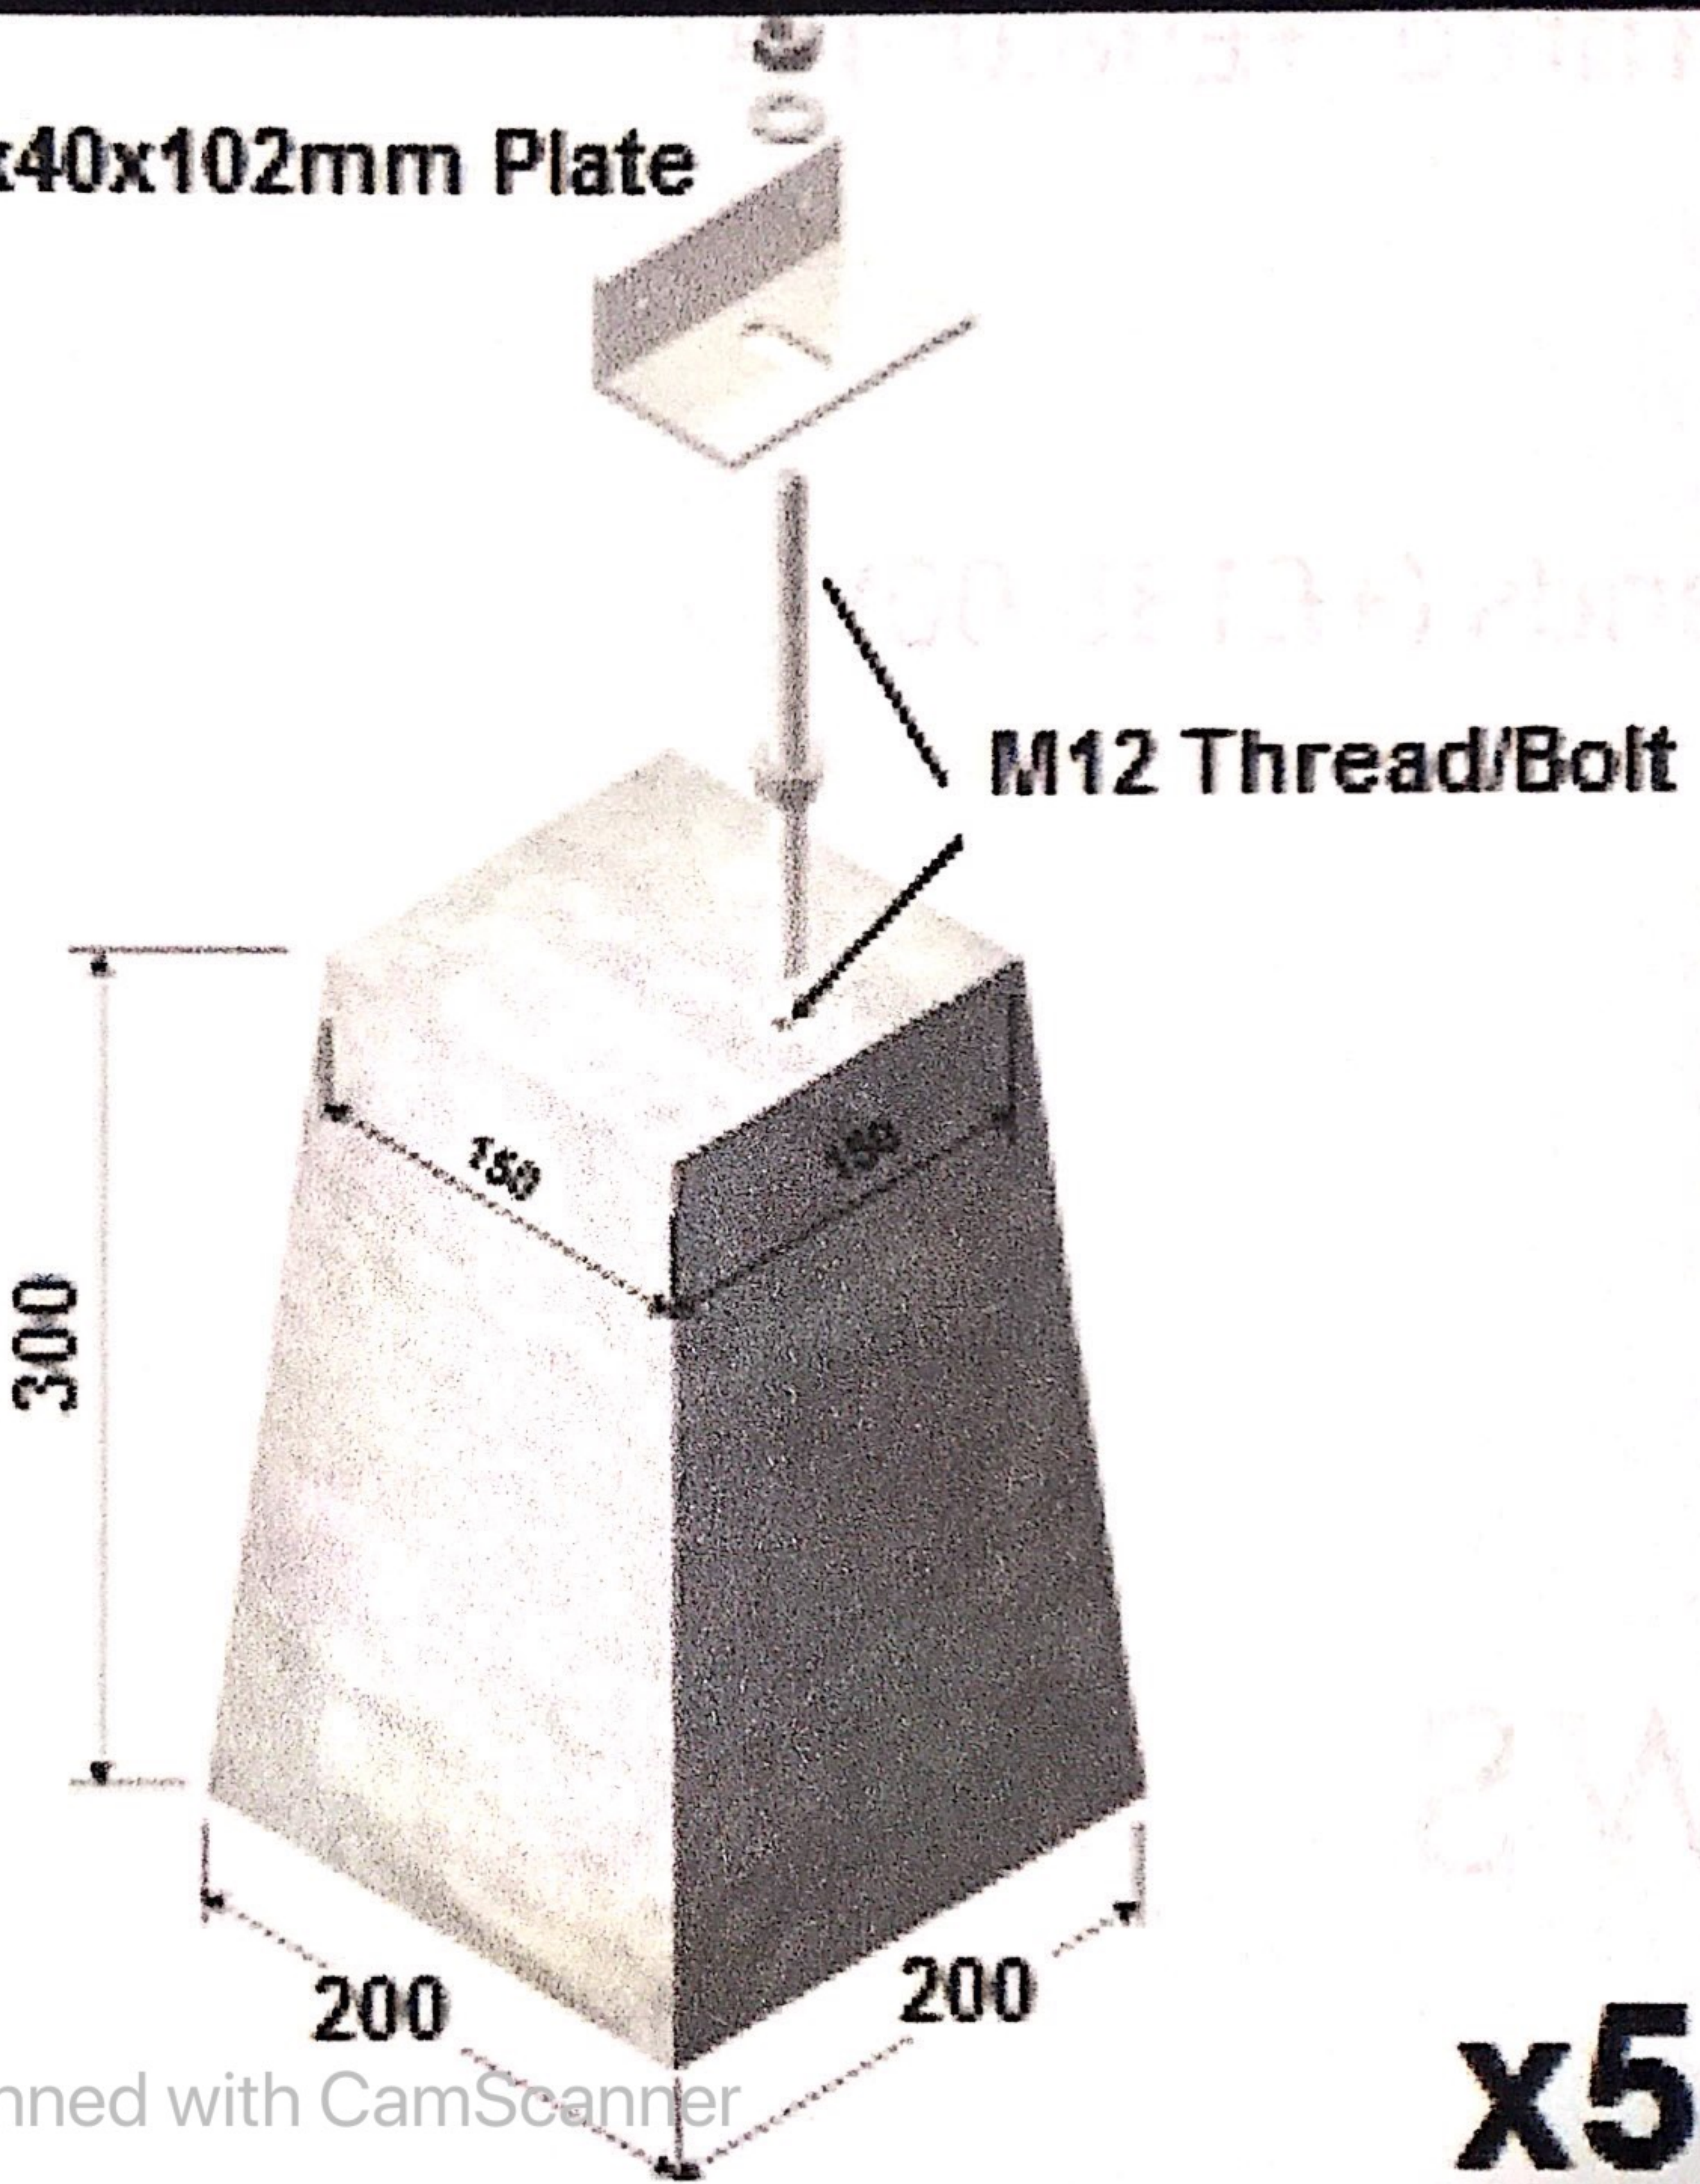

60x40x102mm Plate

M12 Thread/Bolt

300

150

150

200

200

x5