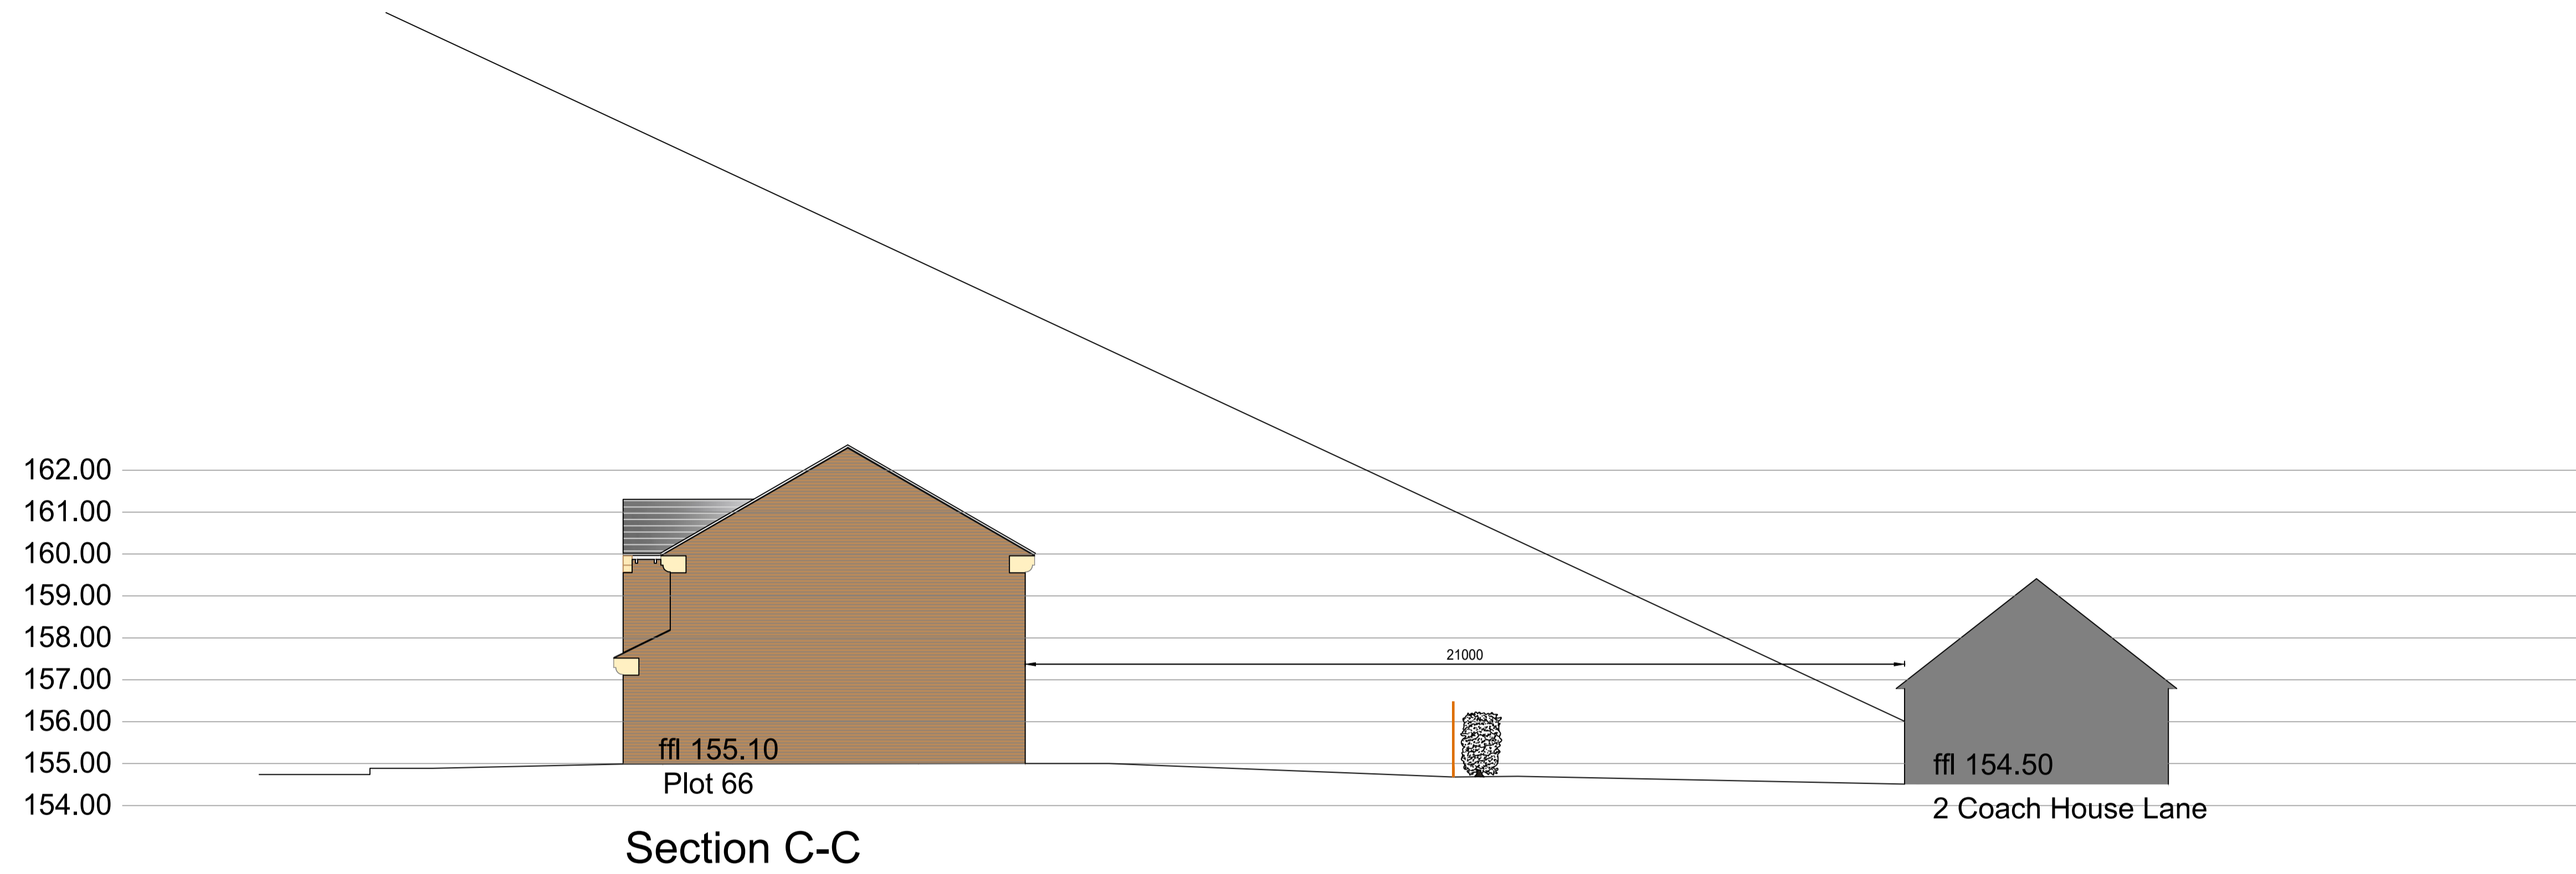

Mount Vernon Road, Barnsley - Site Sections

Revision notes:		
Rev:	Date:	Notes:
A	03.07.19	Amended to suit revised ffls/External works drawing - CD
B	29.11.19	House Types and plot numbers amended to suit revised Site Layout - CD

Revision notes:		
Rev:	Date:	Notes:
..

Revision notes:		
Rev:	Date:	Notes:
..

Date:	13.11.18
Scale @ A1:	1:100
Drawn By:	CD

Project:	Mount Vernon Road, Barnsley
Drawing Number:	Site Sections - 2 2019/113
Revision:	B