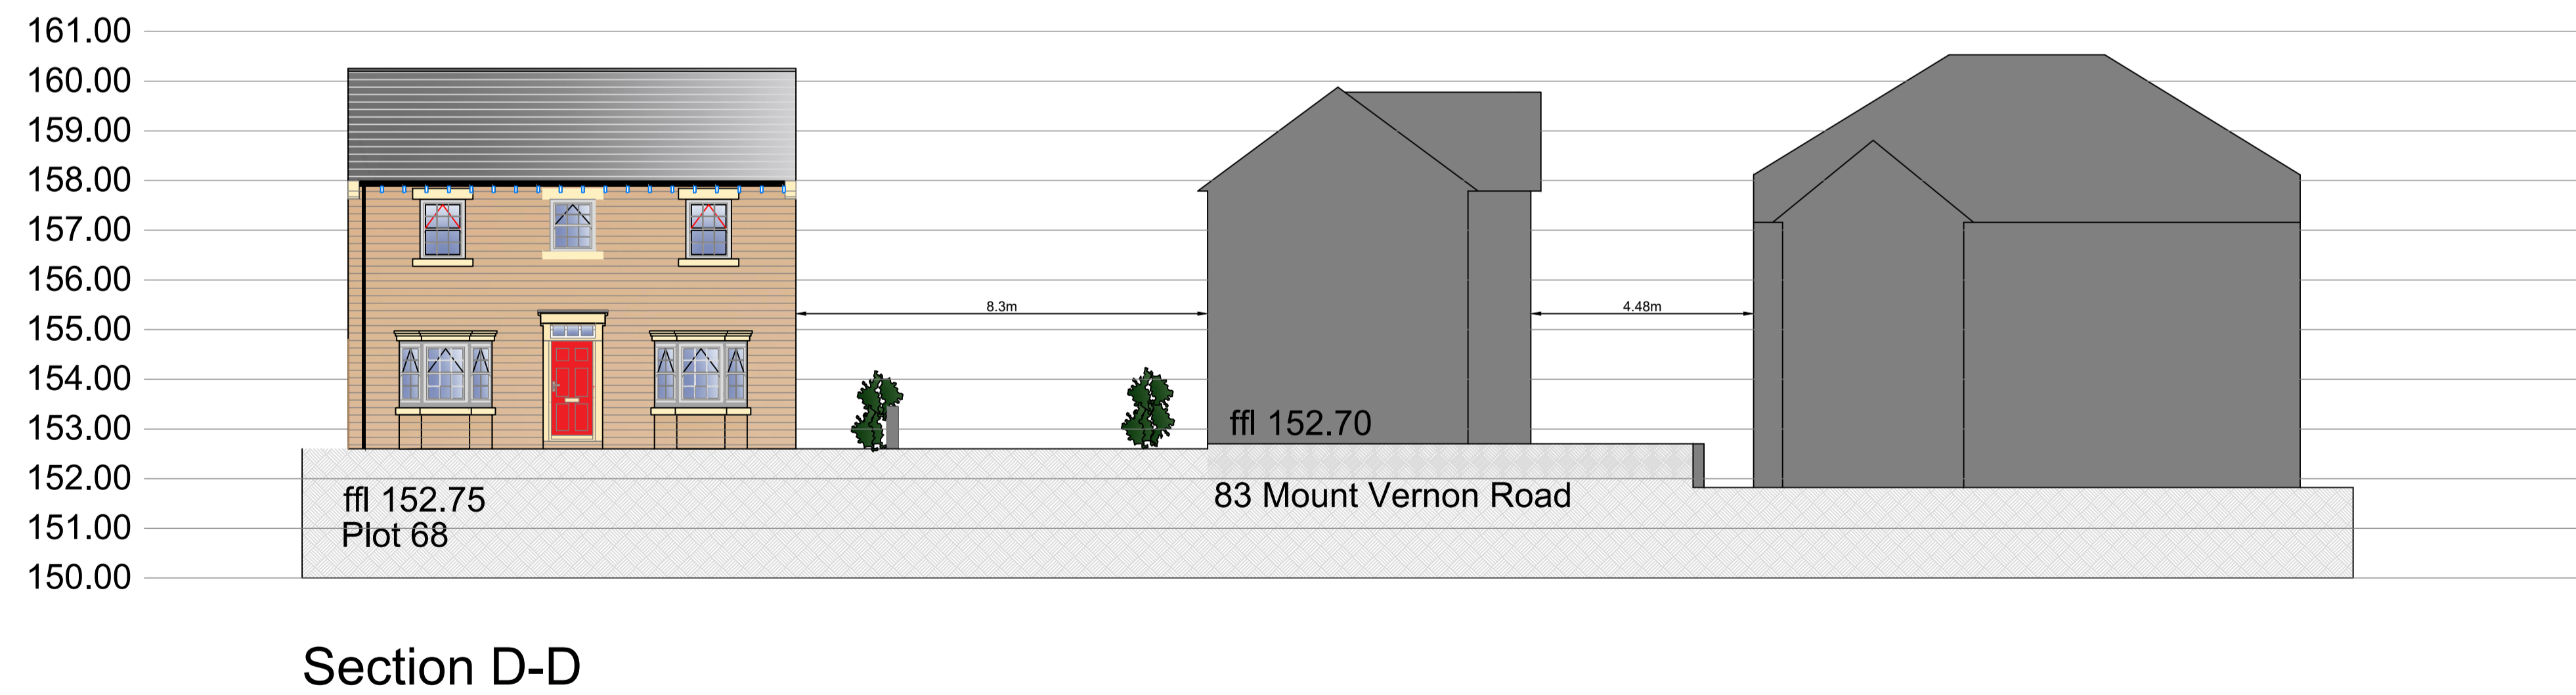

Mount Vernon Road, Barnsley - Site Sections

Revision notes:		
Rev:	Date:	Notes:
A	03.07.19	Amended to suit revised ffls/External works drawing - CD
B	29.11.19	House Types and plot numbers amended to suit revised Site Layout - CD

Revision notes:		
Rev:	Date:	Notes:
..

Revision notes:		
Rev:	Date:	Notes:
..

Date:	13.11.18
Scale @ A1:	1:100
Drawn By:	CD

Project:	Mount Vernon Road, Barnsley
Drawing Number:	Site Sections - 2 2019/113
Revision:	B