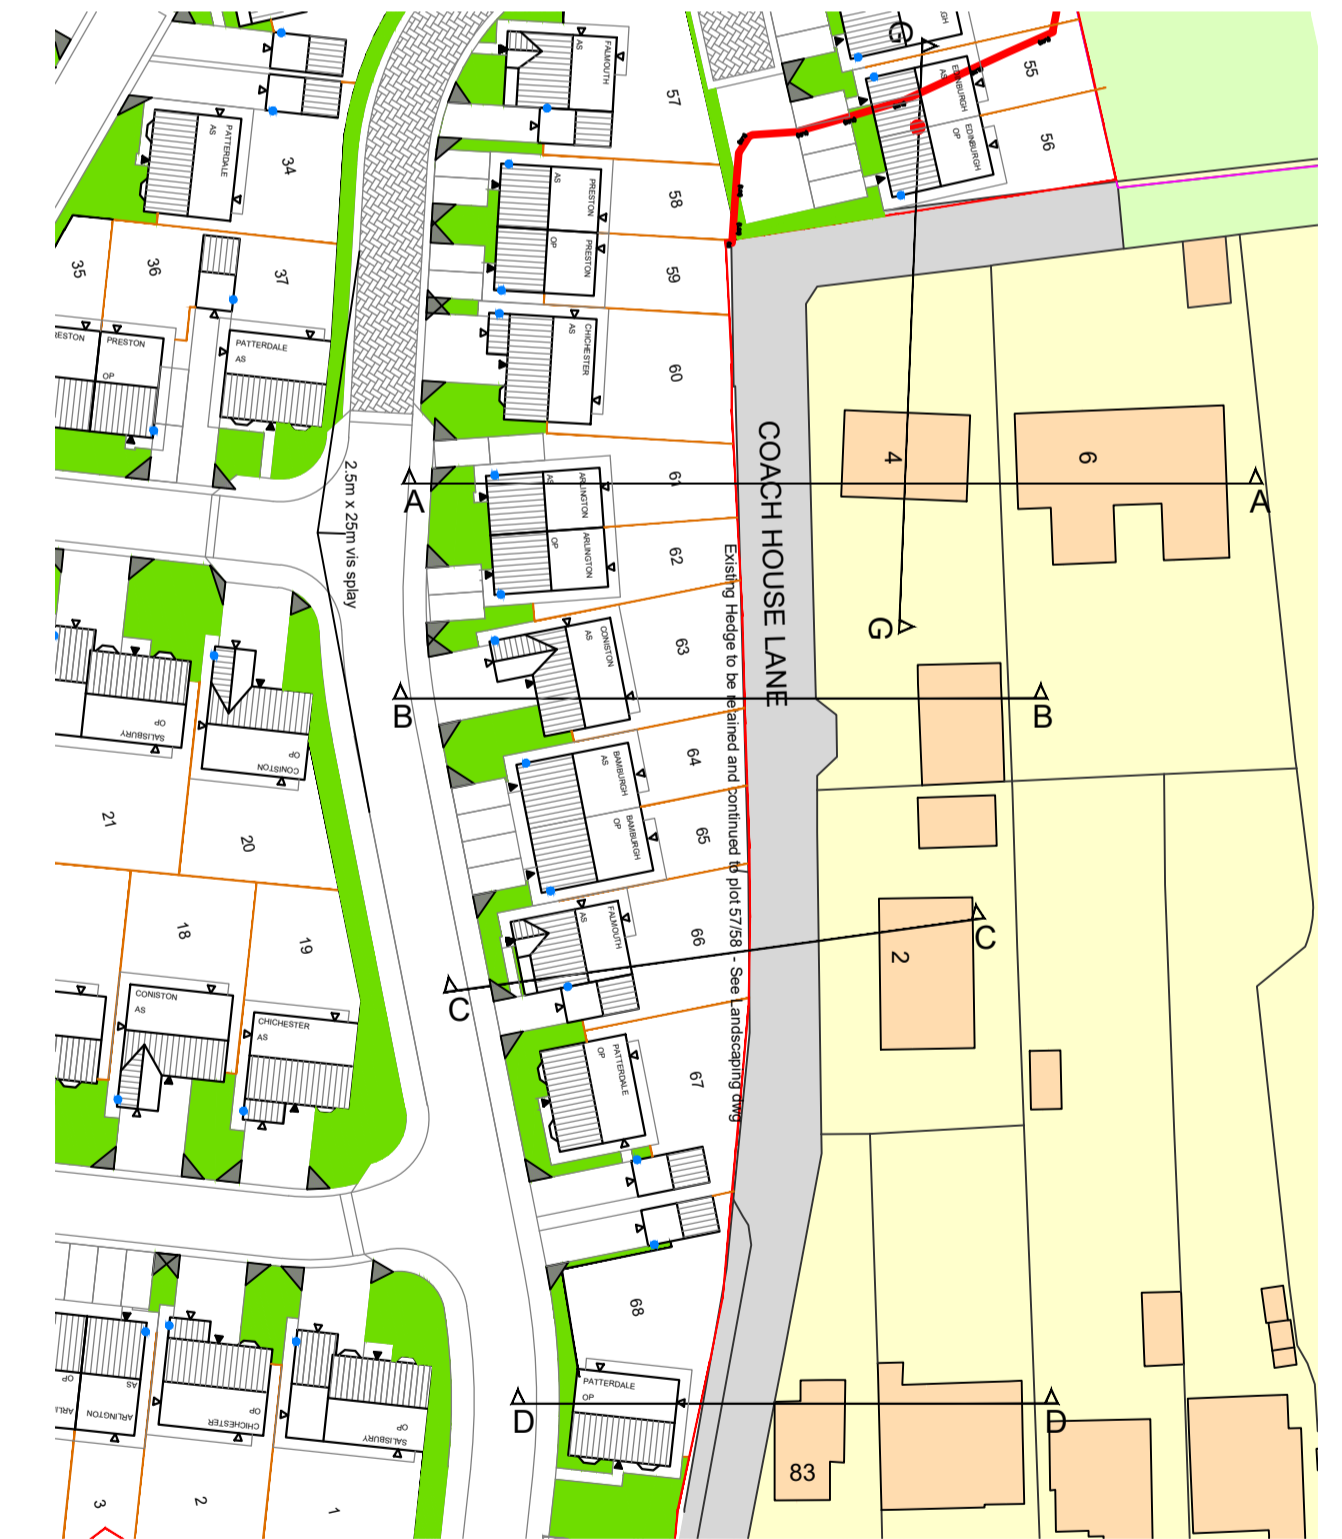

Mount Vernon Road, Barnsley - Site Sections

Revision notes:		
Rev:	Date:	Notes:
A	03.07.19	Amended to suit revised ffls/External works drawing - CD
B	29.11.19	House Types and plot numbers amended to suit revised Site Layout - CD

Revision notes:		
Rev:	Date:	Notes:
..

Revision notes:		
Rev:	Date:	Notes:
..

Date:	13.11.18
Scale @ A1:	1:100
Drawn By:	CD

Project:	Mount Vernon Road, Barnsley
Drawing Number:	Site Sections - 2 2019/113
Revision:	B