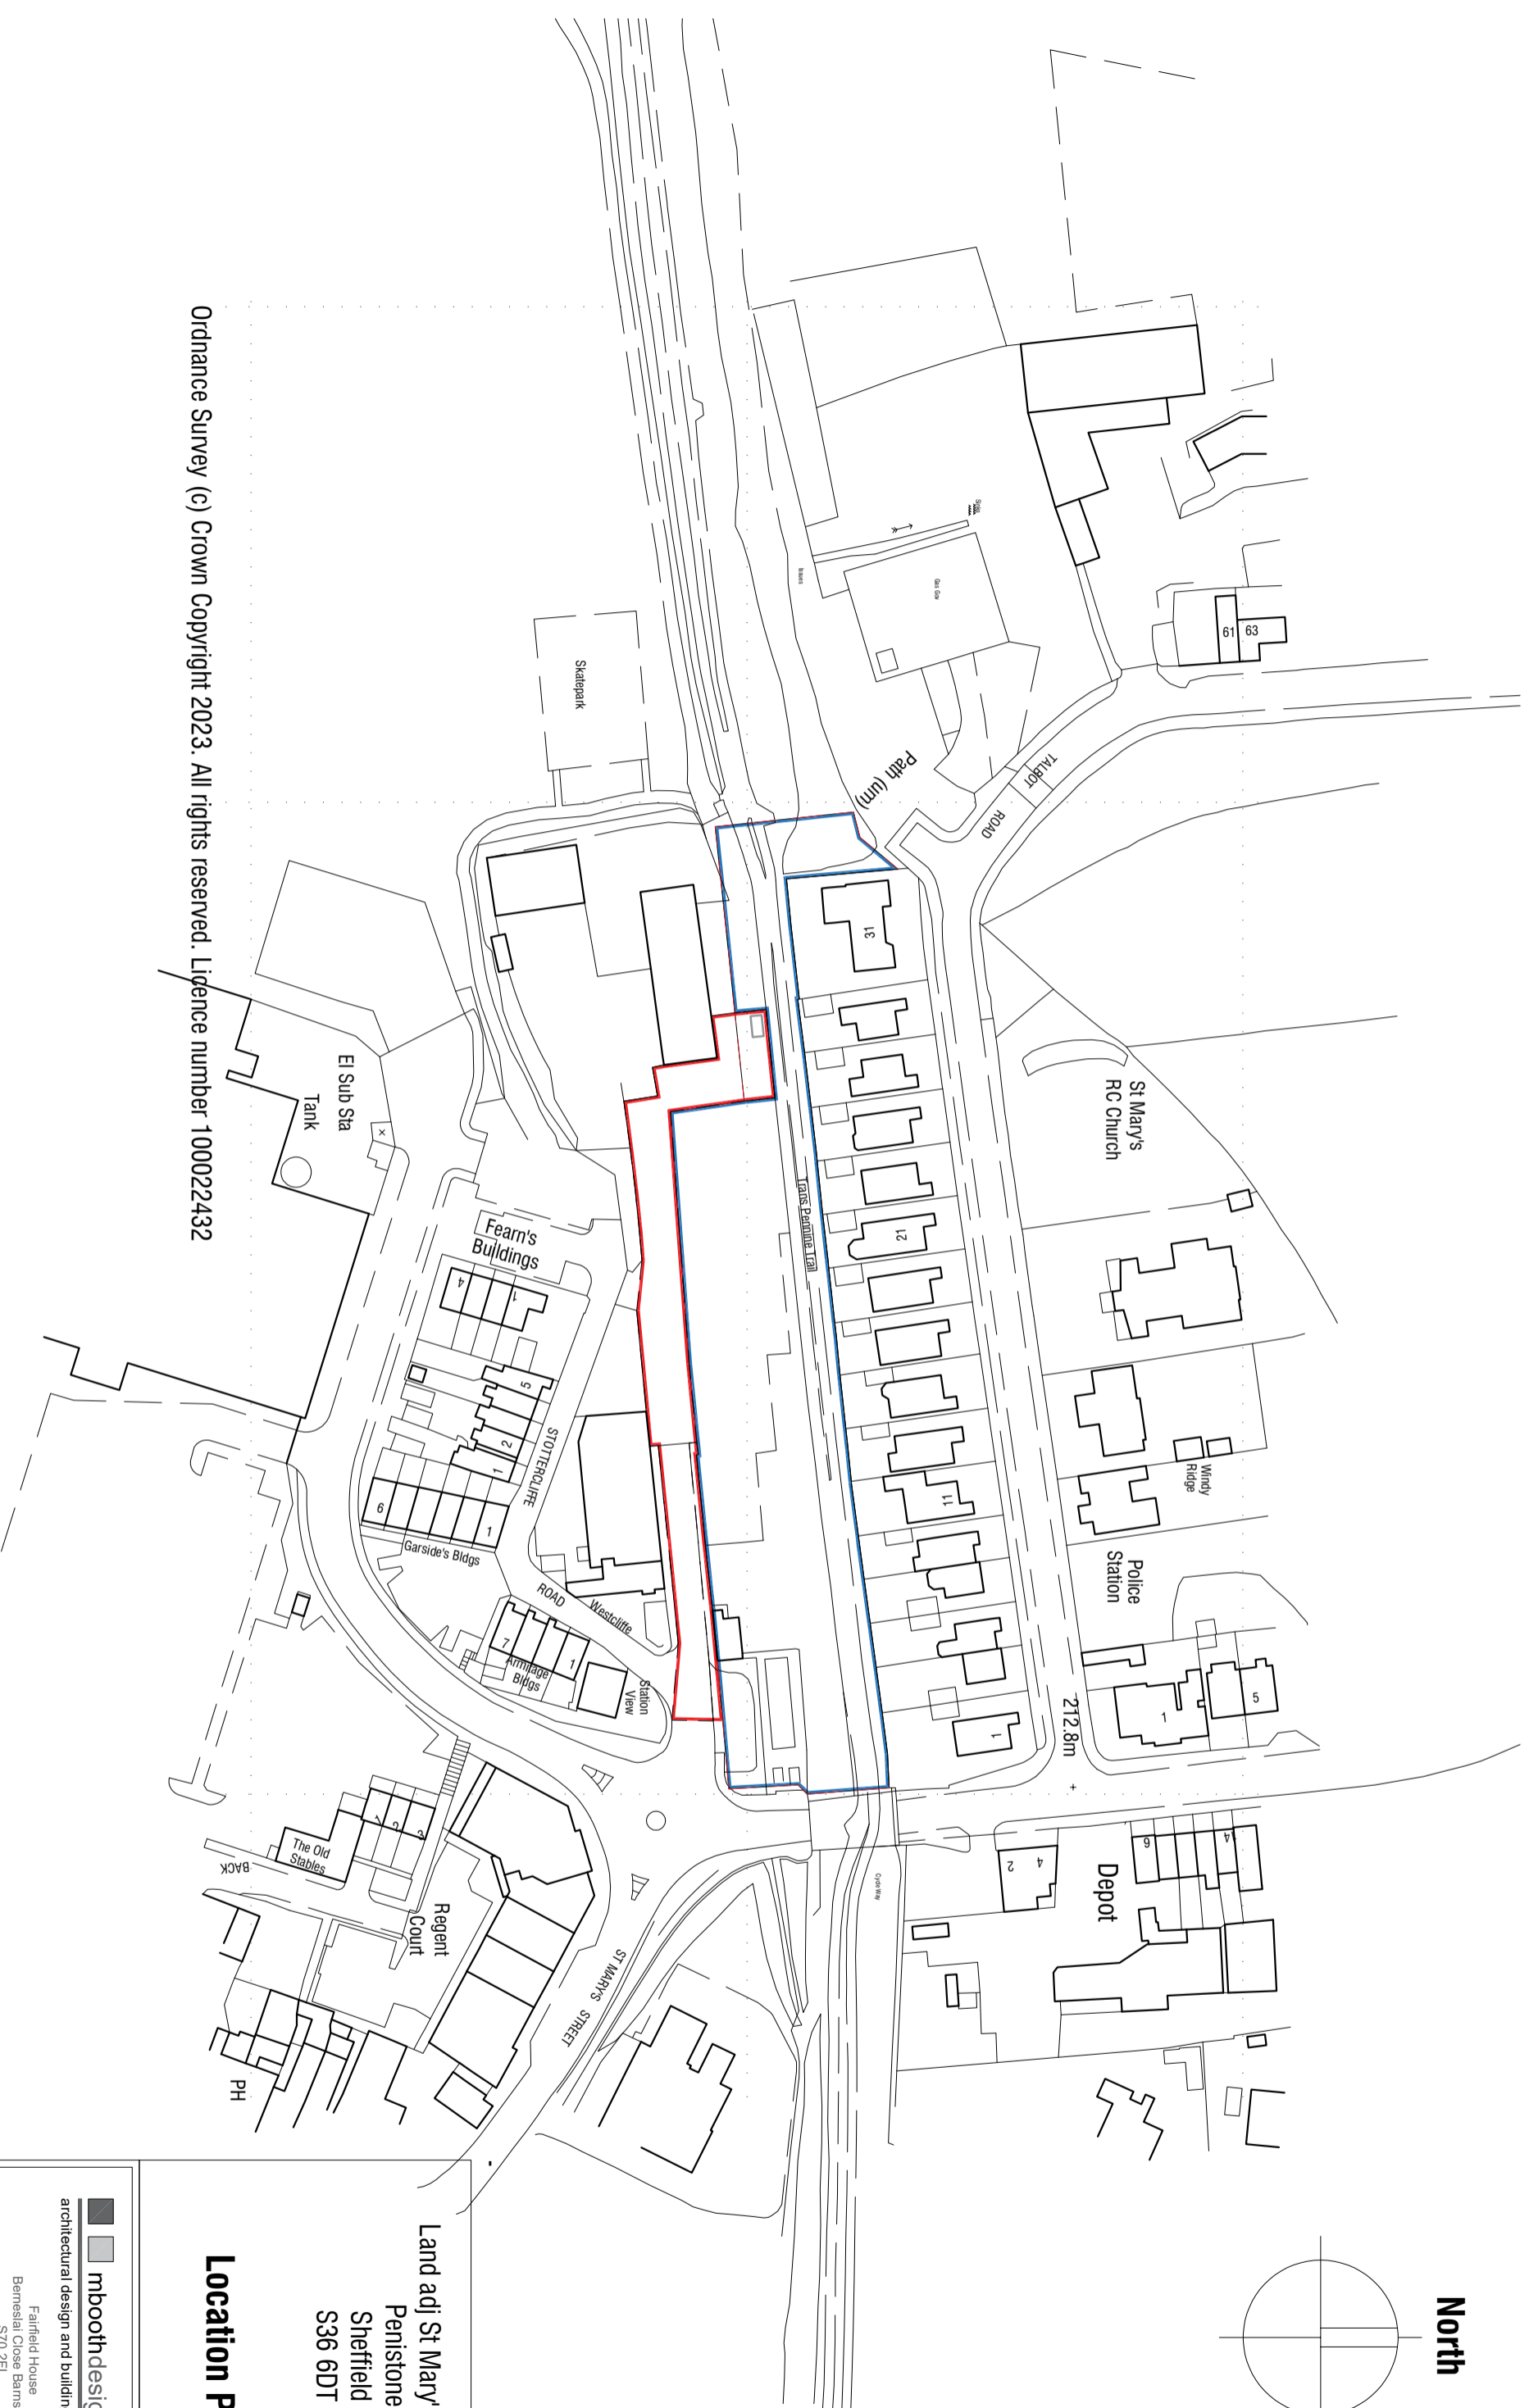

North

Ordnance Survey (c) Crown Copyright 2023. All rights reserved. Licence number 100022432

Land adj St Mary's Street
Penistone
Sheffield
S36 6DT

Location Plan

 **mboothdesign**
architectural design and building consultants

Fairfield House
Barnesial Close Barnsley
S70 2FL
Tel: 07881898300
E: mark@mboothdesign.co.uk

Scale	1:1250 @ A3	Drawn	MJB
Date	April 2026	Ref.	23.03
Dwg No.	035	Rev.	
0cm	2cm	4cm	

Copyright mboothdesign. All dimensions in millimeters unless otherwise stated. Dimensions for setting out in existing buildings are to be checked and verified on site.