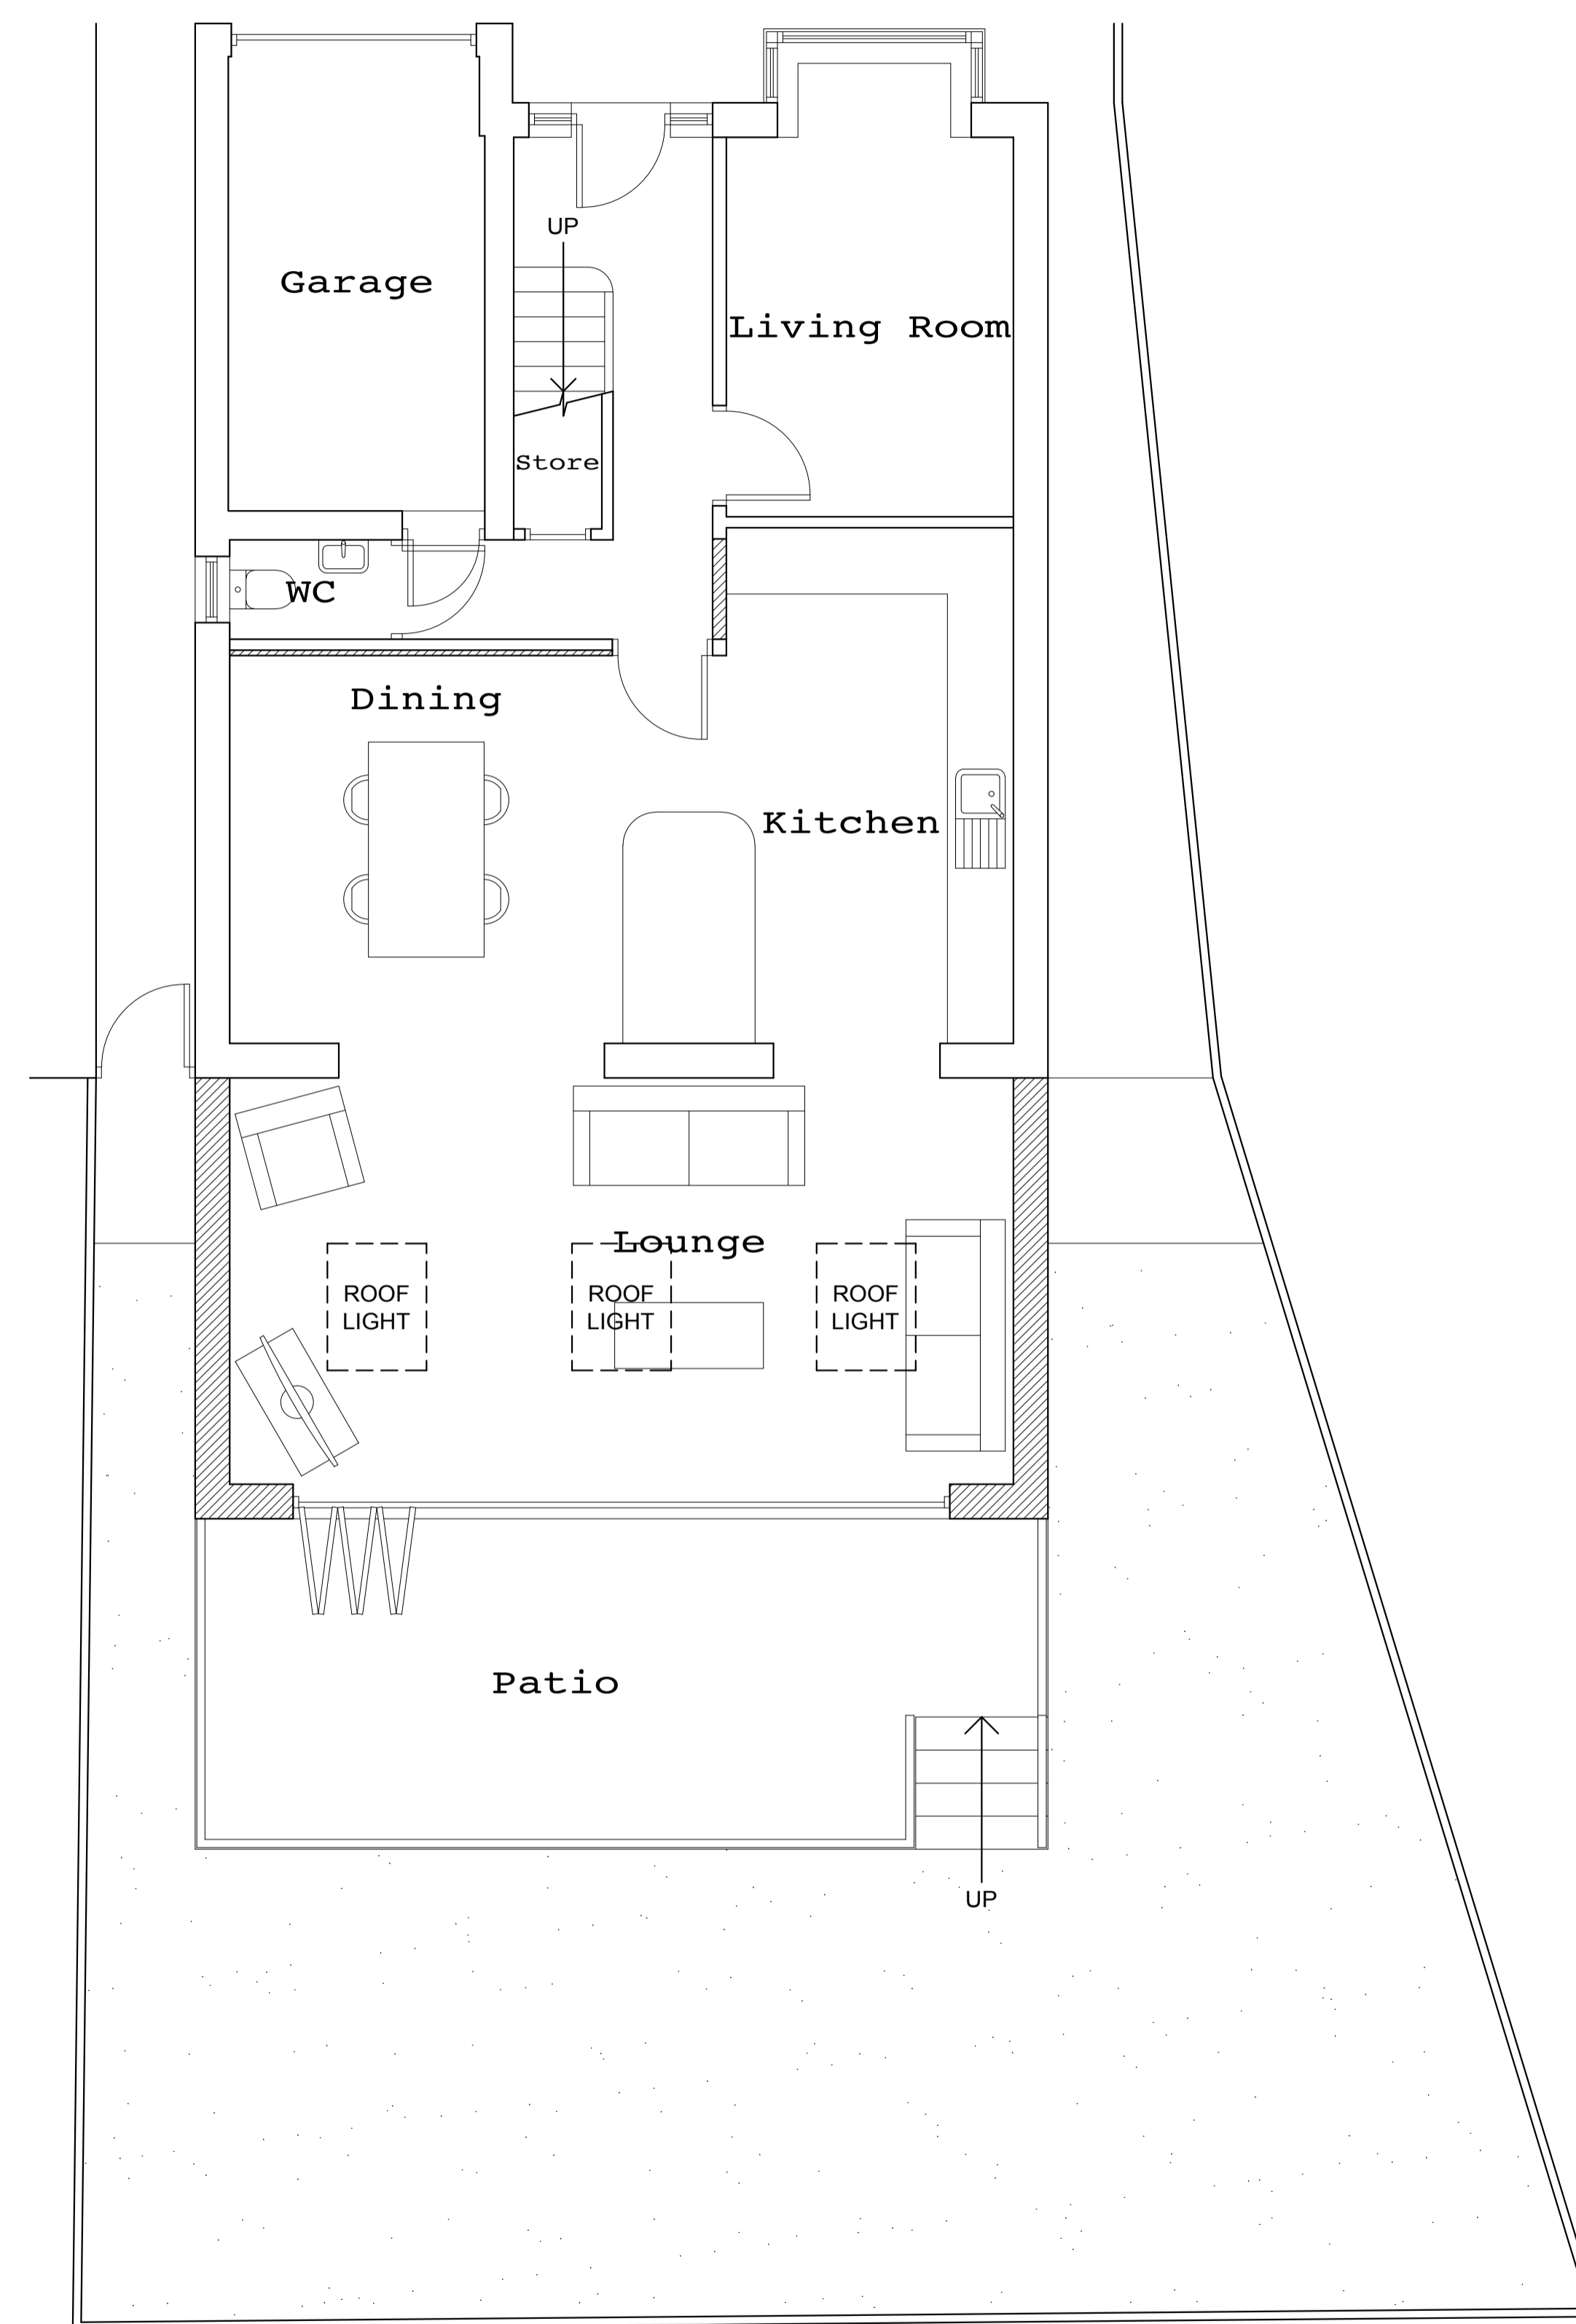

Existing Ground Floor Plan

Proposed Ground Floor Plan

**Arcade
Architecture**

Barnsley, South Yorkshire

www.arcadearchitecture.co.uk
enquiries@arcadearchitecture.co.uk

Client
Laura Wood

Project
Proposed Extension
12 Longdale Croft
Barnsley S71 2QT

Drawing Title
Existing & Proposed Plans

| REV. | Notes | Date |
|------|-------|------|
| * | . | * |
| | | |
| | | |

Scale
1:50 @ A1

Date
25.06.19

| | | |
|------------------|-------------------|-----------|
| Job No. 19-02 | Drawing No. 01 | REV. * |
|------------------|-------------------|-----------|