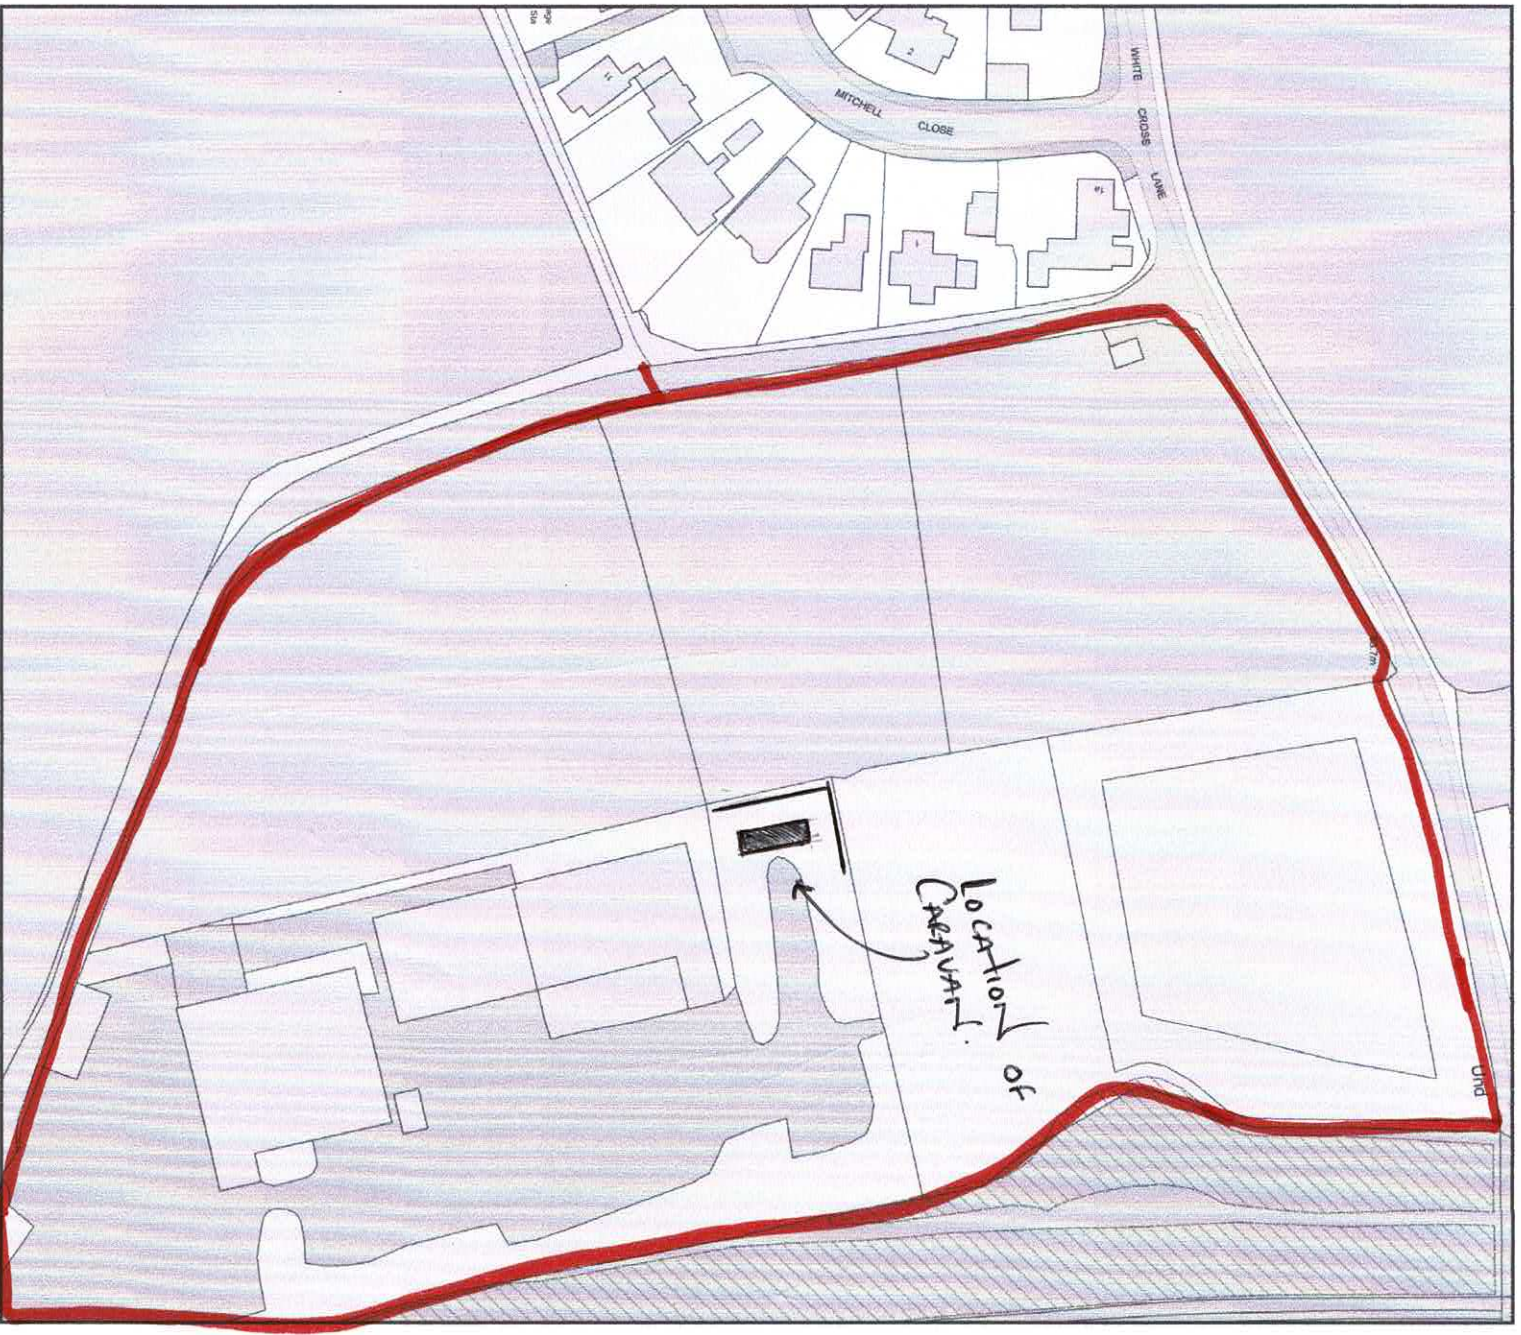

Siting of Static caravan associated with Swaith Villa Lodge farm

Plan Produced for: **Liam Medlam**

Date Produced: 26 Sep 2024

Plan Reference Number: TQRQM24270091002267

Scale: 1:1250 @ A4

Block Plan

Plan Produced for: **Liam Medlam**

Date Produced: 26 Sep 2024

Plan Reference Number: TORQM24270091620760

Scale: 1:500 @ A4