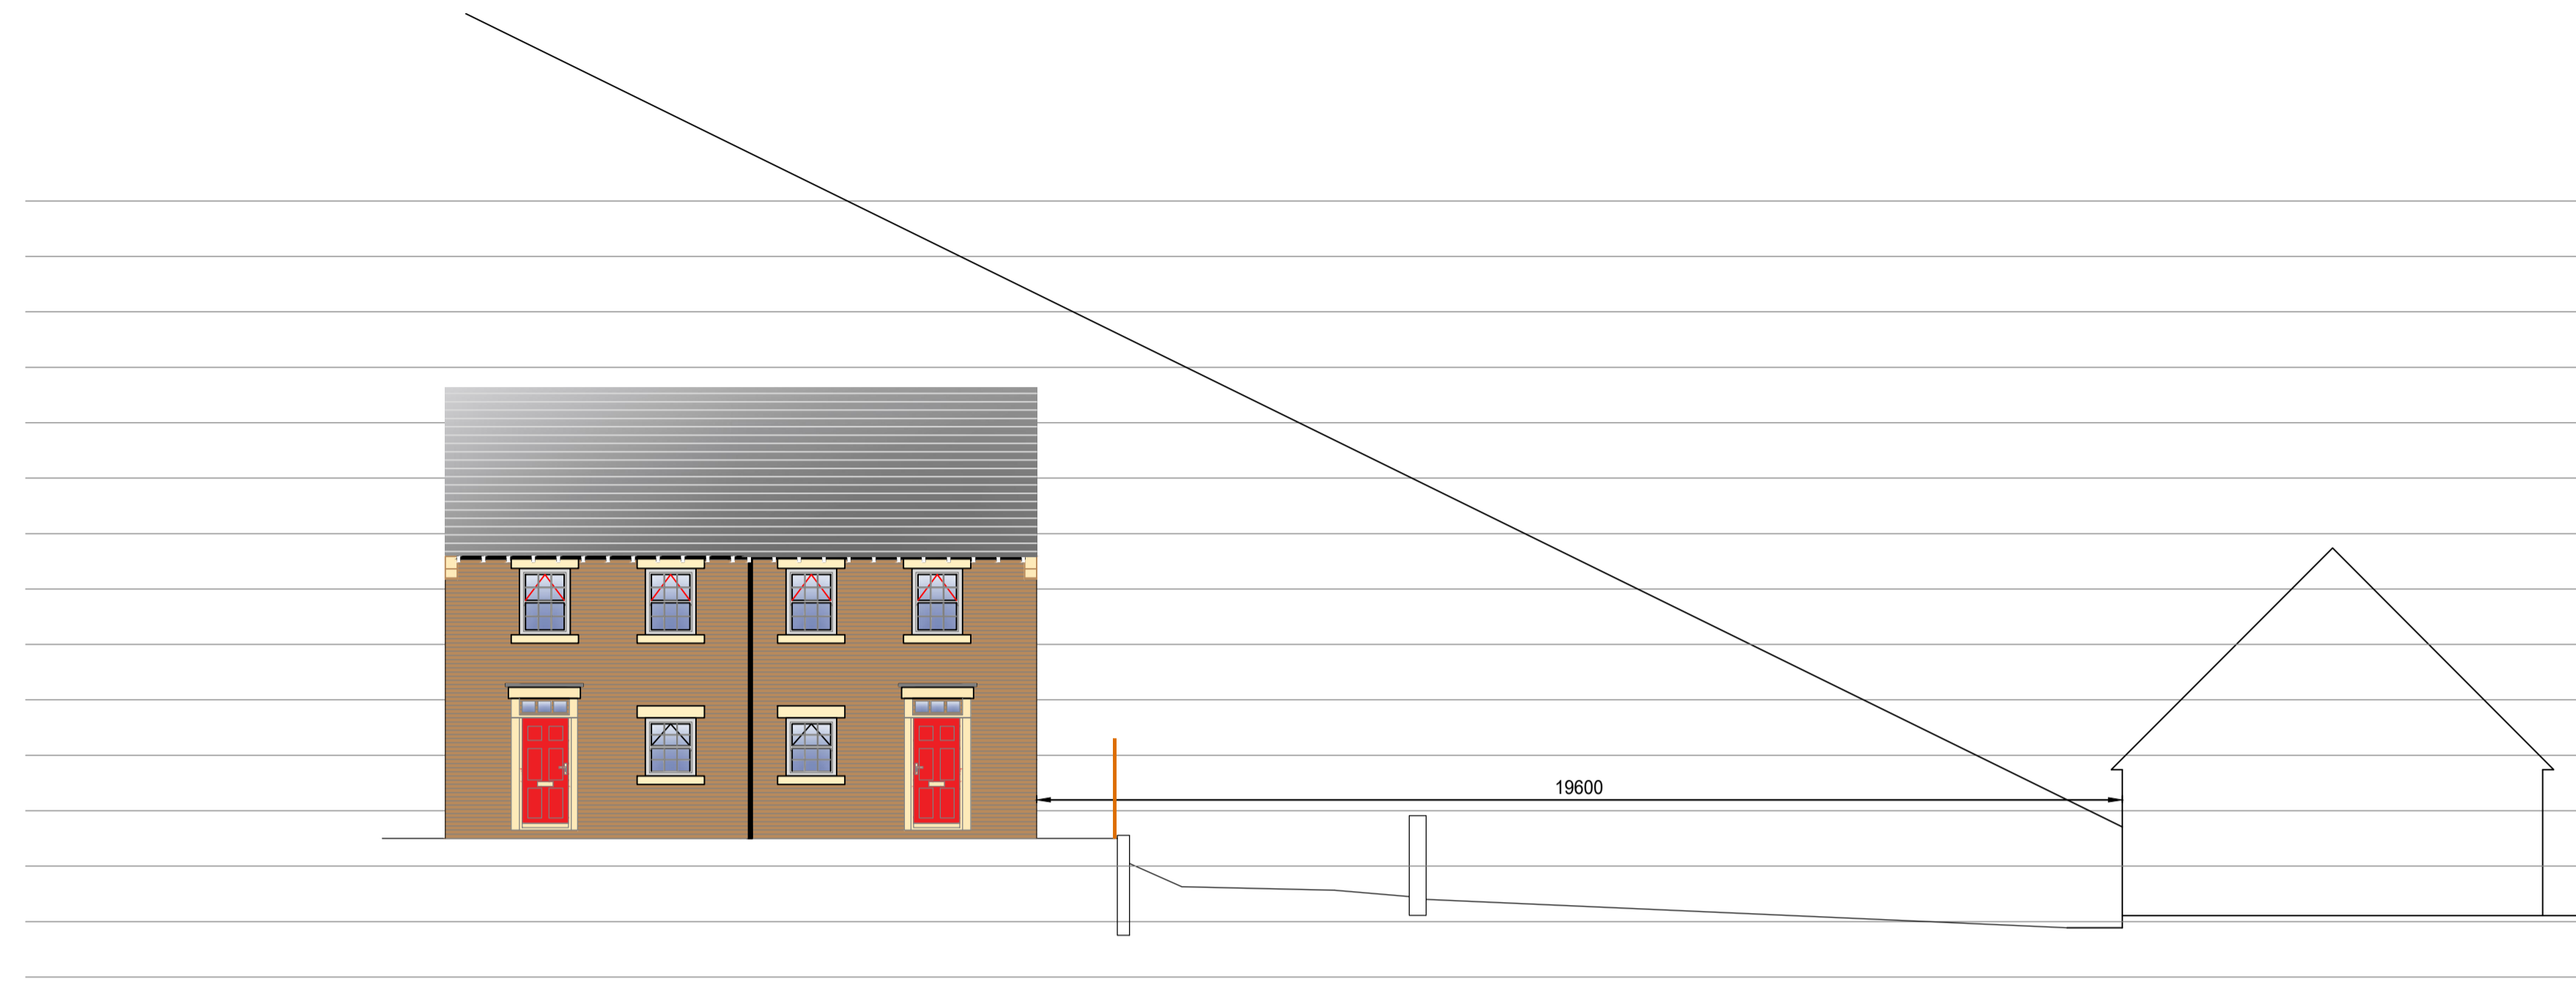

Mount Vernon Road, Barnsley - Site Sections

Revision notes:		
Rev:	Date:	Notes:
A	29.11.19	House Types and plot numbers amended to suit revised Site Layout - CD
B	09.01.20	House Types and plot numbers amended to suit revised Site Layout - CD
C	26.09.23	As built dim added to section - CD

Revision notes:		
Rev:	Date:	Notes:
..

Revision notes:		
Rev:	Date:	Notes:
..

Date: 20.12.18	Project: Mount Vernon Road, Barnsley
Scale @ A1: 1:100	Drawing Number: Site Sections - 4 2019/115
Drawn By: CD	Revision: C