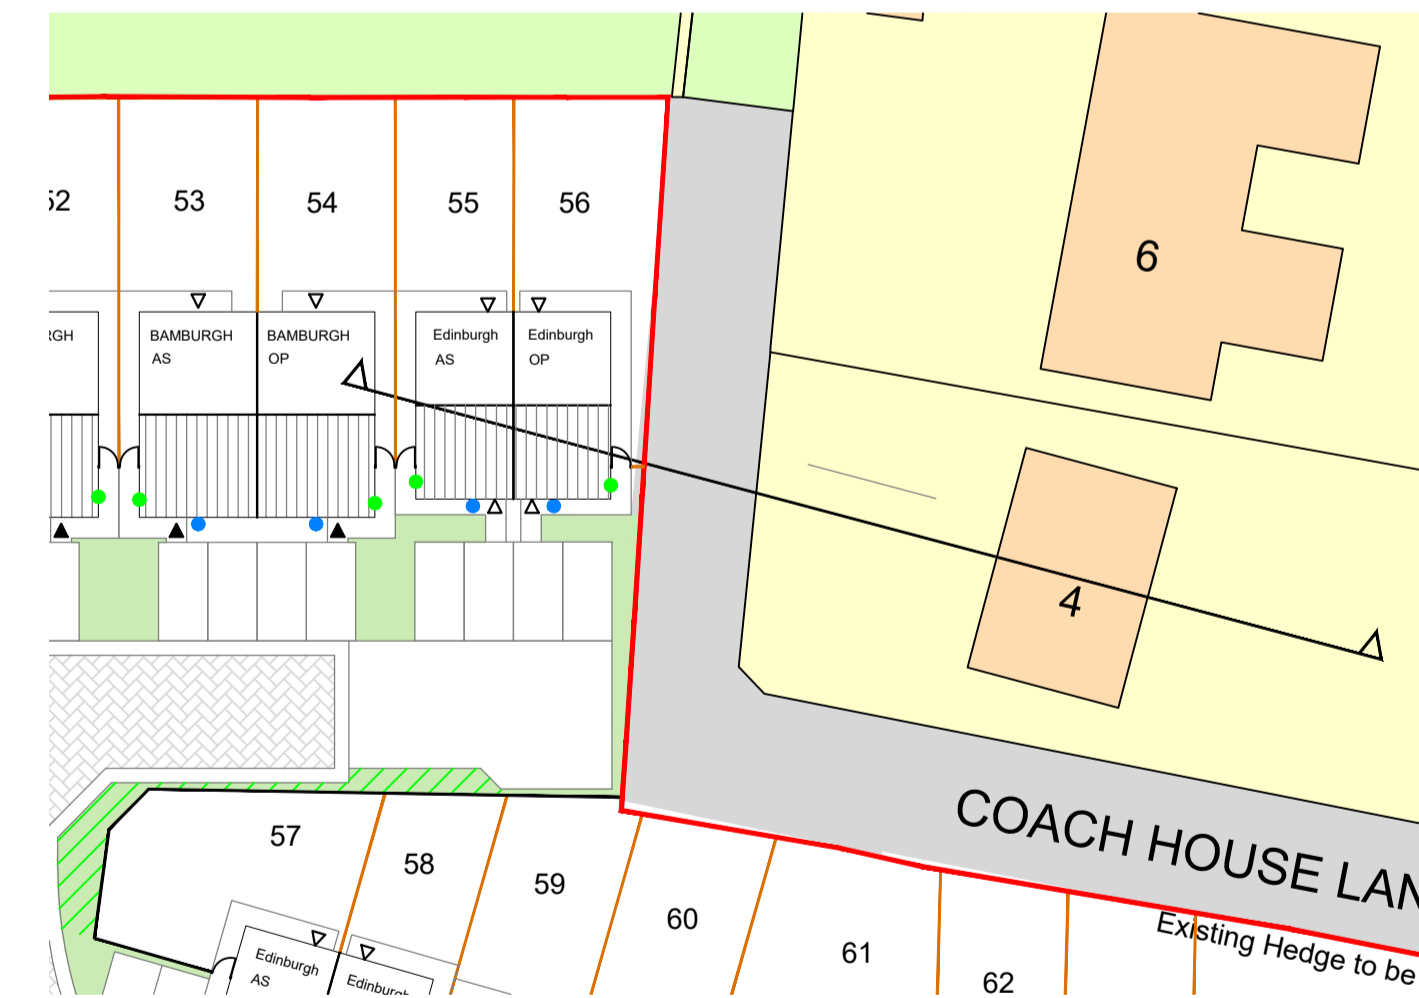

Mount Vernon Road, Barnsley - Site Sections

Revision notes:		
Rev:	Date:	Notes:
A	29.11.19	House Types and plot numbers amended to suit revised Site Layout - CD
B	09.01.20	House Types and plot numbers amended to suit revised Site Layout - CD
C	26.09.23	As built dim added to section - CD

Revision notes:		
Rev:	Date:	Notes:
..

Revision notes:		
Rev:	Date:	Notes:
..

Date: 20.12.18	Project: Mount Vernon Road, Barnsley
Scale @ A1: 1:100	Drawing Number: Site Sections - 4 2019/115
Drawn By: CD	Revision: C