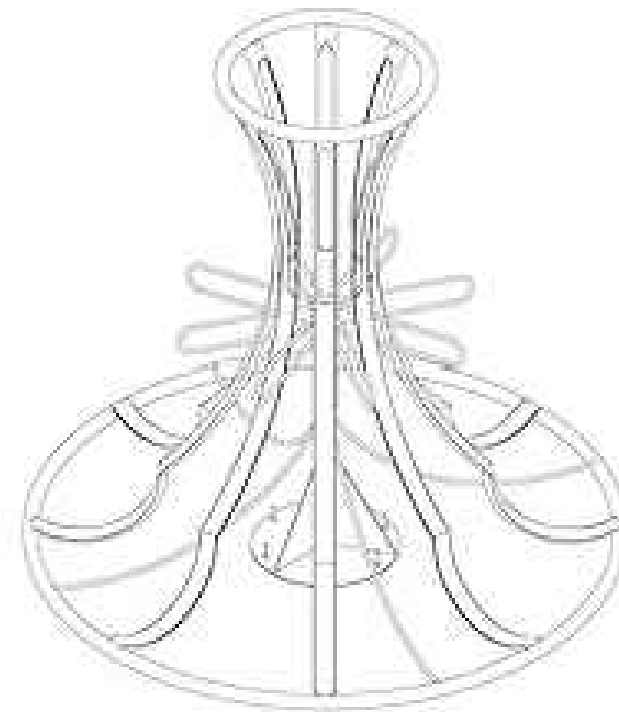

Bike Dock Plan View

Bike Dock Oblique View

Bike Dock Elevation

Proposed Bike Dock covered cycle parking for employees and Sheffield Hoops cycle parking for visitors.