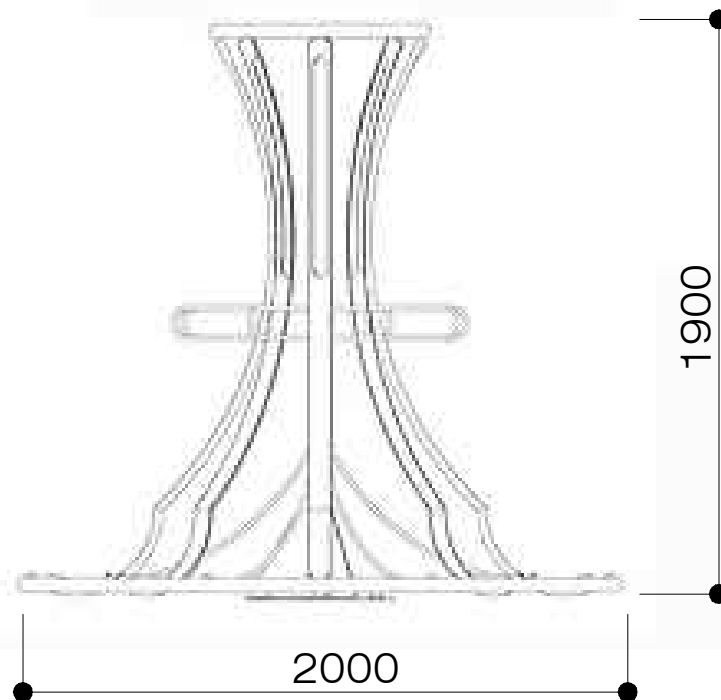

Bike Dock Plan View

Bike Dock Oblique View

Bike Dock Elevation

Proposed Bike Dock covered cycle parking for employees and Sheffield Hoops cycle parking for visitors.