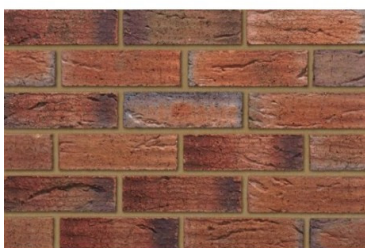

Land Off Hill End Road, Mapplewell, Barnsley S75 6DU

Proposed Material Schedule

ROOF

Condron Slate Roof Tile

Colour: Dark / Slate Grey

CILLS

Architectural Artstone

Semi Dry Cast Stone: Colour: Minster.

BRICKWORK

65mm lbstock Ormonde Antique blend clay facing brick with natural mortar

RAINWATER GOODS

UPVC

Colour: Black.

SOFFITS & FASCIAS

UPVC

Colour: White

WINDOWS

UPVC

Colour: White

PRE-CAST CONCRETE PAVING

Colour: Buff.

BLOCK PAVING TO HIGHWAY & MARGIN

Concrete 200 x 100mm (To Highways Authority Adoption Approval)

Colour: Brindle To Carriageway / Charcoal to margins

CANOPYS

Colour: Glass / Stainless Steel

EXTERNAL FRONT ENTRANCE DOORS

Colour: Black high security doorsets within white frame