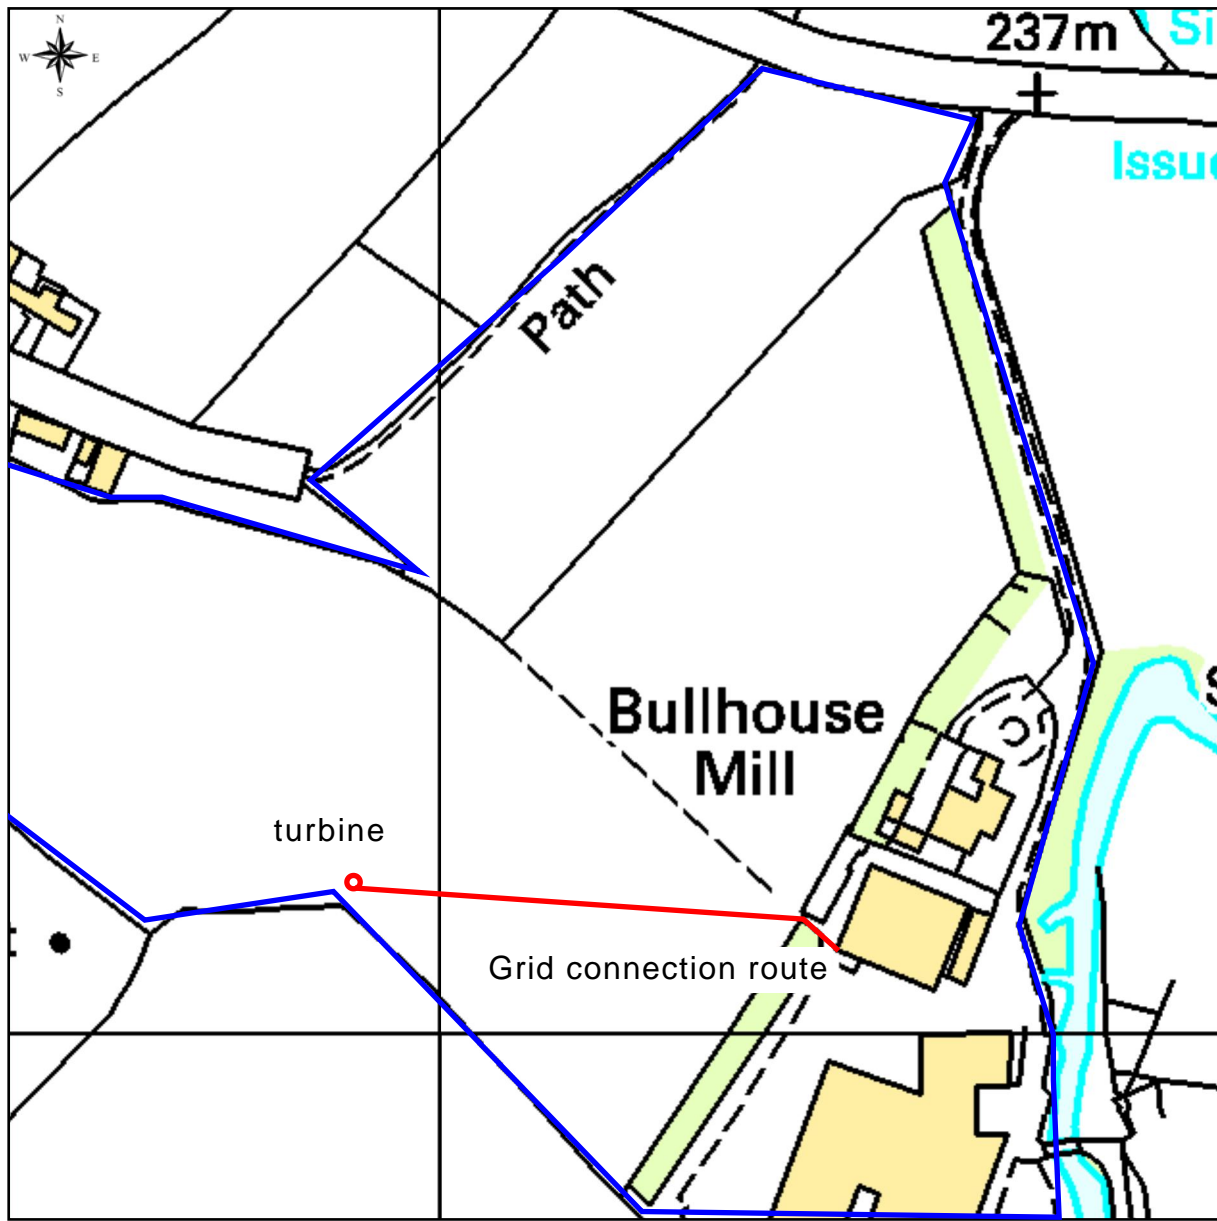

# Turbine Location Plan

This Plan includes the following Licensed Data: Plans Ahead PDF Printed Plan 10k by the Ordnance Survey National Geographic Database and incorporating surveyed revision available at the date of production. Reproduction in whole or in part is prohibited without the prior permission of Ordnance Survey. The representation of a road, track or path is no evidence of a right of way. The representation of features as lines is no evidence of a property boundary. © Crown copyright and database rights 2013. Ordnance Survey 0100031673

50m 100m 150m

Scale: 1:2500, paper size: A4

Turbine position E420978 N403042

plans ahead by emapsite™

Prepared by: Jen Sherrington, 05-11-2013