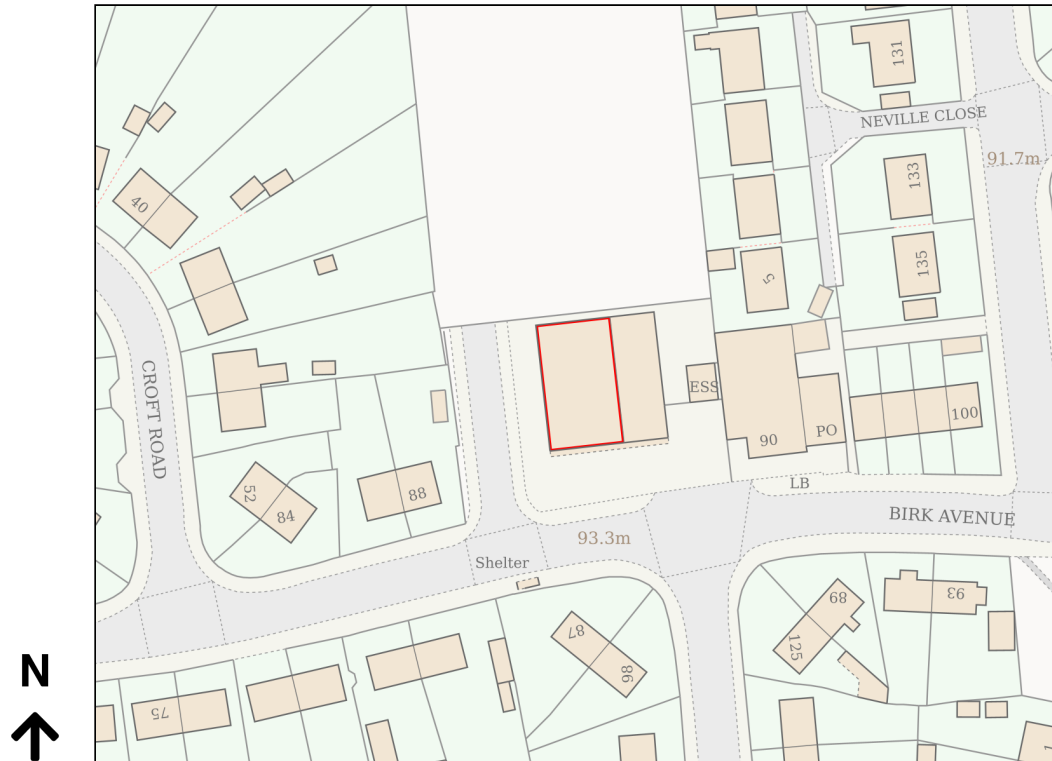

Location Plan

Site Address: 88, Birk Avenue, Kendray, Barnsley, S70 3AH

Date Produced: 29-Jul-2025

Scale: 1:1250 @A4

Planning Portal Reference: PP-14211493v1