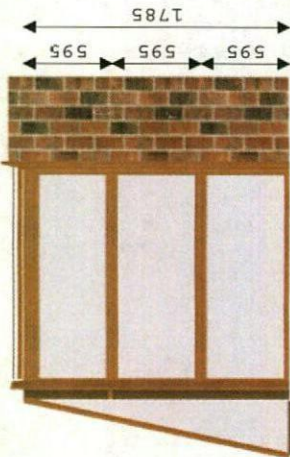

Conservatory '3D 6 views'

LeanTo Standard Square Ends

£ 0.00 inc VAT

Job no: QT04330 - Ref: Craig

Notes:

1 St Johns Ave.  
Brough Green.  
Barnsley S75 1W.

Tel: ...

J.S.S INSTALLATIONS LTD  
CONSERVATORY & PVCU SPECIALISTS