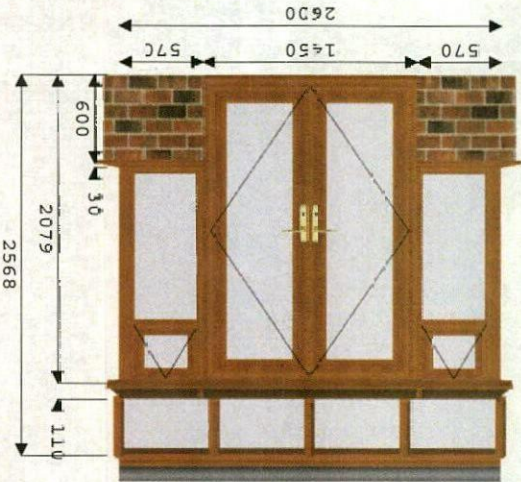

Conservatory '3D 6 views'

LeanTo Standard Square Ends

£ 0.00 inc VAT

Job no: QT04330 - Ref: Craig

Notes:

1 St Johns Ave.  
Brough Green.  
Barnsley S75 1W.

Tel: ...

J.S.S INSTALLATIONS LTD  
CONSERVATORY & PVCU SPECIALISTS