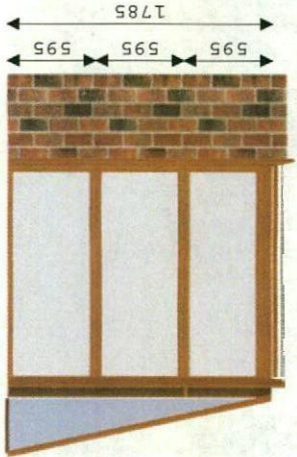

Conservatory '3D 6 views'

LeanTo Standard Square Ends

£ 0.00 inc VAT

Job no: QT04330 - Ref: Craig

Notes:

1 St Johns Ave.  
Brough Green.  
Barnsley S75 1W.

Tel: ...

J.S.S INSTALLATIONS LTD  
CONSERVATORY & PVCU SPECIALISTS