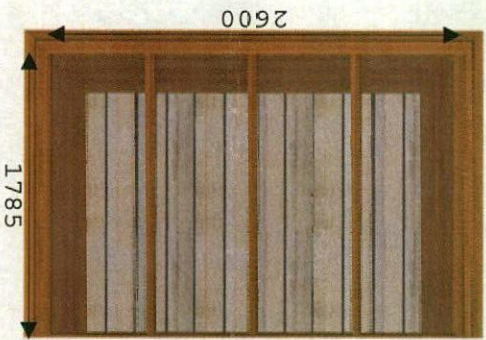

Conservatory '3D 6 views'

LeanTo Standard Square Ends

£ 0.00 inc VAT

Job no: QT04330 - Ref: Craig

Notes:

1 St Johns Ave.  
Brough Green.  
Barnsley S75 1W.

Tel: ...

J.S.S INSTALLATIONS LTD  
CONSERVATORY & PVCU SPECIALISTS