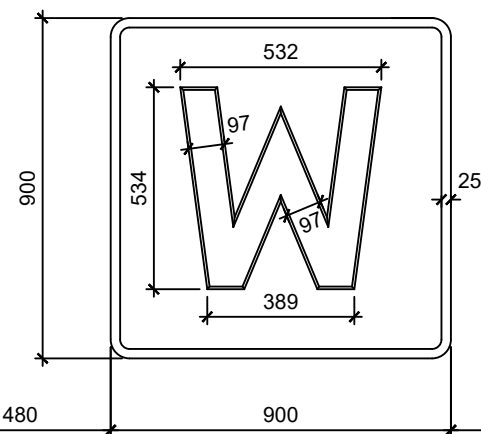

ORIGINAL GAUMONT SIGNAGE

PROPOSED PARKWAY SIGNAGE

* inc. architecture ltd		the barn, mock hall farm, 63 leeds road, mirfield, wf14 0da, west yorkshire tel: 07831 275394, e-mail: mail@inc-architecture.co.uk, www.inc-architecture.com		© 2022	
project	PARKWAY CINEMA, 62 ELDON STREET, BARNSELY S70 2JL	status	ADVERTISEMENT		
client	ROB YOUNGER, PARKWAY CINEMA	date	JAN 2022	scale	1:20 @ A3
dwg title	PROPOSED SIGNAGE	dwg no.	132/P/203	rev.	
revision notes:					