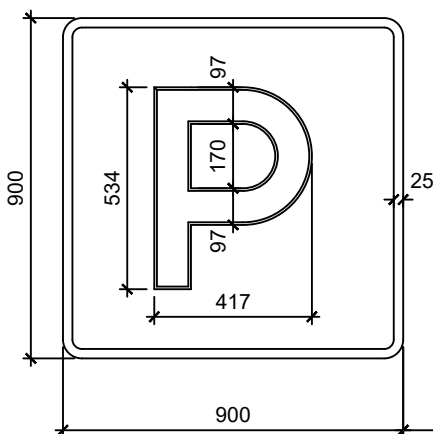

ORIGINAL GAUMONT SIGNAGE

PROPOSED PARKWAY SIGNAGE

* inc. architecture ltd		the barn, mock hall farm, 63 leeds road, mirfield, wf14 0da, west yorkshire tel: 07831 275394, e-mail: mail@inc-architecture.co.uk, www.inc-architecture.com		© 2022	
project	PARKWAY CINEMA, 62 ELDON STREET, BARNSELY S70 2JL	status	ADVERTISEMENT		
client	ROB YOUNGER, PARKWAY CINEMA	date	JAN 2022	scale	1:20 @ A3
dwg title	PROPOSED SIGNAGE	dwg no.	132/P/203	rev.	
revision notes:					