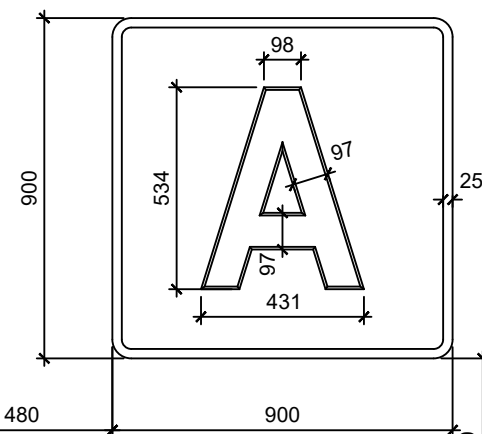

ORIGINAL GAUMONT SIGNAGE

PROPOSED PARKWAY SIGNAGE

* inc. architecture ltd		the barn, mock hall farm, 63 leeds road, mirfield, wf14 0da, west yorkshire tel: 07831 275394, e-mail: mail@inc-architecture.co.uk, www.inc-architecture.com		© 2022	
project	PARKWAY CINEMA, 62 ELDON STREET, BARNSELY S70 2JL	status	ADVERTISEMENT		
client	ROB YOUNGER, PARKWAY CINEMA	date	JAN 2022	scale	1:20 @ A3
dwg title	PROPOSED SIGNAGE	dwg no.	132/P/203	rev.	
revision notes:					