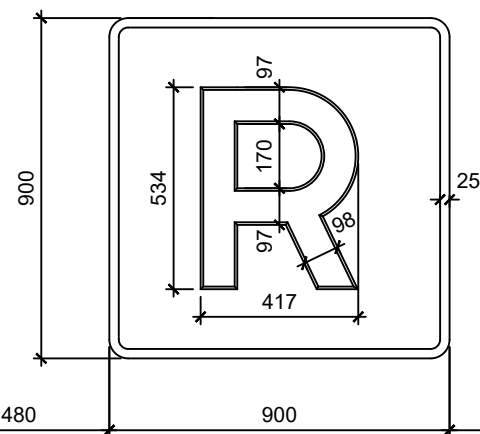

ORIGINAL GAUMONT SIGNAGE

PROPOSED PARKWAY SIGNAGE

* inc. architecture ltd		the barn, mock hall farm, 63 leeds road, mirfield, wf14 0da, west yorkshire tel: 07831 275394, e-mail: mail@inc-architecture.co.uk, www.inc-architecture.com		© 2022	
project	PARKWAY CINEMA, 62 ELDON STREET, BARNSELY S70 2JL	status	ADVERTISEMENT		
client	ROB YOUNGER, PARKWAY CINEMA	date	JAN 2022	scale	1:20 @ A3
dwg title	PROPOSED SIGNAGE	dwg no.	132/P/203	rev.	
revision notes:					