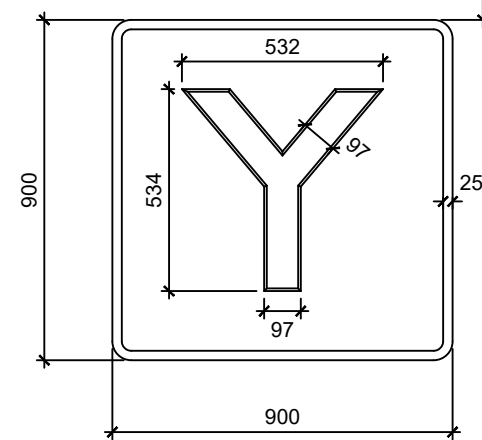

ORIGINAL GAUMONT SIGNAGE

PROPOSED PARKWAY SIGNAGE

* inc. architecture ltd		the barn, mock hall farm, 63 leeds road, mirfield, wf14 0da, west yorkshire tel: 07831 275394, e-mail: mail@inc-architecture.co.uk, www.inc-architecture.com		© 2022	
project	PARKWAY CINEMA, 62 ELDON STREET, BARNSELY S70 2JL	status	ADVERTISEMENT		
client	ROB YOUNGER, PARKWAY CINEMA	date	JAN 2022	scale	1:20 @ A3
dwg title	PROPOSED SIGNAGE	dwg no.	132/P/203	rev.	
revision notes:					