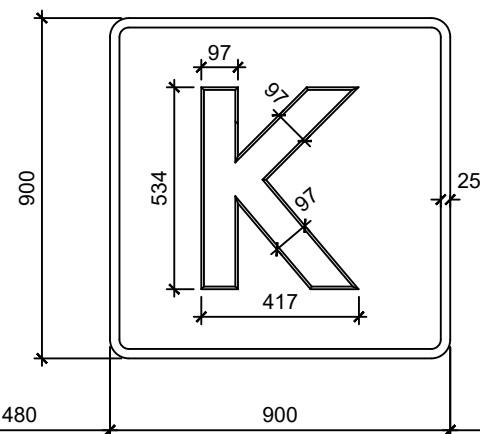

ORIGINAL GAUMONT SIGNAGE

PROPOSED PARKWAY SIGNAGE

* inc. architecture ltd		the barn, mock hall farm, 63 leeds road, mirfield, wf14 0da, west yorkshire tel: 07831 275394, e-mail: mail@inc-architecture.co.uk, www.inc-architecture.com		© 2022	
project	PARKWAY CINEMA, 62 ELDON STREET, BARNSELY S70 2JL	status	ADVERTISEMENT		
client	ROB YOUNGER, PARKWAY CINEMA	date	JAN 2022	scale	1:20 @ A3
dwg title	PROPOSED SIGNAGE	dwg no.	132/P/203	rev.	
revision notes:					