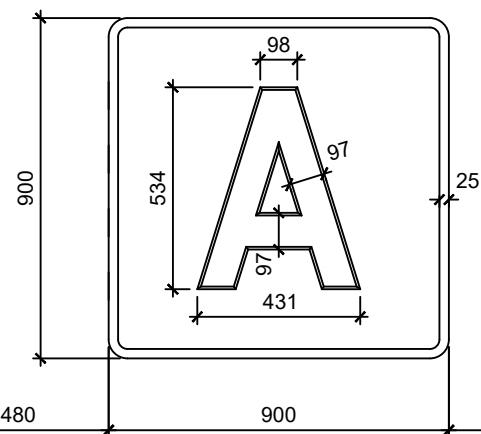

ORIGINAL GAUMONT SIGNAGE

PROPOSED PARKWAY SIGNAGE

* inc. architecture ltd		the barn, mock hall farm, 63 leeds road, mirfield, wf14 0da, west yorkshire tel: 07831 275394, e-mail: mail@inc-architecture.co.uk, www.inc-architecture.com		© 2022	
project	PARKWAY CINEMA, 62 ELDON STREET, BARNSELY S70 2JL	status	ADVERTISEMENT		
client	ROB YOUNGER, PARKWAY CINEMA	date	JAN 2022	scale	1:20 @ A3
dwg title	PROPOSED SIGNAGE	dwg no.	132/P/203	rev.	
revision notes:					