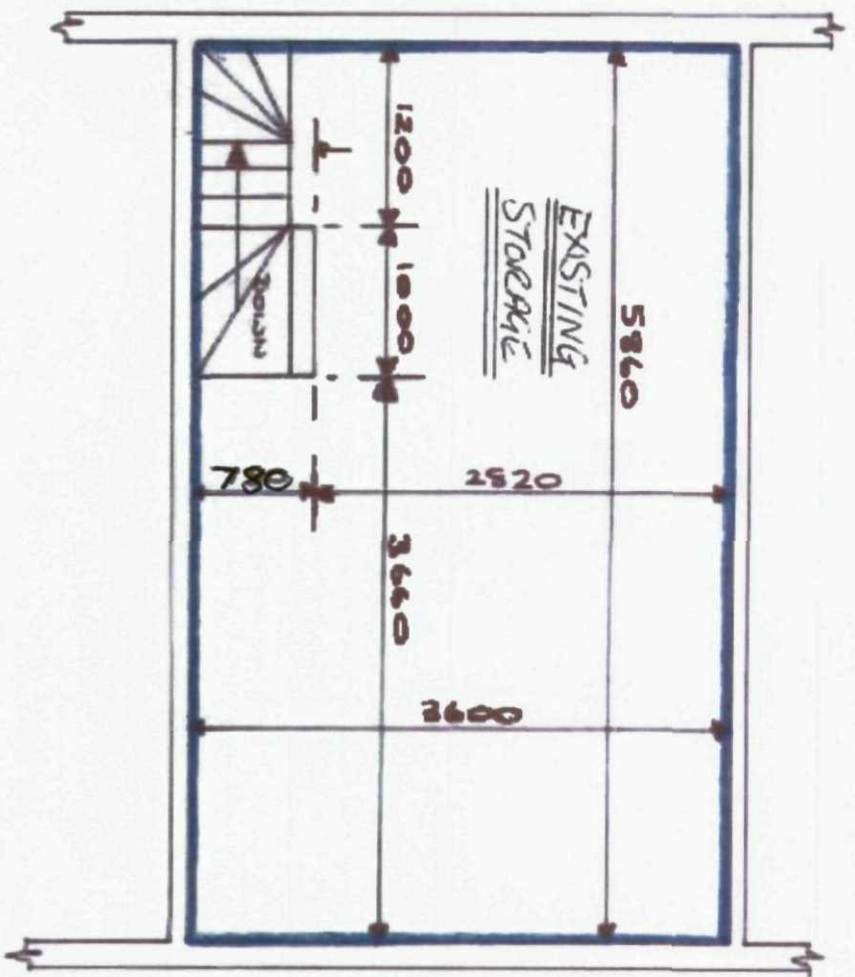

Date 28-08-2012

PROPOSED
Ground Floor

Project

46 Eldon Street NORTH,

Ratio 1:50

Date 28-08-2012

BARNISLEY

EXISTING
Ground Floor

Project 46 Eldon Street NORTH,
Ratio 1:50
Date 28-08-2012
 BARNISLEY

First Floor

EXISTING STORAGE

Project
 46 Eldon Street North,
 BARNSLY
Ratio 1:50
Date 28-08-2012

EXISTING STORAGE

Project

46 Eldon Street North,

Ratio 1:50

BRANISLEY

Date

28-08-2012