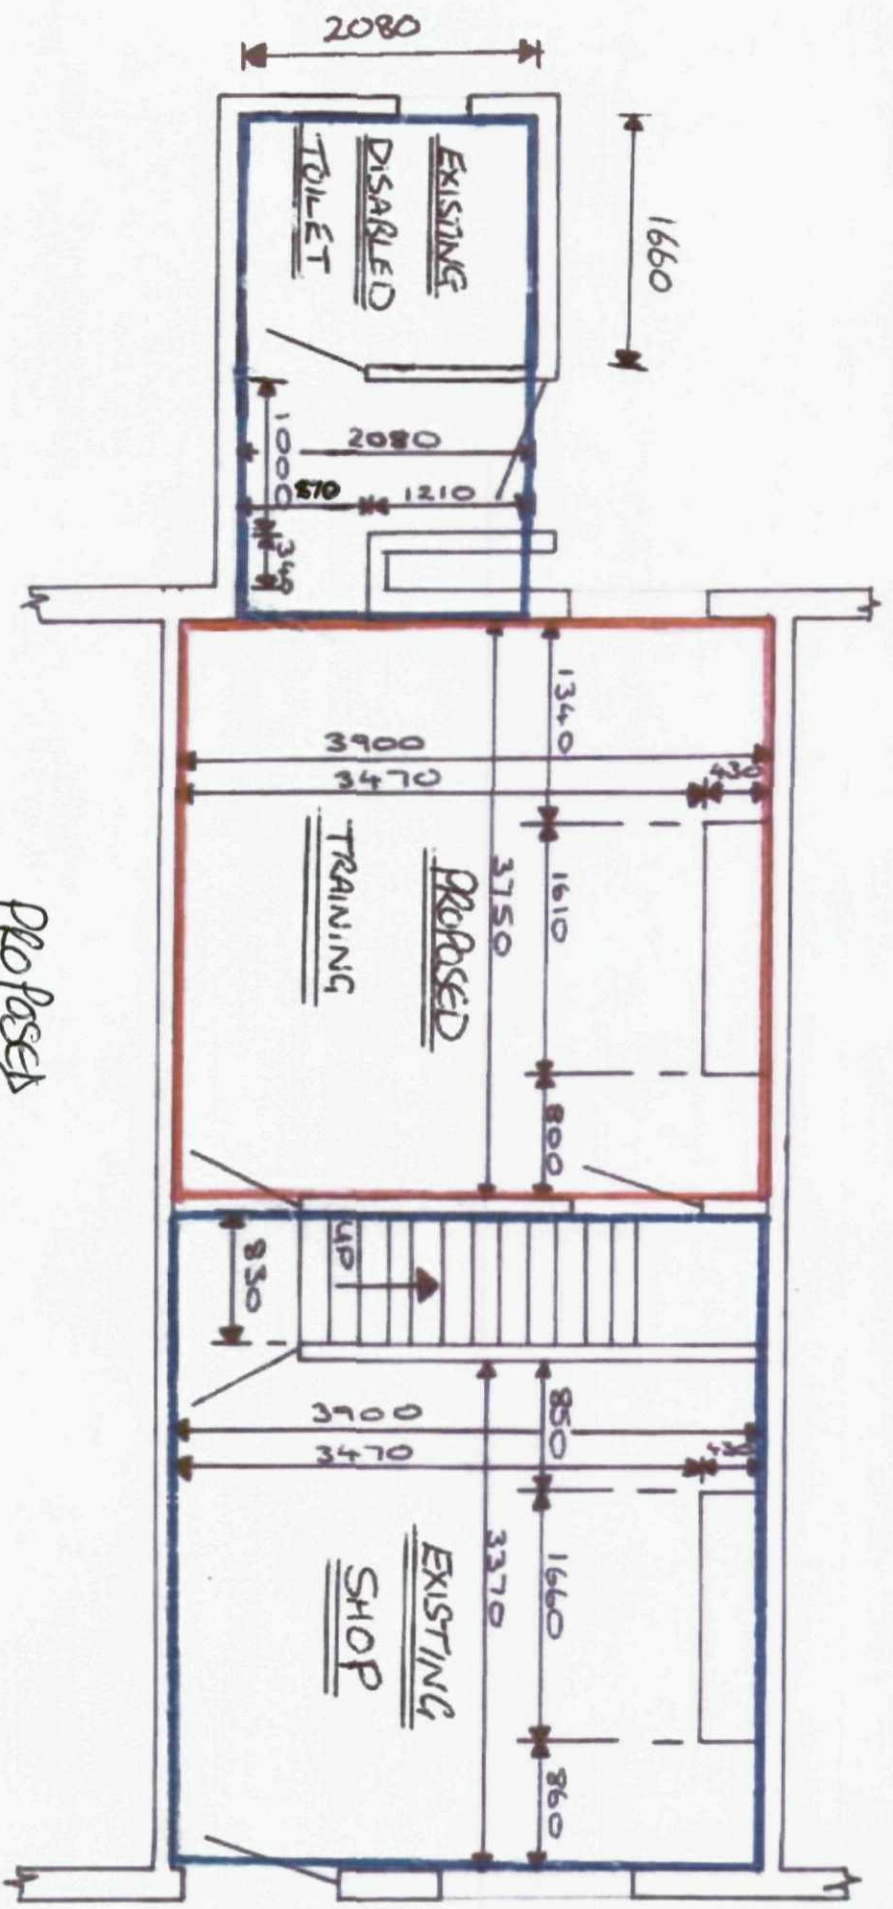

PHYSIOTHERAPY
HEALTH SHOP
HAIR DRESSER

HONEYWELL
STREET

HAIR
DRESS

BERNICE
STREET

TAKE
AWAY
FOOD

PROJECT

46 ELDON STREET NORTH

Block PLAN

Date 28-08-2012

PROPOSED
Ground Floor

Project

46 Eldon Street NORTH,

Ratio 1:50

Date 28-08-2012

BARNISLEY

EXISTING
Ground Floor

Project 46 Eldon Street NORTH,
Ratio 1:50
Date 28-08-2012
 BARNISLEY

First Floor

EXISTING STORAGE

Project
 46 Eldon Street North,
 BARNSLY
Ratio 1:50
Date 28-08-2012

EXISTING STORAGE

Project

46 Eldon Street North,

Ratio 1:50

BRANISLEY

Date

28-08-2012