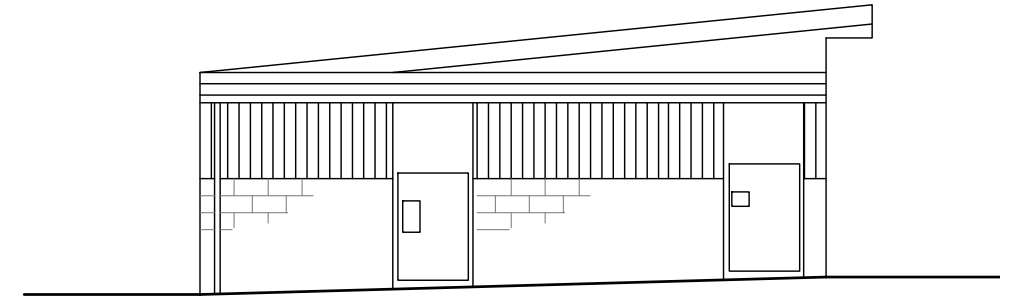

Existing South West Elevation

Existing North West Elevation

Existing East Elevation

Existing North East Elevation

Existing Floor Plan

 Prism Agriculture Ltd		Anchor Farm, Elmhirst Lane, Dodworth, Barnsley, S71 4LD	
NO/REVISION		DATE	
		Mr L Haywood	
		Proposed Barn Conversion	
		Existing Plans and Elevations	
DRAWN	CHECK	SCALE	DATE
		1:100	Jan 2020
		DRAWING NO.	REVISION
		270-03	