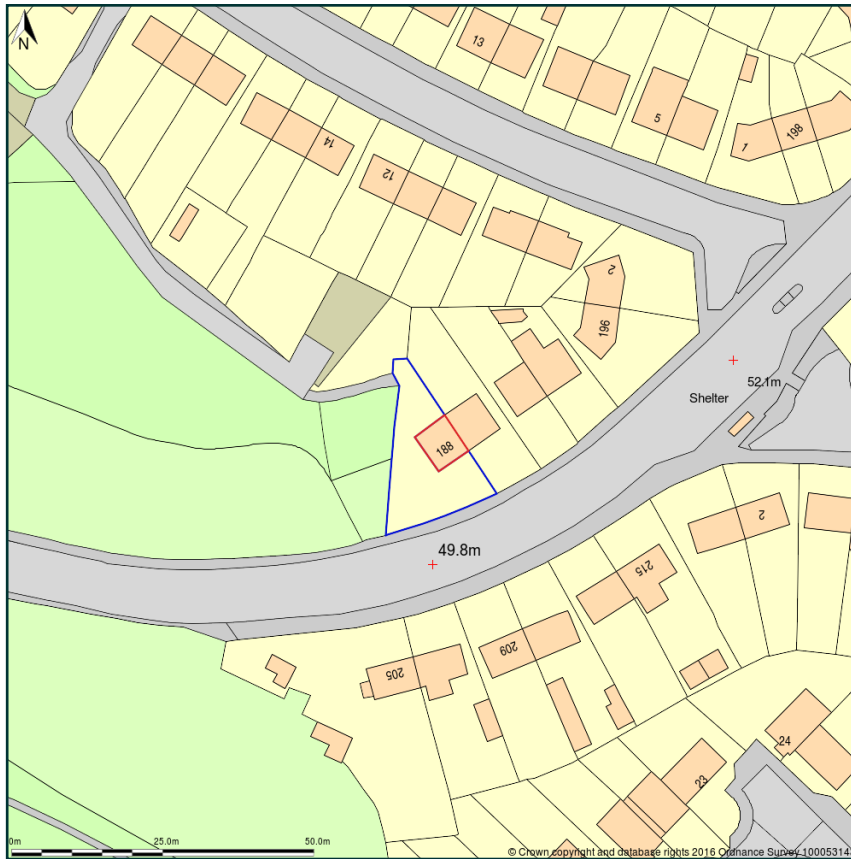

188 Pontefract Road, Barnsley, S71 5QW

Site Plan shows area bounded by: 436882.29, 406459.29 437023.71, 406600.71 (at a scale of 1:1250) The representation of a road, track or path is no evidence of a right of way. The representation of features as lines is no evidence of a property boundary.

Produced on 16th Mar 2016 from the Ordnance Survey National Geographic Database and incorporating surveyed revision available at this date. Reproduction in whole or part is prohibited without the prior permission of Ordnance Survey. © Crown copyright 2016. Supplied by buyaplan.co.uk a licensed Ordnance Survey partner (100053143). Unique plan reference: #00106834-137844