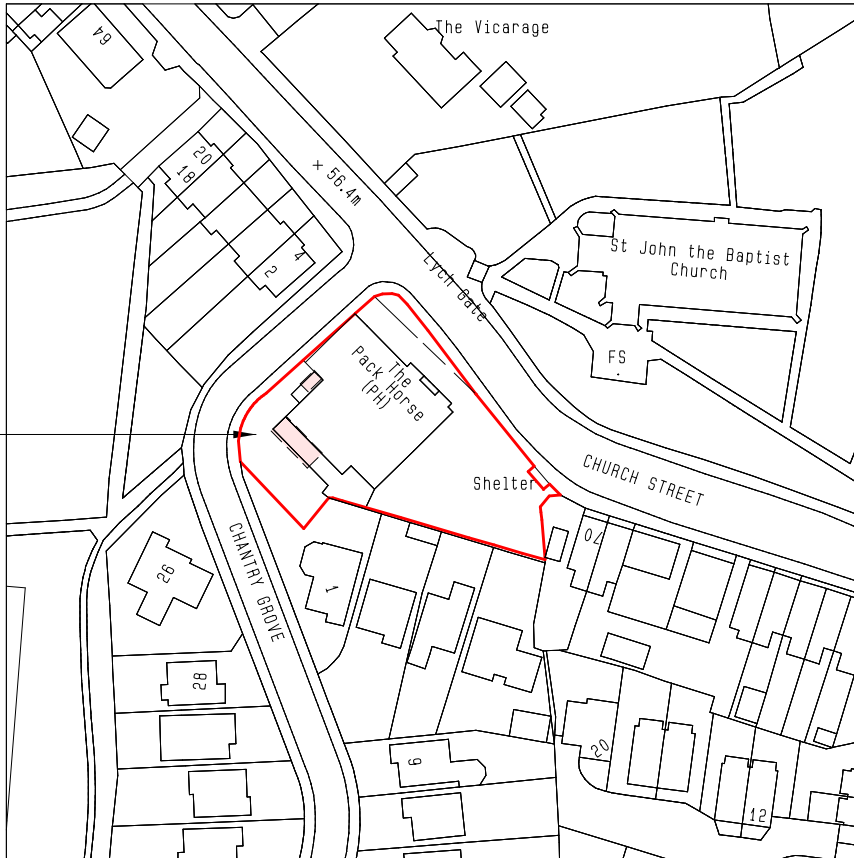

Site Referred to

Site Location Plan

Scale 1:1250

Applied Design Partnership Ltd
Project Management • Interior Design • Architecture
2a ROBIN LANE, PUDSEY, WEST YORKSHIRE LS28 7BN
Tel: 07973 819846
email : david@adpdesignpartnership.co.uk

Site
Pack Horse Inn
Church Street, Royston
Barnsley S71 4QZ

Title
Site Location Plan

Drawing Ref.	Drawing No. 1262-04	Revision
Scale 1:50 @ A1	Drawn DM	Date