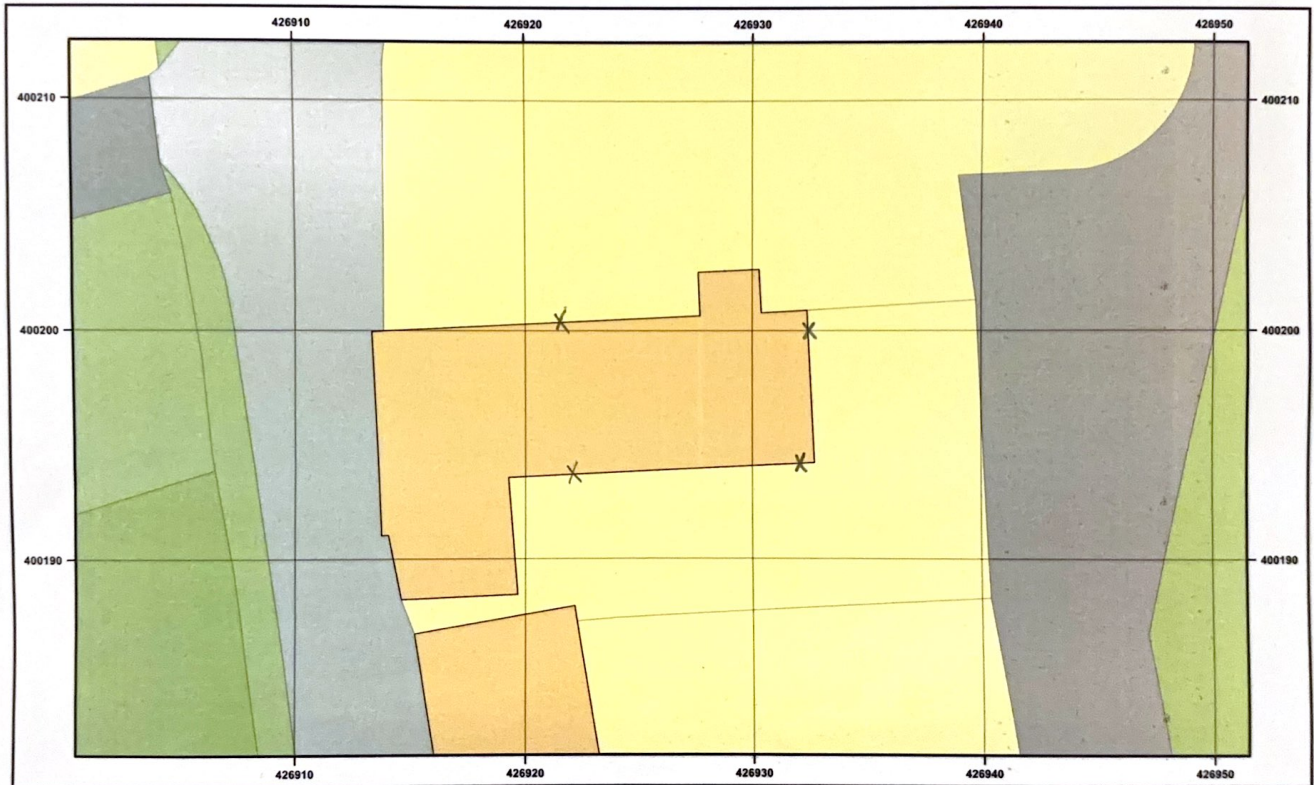

DEAN HEAD FARM, SNOWDEN HILL, OXSPRING, SHEFFIELD, S36 8YR
Supplied by: www.ukmapcentre.com
Product Info: www.ukmapcentre.com/block-plans-200-scale/
Serial No: 286300
Centre Coordinates: 426926,400197
Production Date: 14/10/2024