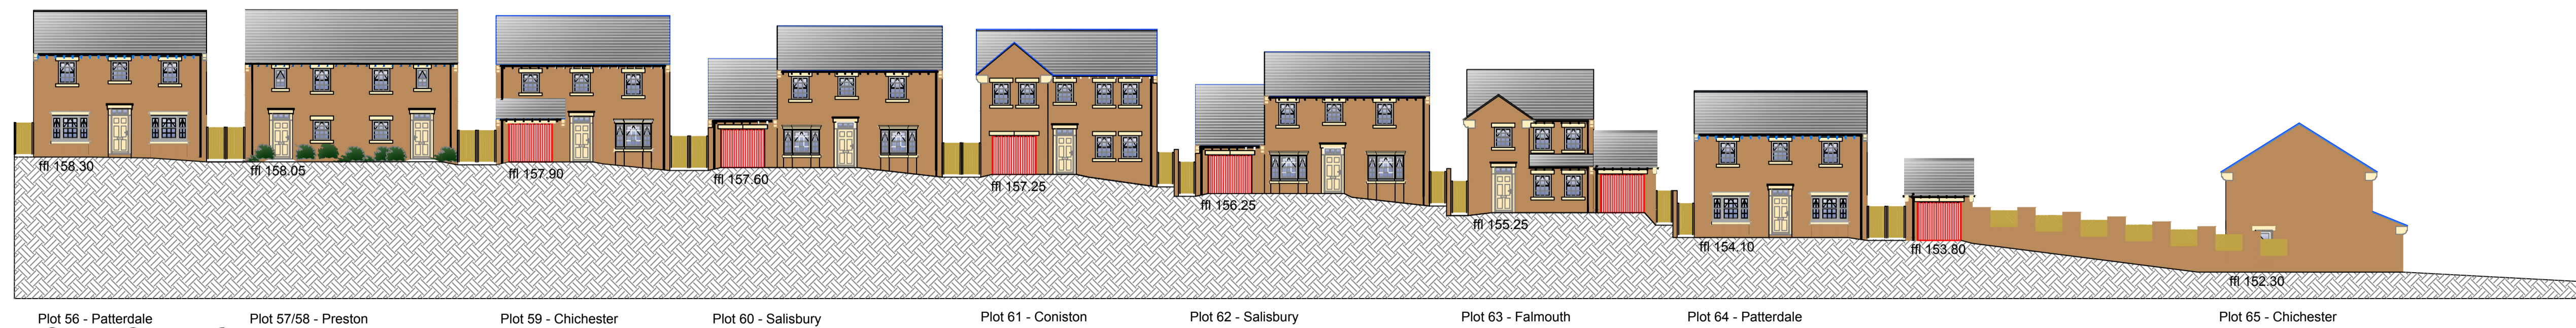

# Street Scenes

Street Scene 1

Street Scene 2

Street Scene 3

Street Scene 4

Street Scene 5

Street Scene 6

Key 1:1250

Revision notes:		
Rev:	Date:	Notes:
-	-	-

Revision notes:		
Rev:	Date:	Notes:
-	-	-

Revision notes:		
Rev:	Date:	Notes:
-	-	-

Date: 22.02.19	Project: Mount Vernon Road, Bamsley
Scale @ A1: 1:200	Drawing Number: Street Scenes - 2019/110
Drawn By: CD	Revision: -