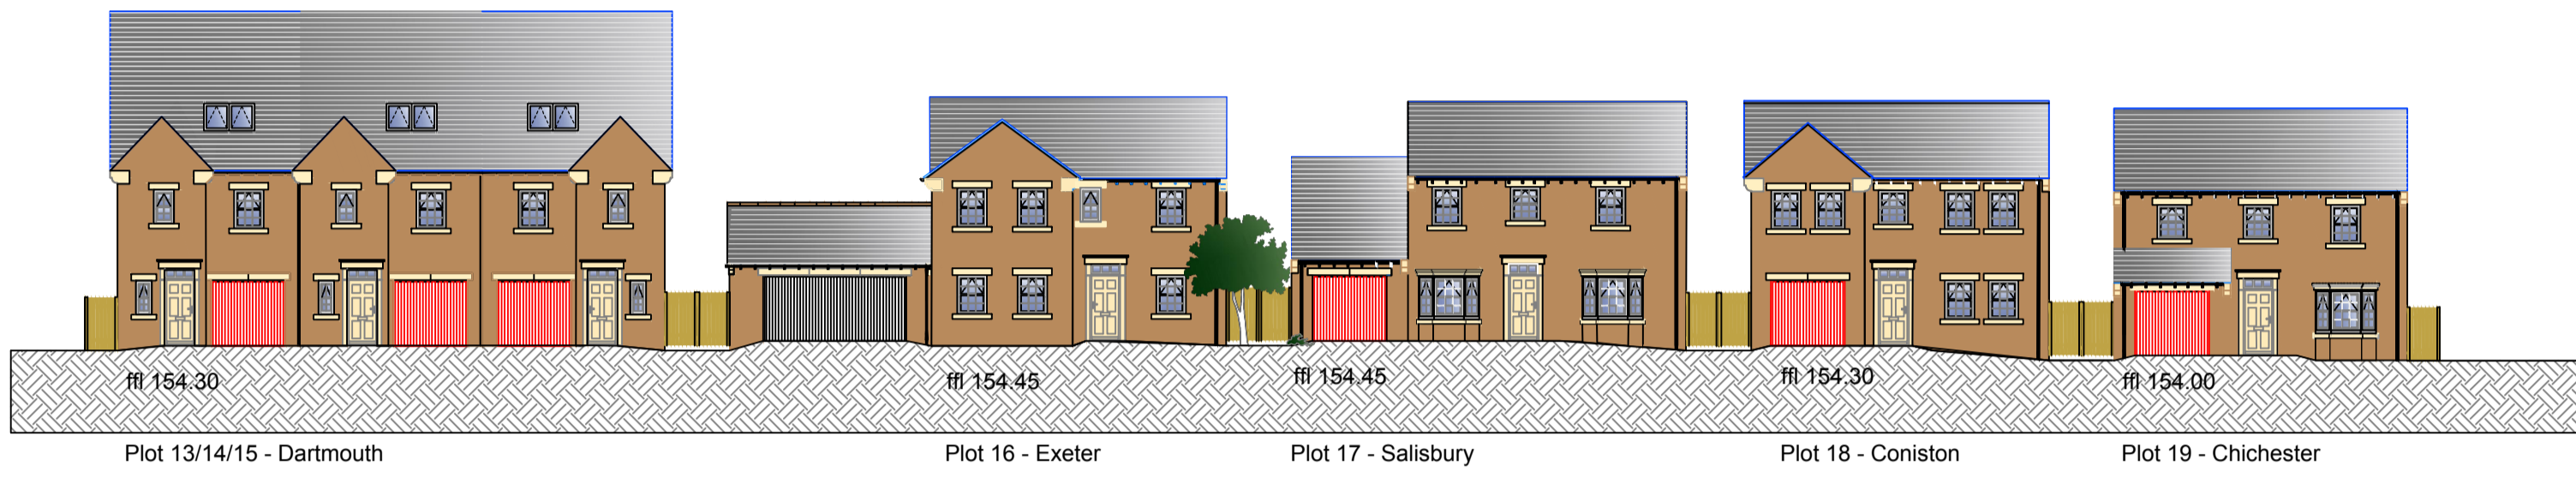

# Street Scenes

Street Scene 1

Street Scene 2

Street Scene 3

Street Scene 4

Street Scene 5

Street Scene 6

Key 1:1250

Revision notes:		
Rev:	Date:	Notes:
-	-	-

Revision notes:		
Rev:	Date:	Notes:
-	-	-

Revision notes:		
Rev:	Date:	Notes:
-	-	-

Date: 22.02.19	Project: Mount Vernon Road, Bamsley
Scale @ A1: 1:200	Drawing Number: Street Scenes - 2019/110
Drawn By: CD	Revision: -