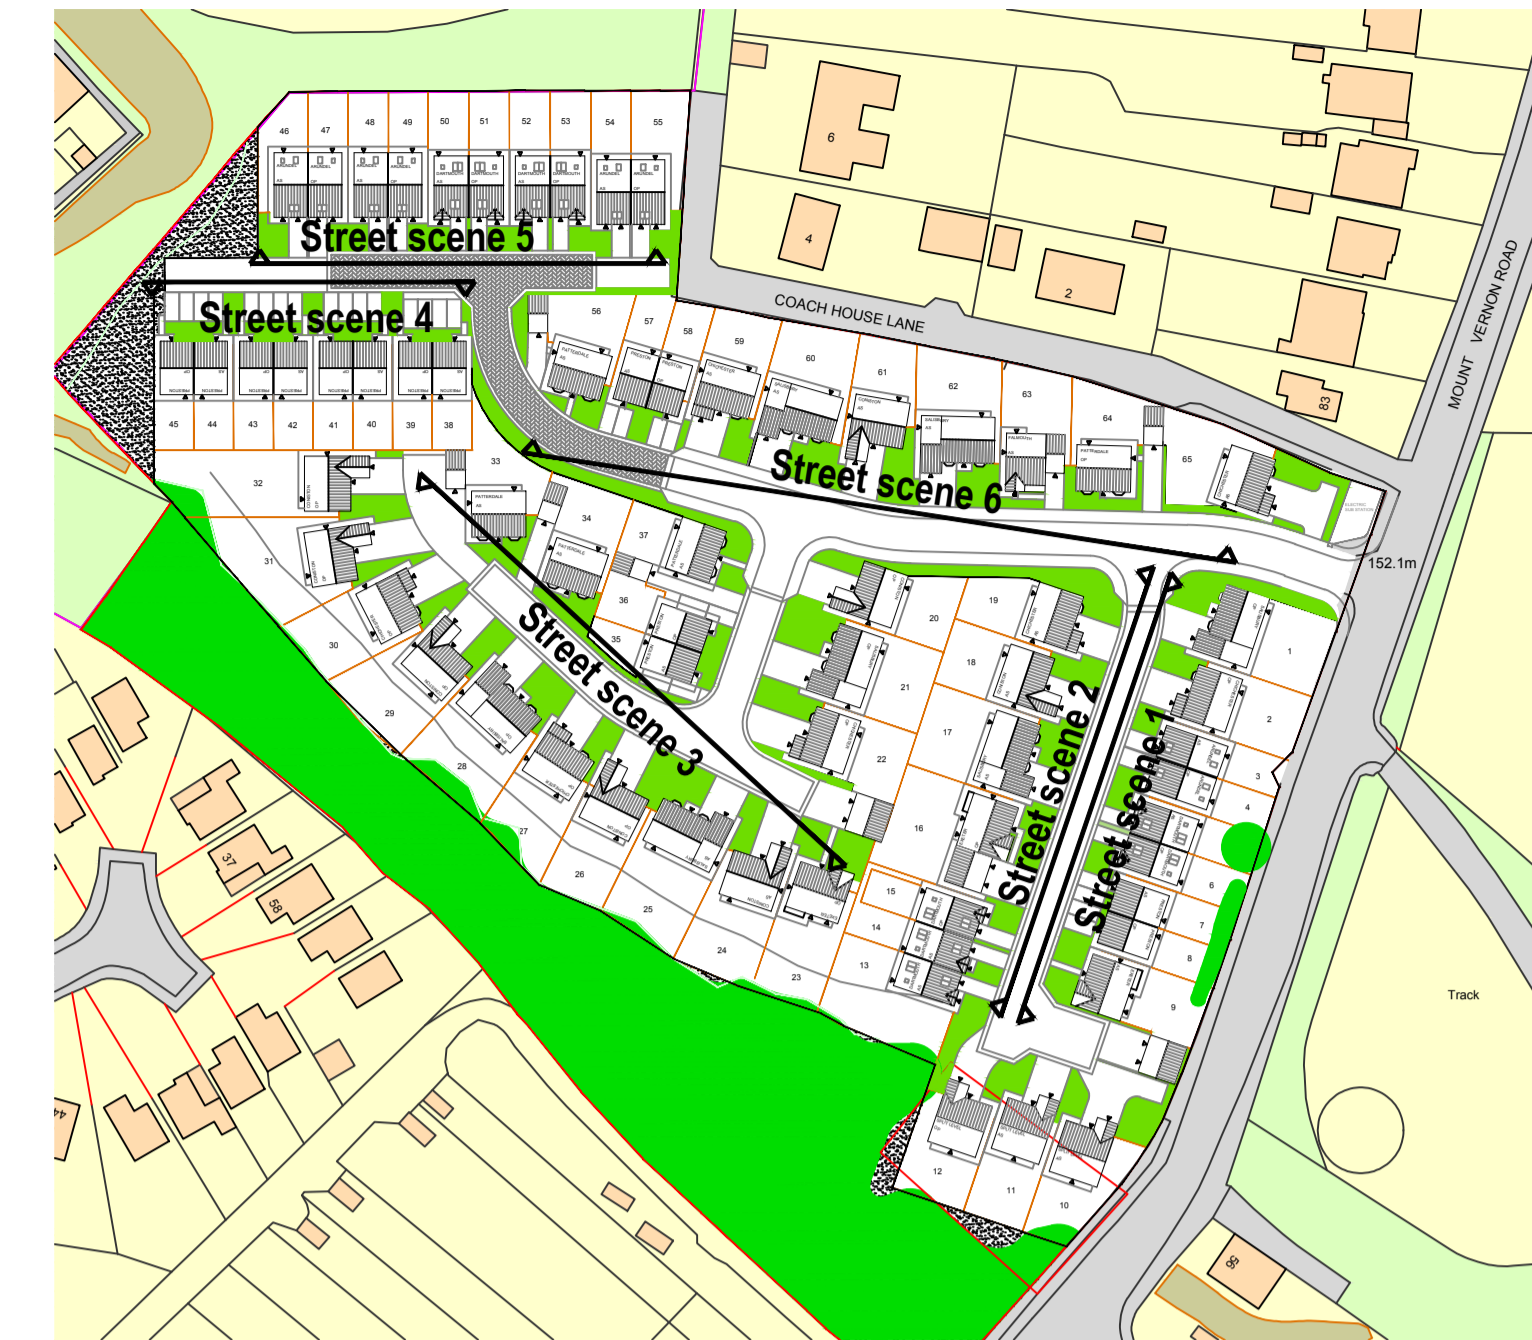

# Street Scenes

Street Scene 1

Street Scene 2

Street Scene 3

Street Scene 4

Street Scene 5

Street Scene 6

Key 1:1250

Revision notes:		
Rev:	Date:	Notes:
-	-	-

Revision notes:		
Rev:	Date:	Notes:
-	-	-

Revision notes:		
Rev:	Date:	Notes:
-	-	-

Date: 22.02.19	Project: Mount Vernon Road, Bamsley
Scale @ A1: 1:200	Drawing Number: Street Scenes - 2019/110
Drawn By: CD	Revision: -