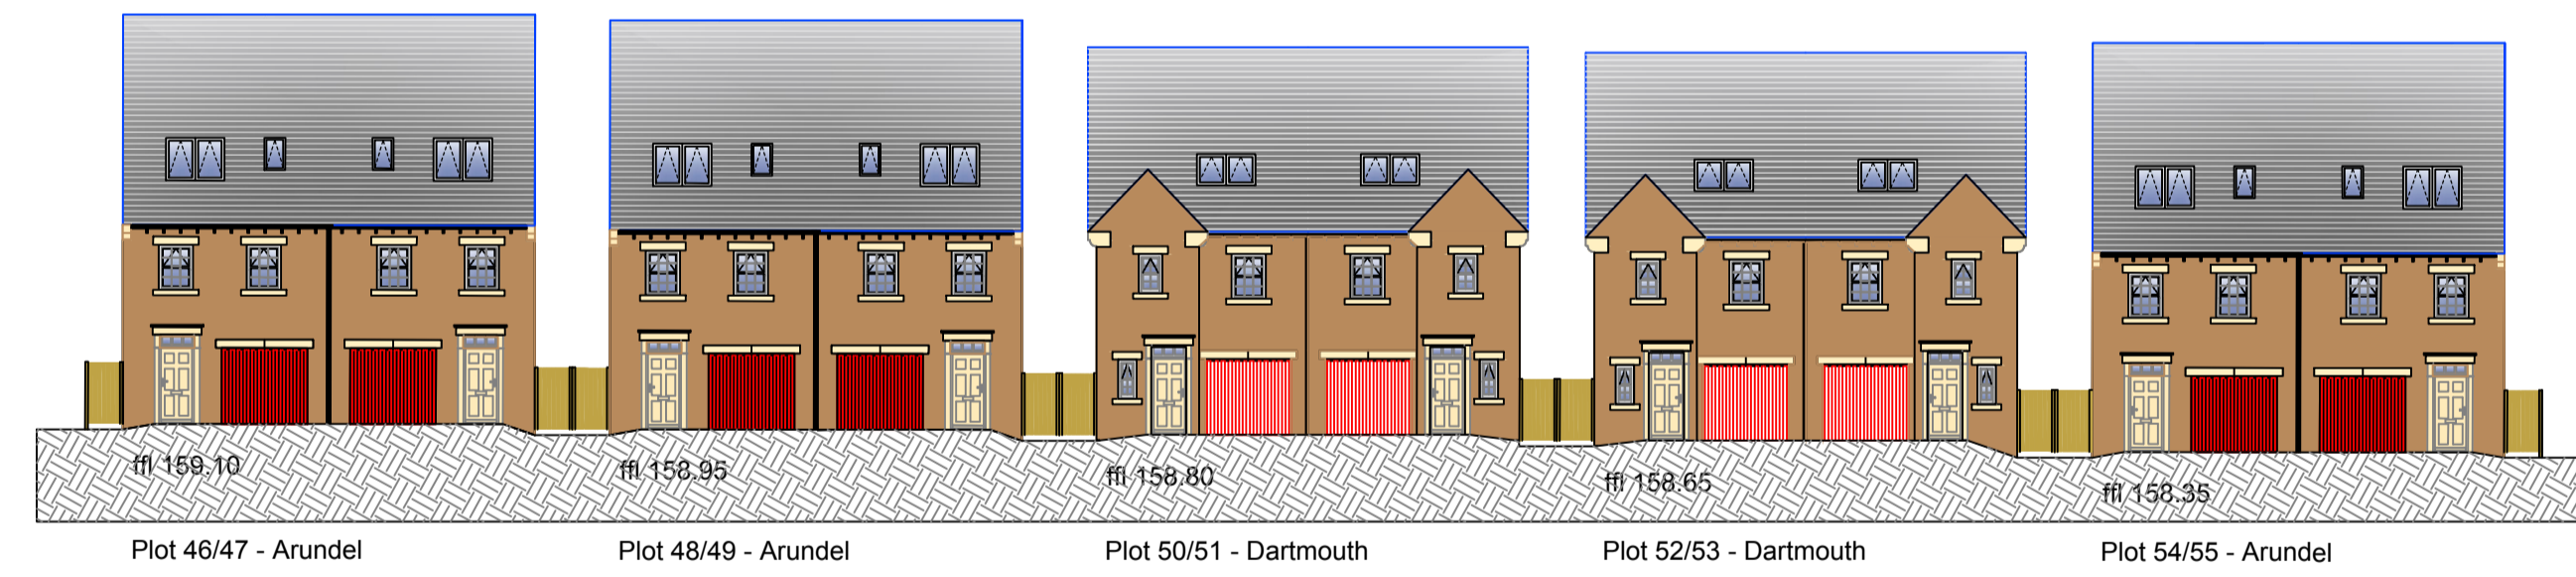

# Street Scenes

Street Scene 1

Street Scene 2

Street Scene 3

Street Scene 4

Street Scene 5

Street Scene 6

Key 1:1250

Revision notes:		
Rev:	Date:	Notes:
-	-	-

Revision notes:		
Rev:	Date:	Notes:
-	-	-

Revision notes:		
Rev:	Date:	Notes:
-	-	-

Date: 22.02.19	Project: Mount Vernon Road, Bamsley
Scale @ A1: 1:200	Drawing Number: Street Scenes - 2019/110
Drawn By: CD	Revision: -