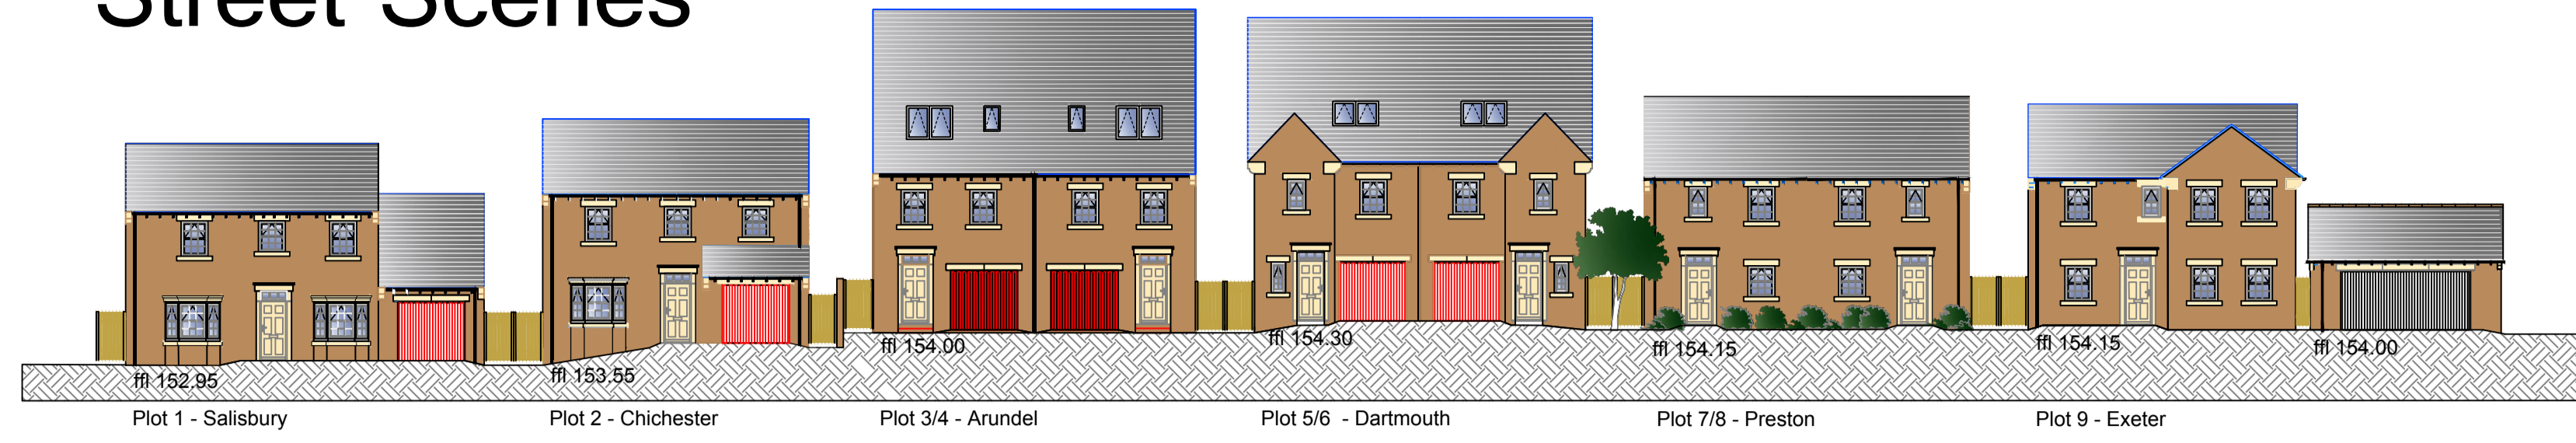

# Street Scenes

Street Scene 1

Street Scene 2

Street Scene 3

Street Scene 4

Street Scene 5

Street Scene 6

Key 1:1250

Revision notes:		
Rev:	Date:	Notes:
-	-	-

Revision notes:		
Rev:	Date:	Notes:
-	-	-

Revision notes:		
Rev:	Date:	Notes:
-	-	-

Date: 22.02.19	Project: Mount Vernon Road, Bamsley
Scale @ A1: 1:200	Drawing Number: Street Scenes - 2019/110
Drawn By: CD	Revision: -