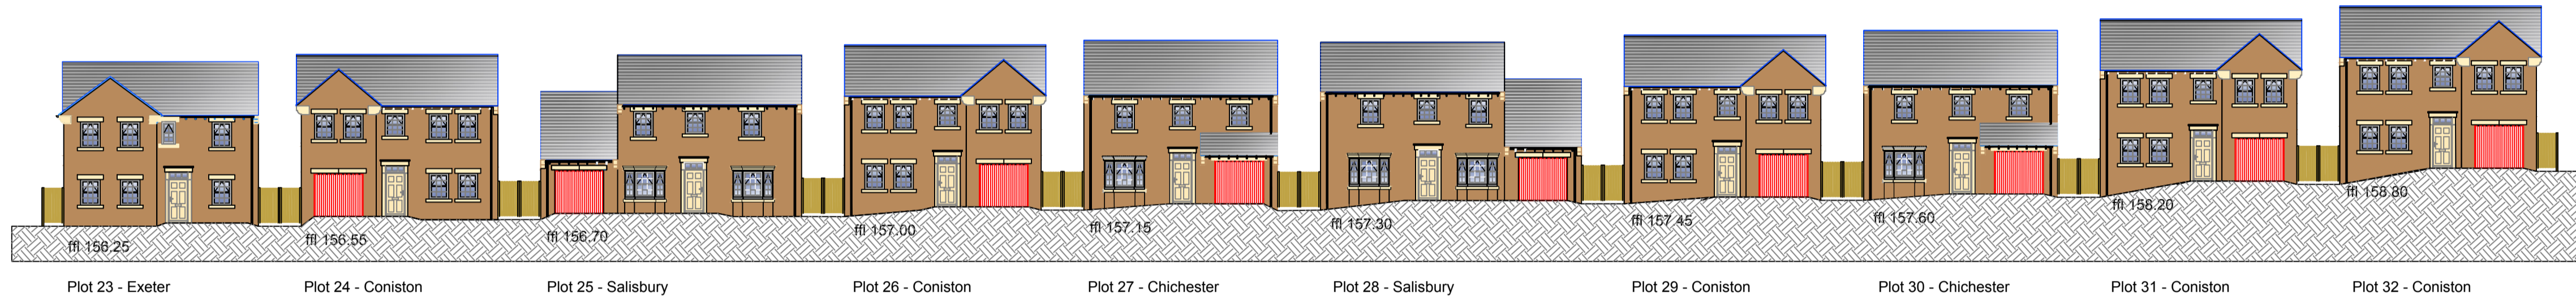

# Street Scenes

Street Scene 1

Street Scene 2

Street Scene 3

Street Scene 4

Street Scene 5

Street Scene 6

Key 1:1250

Revision notes:		
Rev:	Date:	Notes:
-	-	-

Revision notes:		
Rev:	Date:	Notes:
-	-	-

Revision notes:		
Rev:	Date:	Notes:
-	-	-

Date: 22.02.19	Project: Mount Vernon Road, Bamsley
Scale @ A1: 1:200	Drawing Number: Street Scenes - 2019/110
Drawn By: CD	Revision: -