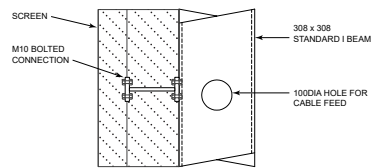

LED DIGITAL 48 SHEET - FREESTANDING

PROPOSED DETAIL A
SCALE 1:25

MESH DETAIL B
SCALE 1:25

Site:

M C Mills and Co Building, Lower Castlereagh Street, Barnsley, S70 1AR

Title:

Standard Specifications

Date: