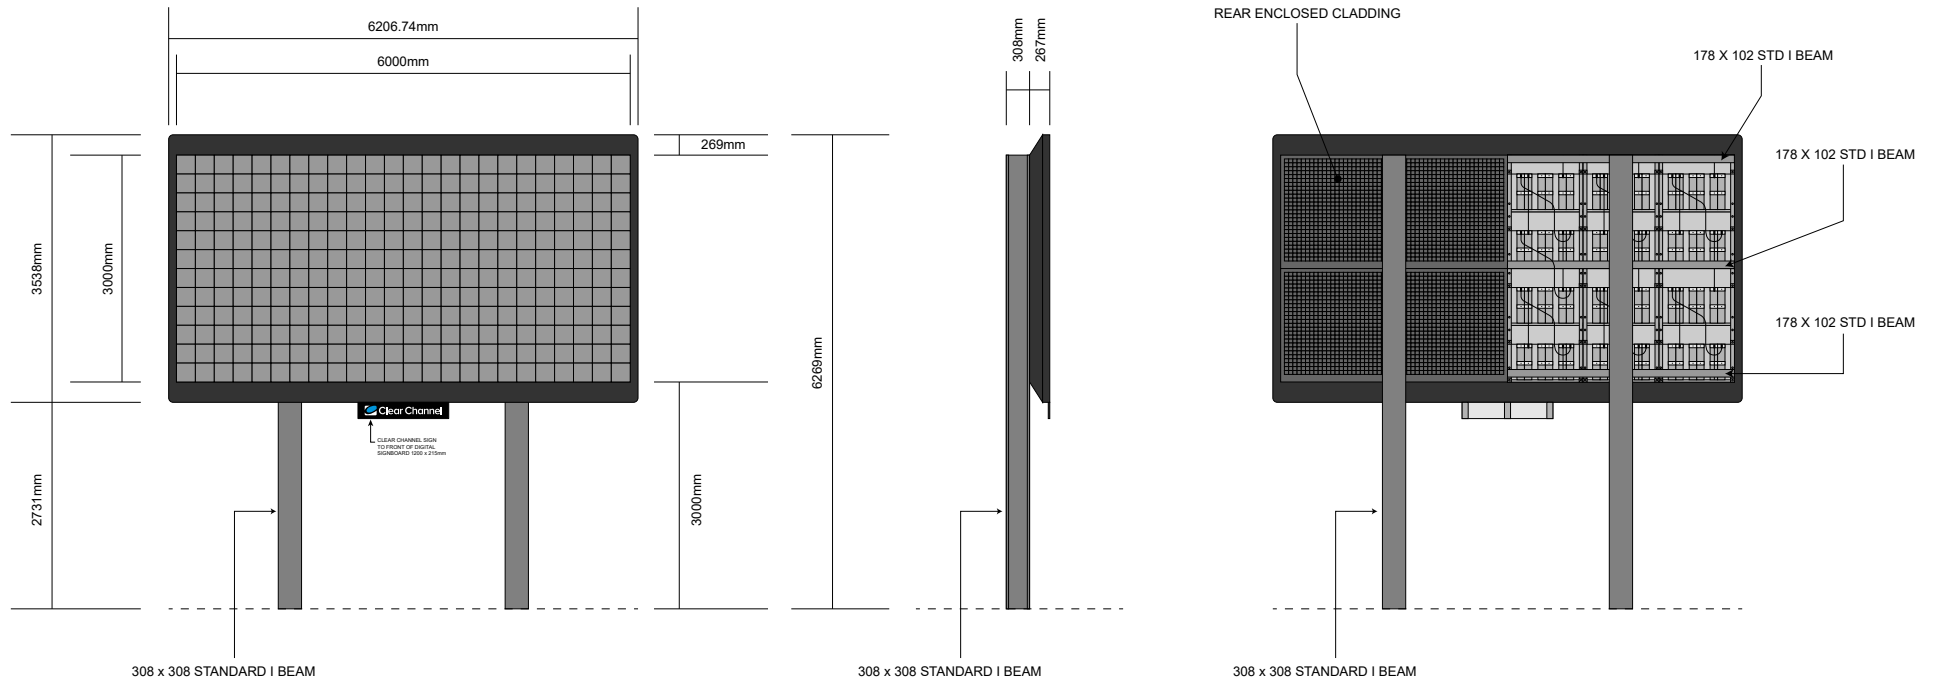

LED DIGITAL 48 SHEET - FREESTANDING

PROPOSED DETAIL A
SCALE 1:25

MESH DETAIL B
SCALE 1:25

Site:

M C Mills and Co Building, Lower Castlereagh Street, Barnsley, S70 1AR

Title:

Standard Specifications

Date:

04/03/2021

Dwg. No.:

PY4010/005

Rev.:

Scale: 1:100@A4