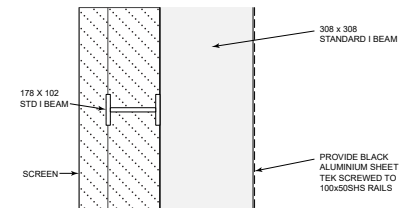

LED DIGITAL 48 SHEET - FREESTANDING

PROPOSED DETAIL A
SCALE 1:25

MESH DETAIL B
SCALE 1:25

Site:

M C Mills and Co Building, Lower Castlereagh Street, Barnsley, S70 1AR

Title:

Standard Specifications

Date: