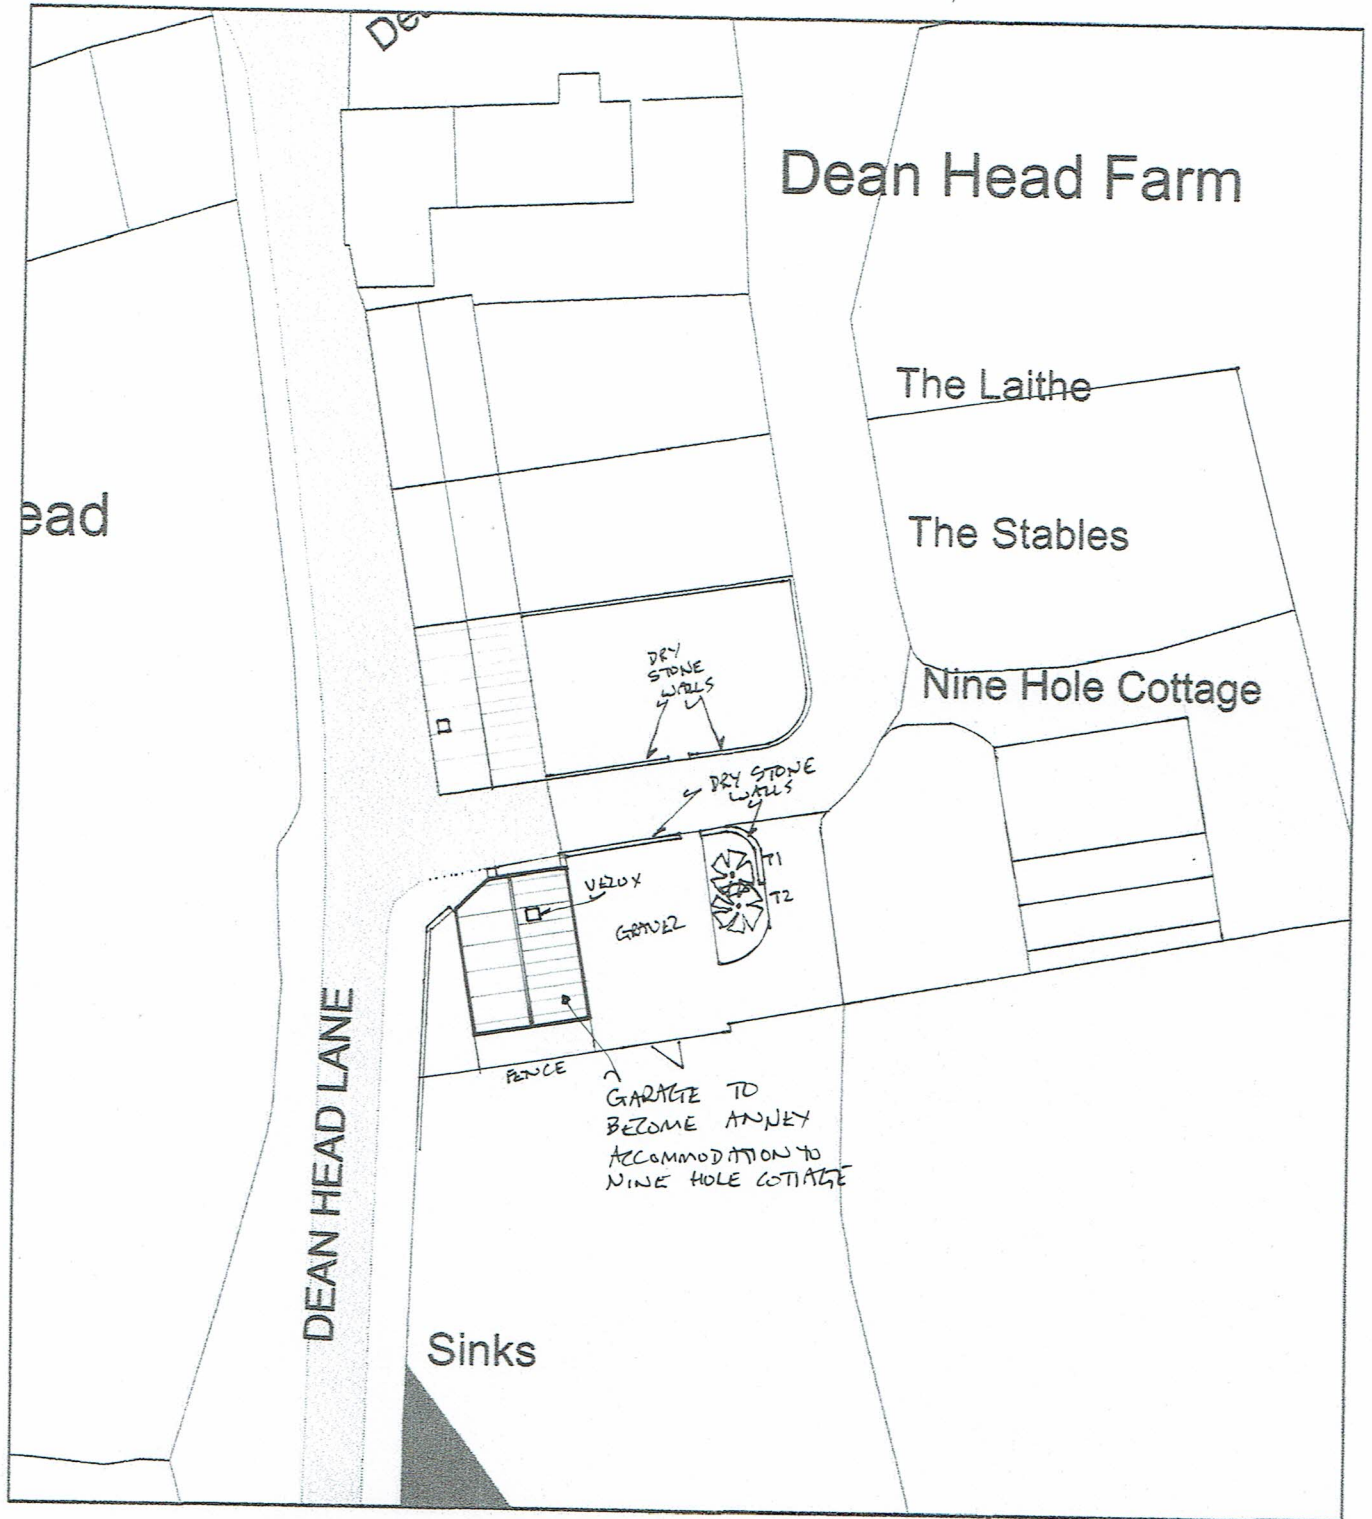

EXISTING
Block Plan

Plan Produced for: Mr and Mrs Cottam
Date Produced: 10 Jan 2020
Plan Reference Number: TQRQM20010112918649
Scale: 1:500 @ A4

PROPOSED
Block Plan

Plan Produced for: Mr and Mrs Cottam
Date Produced: 10 Jan 2020
Plan Reference Number: TQRQM20010112918649
Scale: 1:500 @ A4