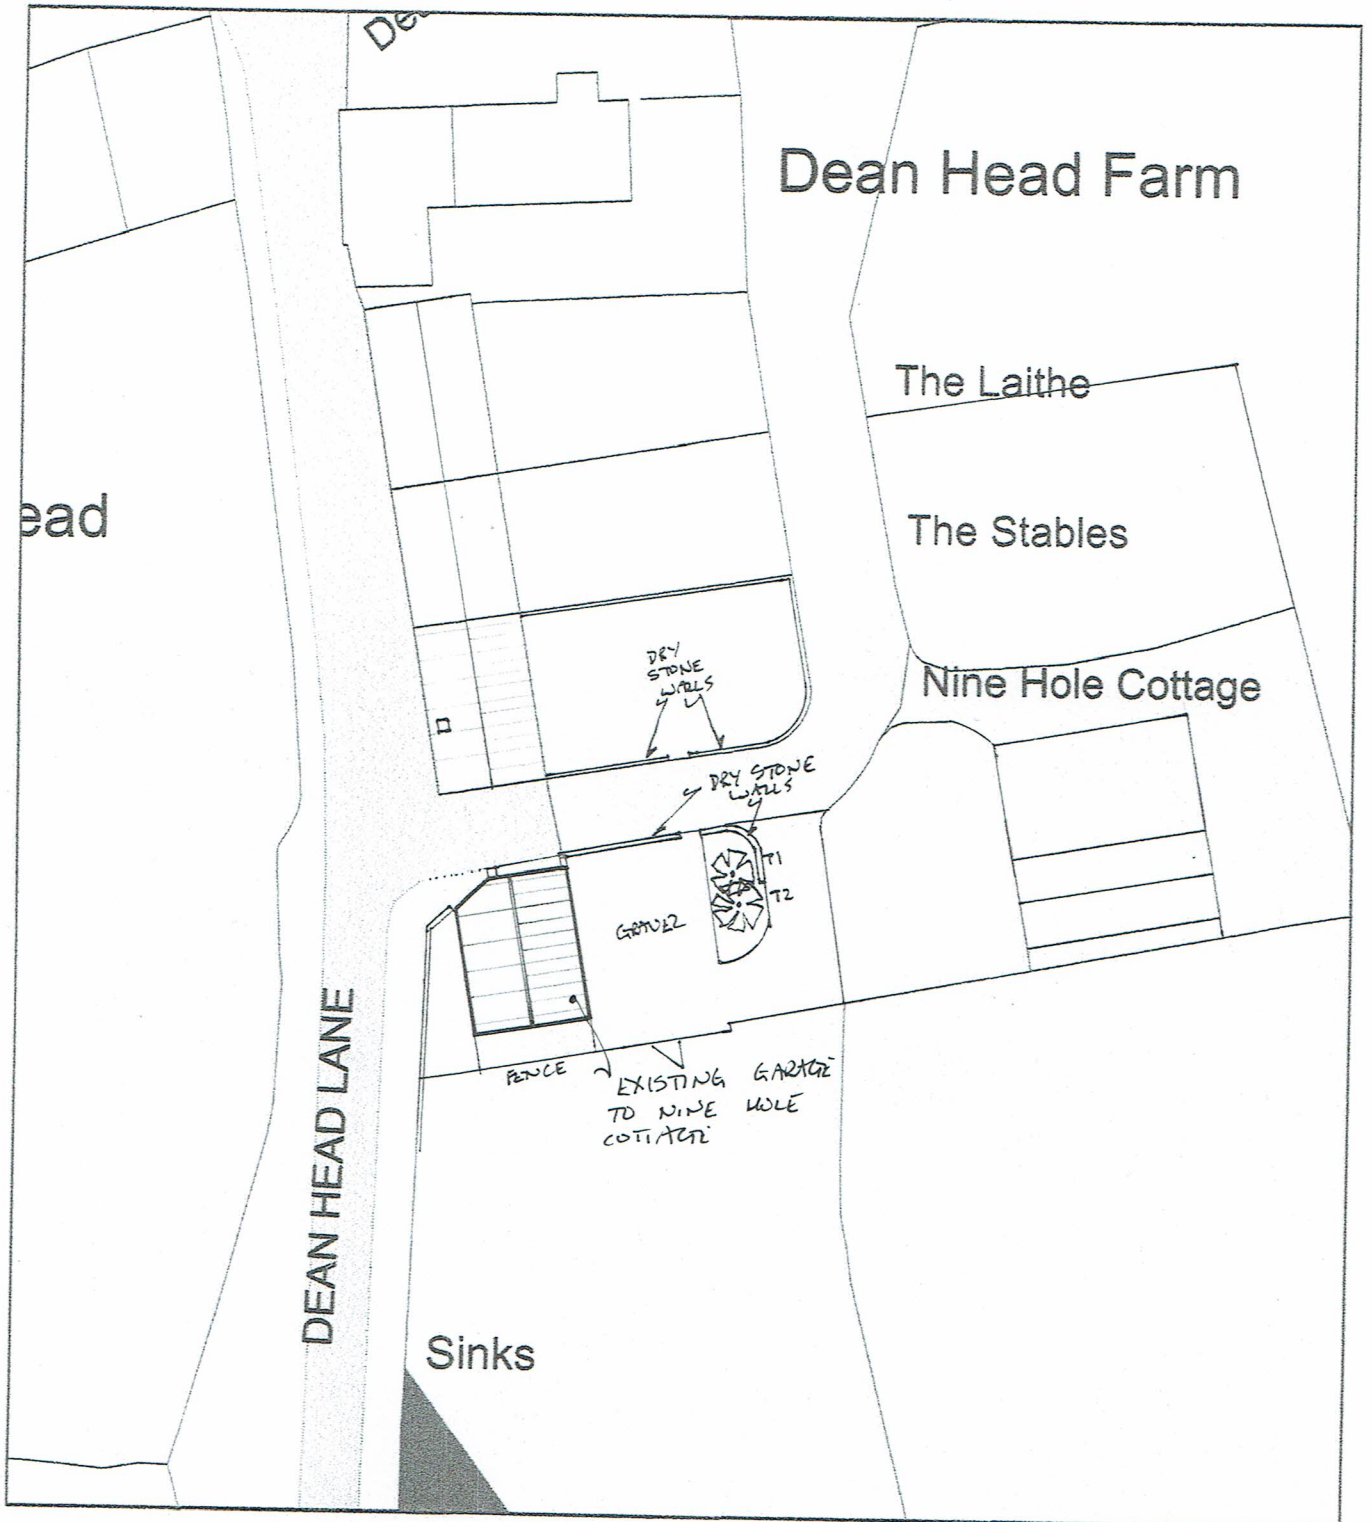

EXISTING
Block Plan

Plan Produced for: Mr and Mrs Cottam
Date Produced: 10 Jan 2020
Plan Reference Number: TQRQM20010112918649
Scale: 1:500 @ A4

PROPOSED
Block Plan

Plan Produced for: Mr and Mrs Cottam
Date Produced: 10 Jan 2020
Plan Reference Number: TQRQM20010112918649
Scale: 1:500 @ A4