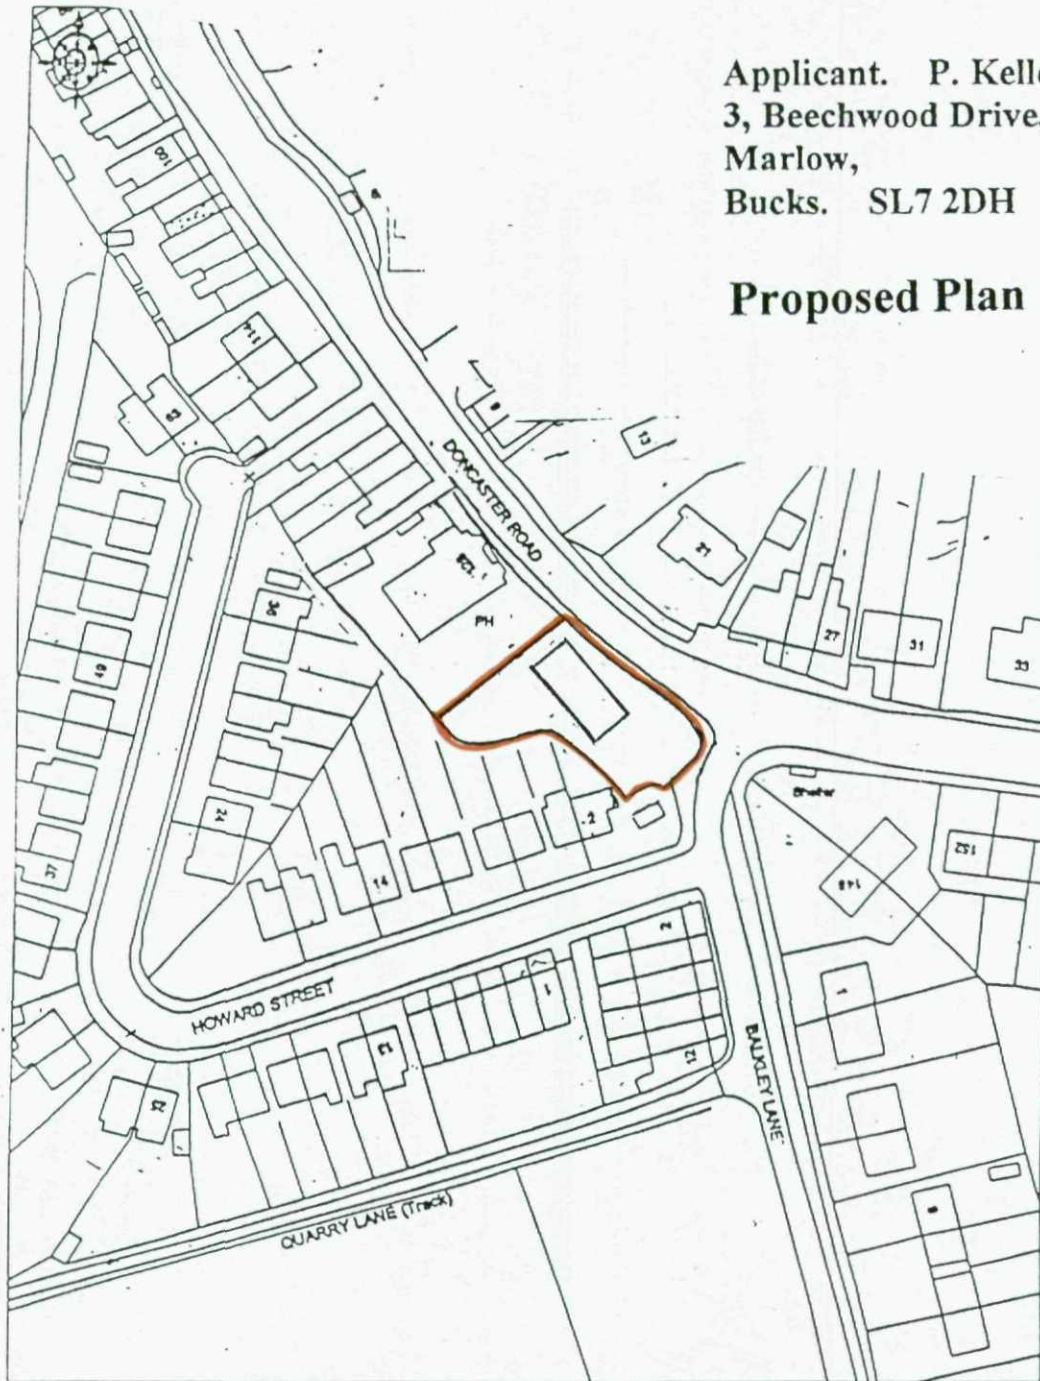

The Station Inn, 128 Doncaster Road, Darfield, S. Yorkshire

Applicant. P. Kelleher
3, Beechwood Drive,
Marlow,
Bucks. SL7 2DH

Proposed Plan

Ordnance Survey

© Crown Copyright. All rights reserved. Licence number 100020449. Plotted Scale - 1:1250